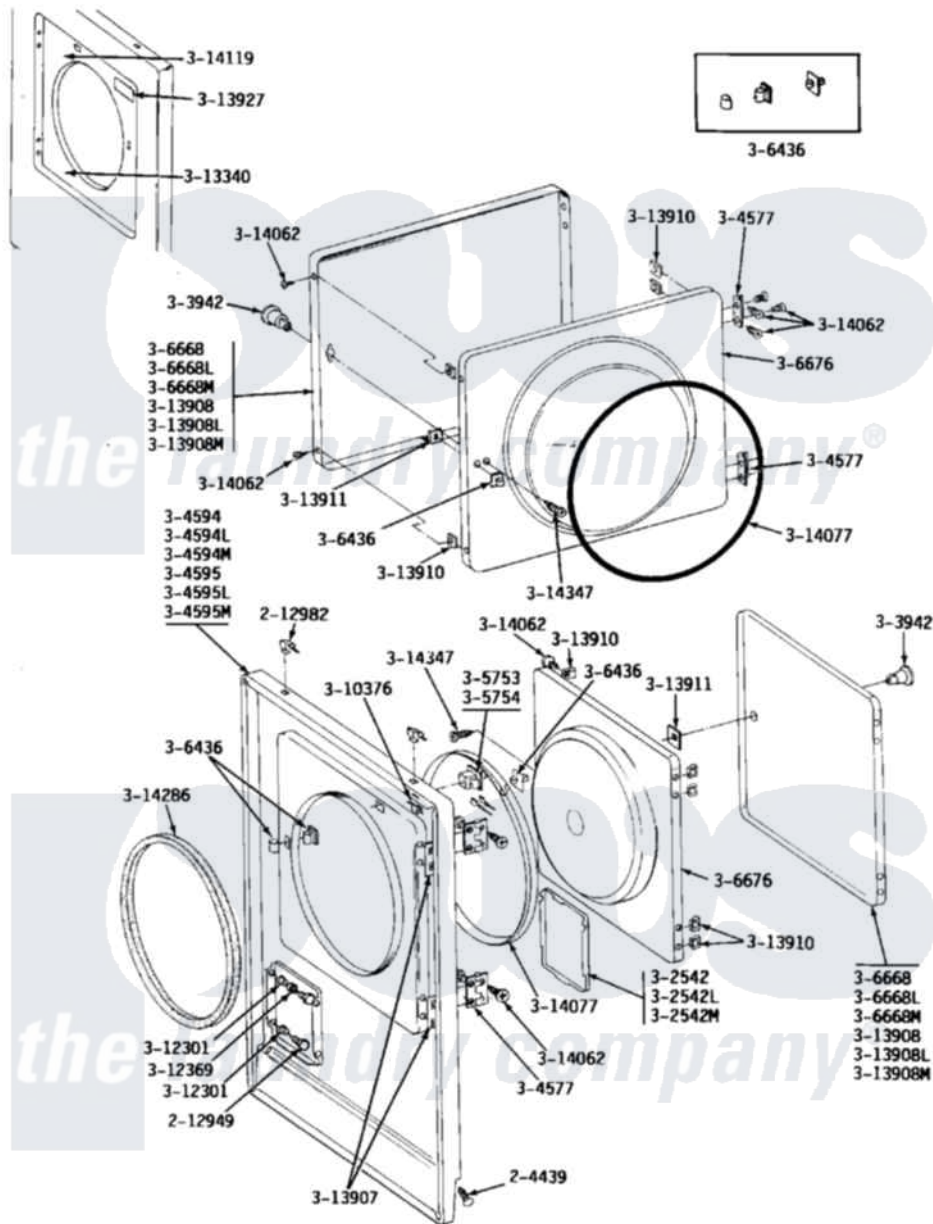

Maytag GDG24CS 05 - FRONT PANEL & DOOR ASSEMBLY

Maytag Commercial Maytag GDG24CS Dryer Parts Parts Diagram 05 - FRONT PANEL & DOOR ASSEMBLY
 Click on the part number to view part

Item	Original Part Number	Replaced By	Status	Part Description
001	204439			Screw And Fstner Assembly
002	212949	22001866		Screw, Relay
003	212982	22001650		Fastener, Spring
NI	NLA		Not Available	ACCESS DOOR (WHITE)
"	NLA		Not Available	ACCESS DOOR-ALMOND
"	NLA		Not Available	ACCESS DOOR-HARVEST WHEAT
"	NLA		Not Available	KNOB AND SCREW
"	NLA		Not Available	FRONT PANEL-WHITE
"	NLA		Not Available	FRONT PANEL-ALMOND
010	NLA		Not Available	FRONT PANEL-HARVEST WHEAT
011	NLA		Not Available	FRONT PANEL-HARVEST WHEAT
"	Y304577	33001230		Hinge, Door
012	Y305753	W10169313		Switch-Dor
NI	306436			Door Latch Kit--W

014	Y306668		DOOR (WHT)
015	NLA	Not Available	DOOR-ALMOND
016	NLA	Not Available	DOOR-HARVEST WHEAT
017	NLA	Not Available	INNER DOOR WITH KNOB
018	Y310376		Clip, Door Switch Harness
NI	NLA	Not Available	BUSHING FOR ACCESS STUD
"	312369		Sleeve, Access Panel Stud Part Not Used
021	Y313340		LABEL, LINT SCREEN INSTRUCTION
022	Y313907		Fastener, Twin
NI	Y313908		DOOR PANEL-WHITE
024	NLA	Not Available	DOOR PANEL-ALMOND
025	NLA	Not Available	DOOR PANEL-HARVEST WHEAT
026	Y313910		Clip, Door Liner To Outer Panel
027	Y313911		Door Strike Retainer
028	Y313927		INSTRUCTION LABEL
NI	Y314062		Screw, Door Hinge And Panel
030	314077		Door Seal
031	NLA	Not Available	GAS IGNITION LABEL
032	314286		Seal For Front Panel
033	NLA	Not Available	SCREW FOR DOOR KNOB----NA