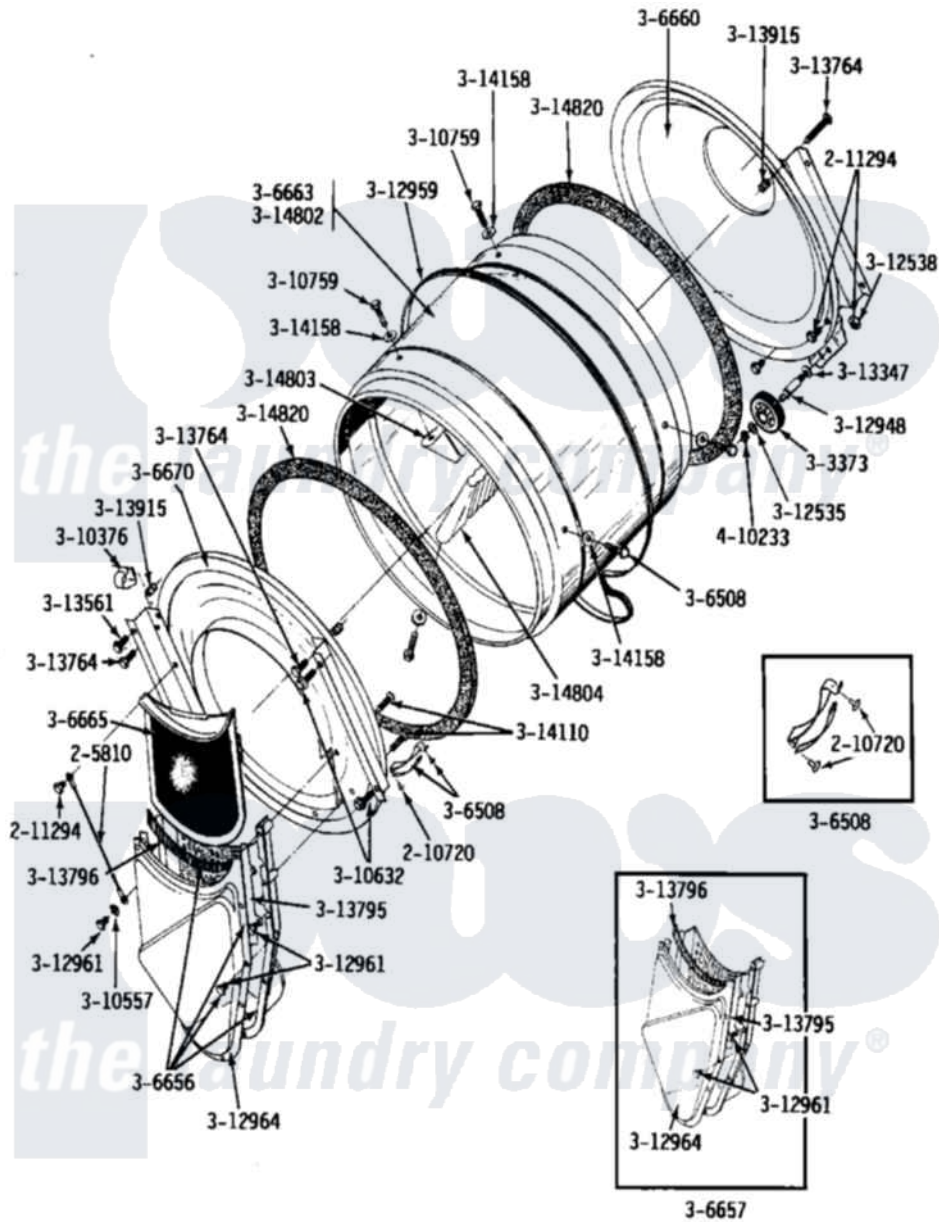

Maytag GDG24CS 06 - LINT SCREEN, TUMBLER (FRONT & BACK)

Maytag [Commercial Maytag GDG24CS Dryer Parts](#) Parts Diagram 06 - LINT SCREEN, TUMBLER (FRONT & BACK)
 Click on the part number to view part

Item	Original Part Number	Replaced By	Status	Part Description
001	205810			Wire, Ground
002	210720			Rivet, Bearing To Tumbler Frnt
003	211294	90767		Screw, 8A X 3/8 HeX Washer Head Tapping
004	Y303373	12001541		Drum Roller/Washer Assembly--W
005	306508			Tumbler Bearing Kit ----W
006	306656		Not Available	OUTLET DUCT & GRID ASSEMBLY
007	306657		Not Available	OUTLET DUCT & GRID
008	Y306660	33001106		Back, Tumbler
009	306663		Not Available	TUMBLER W/BAFFLES
010	Y306665	33001003		Screen, Lint
NI	NLA		Not Available	TUMBLER FRONT----NA
012	Y310376			Clip, Door Switch Harness
013	310557			Washer
014	Y310632	1163839		Screw

015	Y310759		Screw, Tumbler Baffles
016	312535		Washer, Vault Mounting Brk.
017	312538	33001443	Nut, Hex
018	Y312948	6-3129480	Shaft- Tumbler
019	Y312959		Poly "V" Belt For Tumbler
020	Y312961	W10116751	Screw
021	Y312964	Not Available	OUTLET DUCT - OUTER HALF
022	Y313347	312535	Washer, Vault Mounting Brk.
023	Y313561		Screw----NA
NI	NLA	Not Available	SCREW
025	Y313795		Guide For Lint Screen
026	Y313796		Lint Seal
NI	NLA	Not Available	COVER, THREAD
028	Y314110	33002917	Screw, No.10-16
029	314158		Washer, Baffle To Tumbler
030	314802	Not Available	TUMBLER W/OUT BAFFLES
031	314803	33001012	Baffle
NI	314803	33001012	Baffle
033	314804	33001004	Baffle, Tall
034	314820		Seal, Tumbler
035	410233	9703438	Ring-Retrn