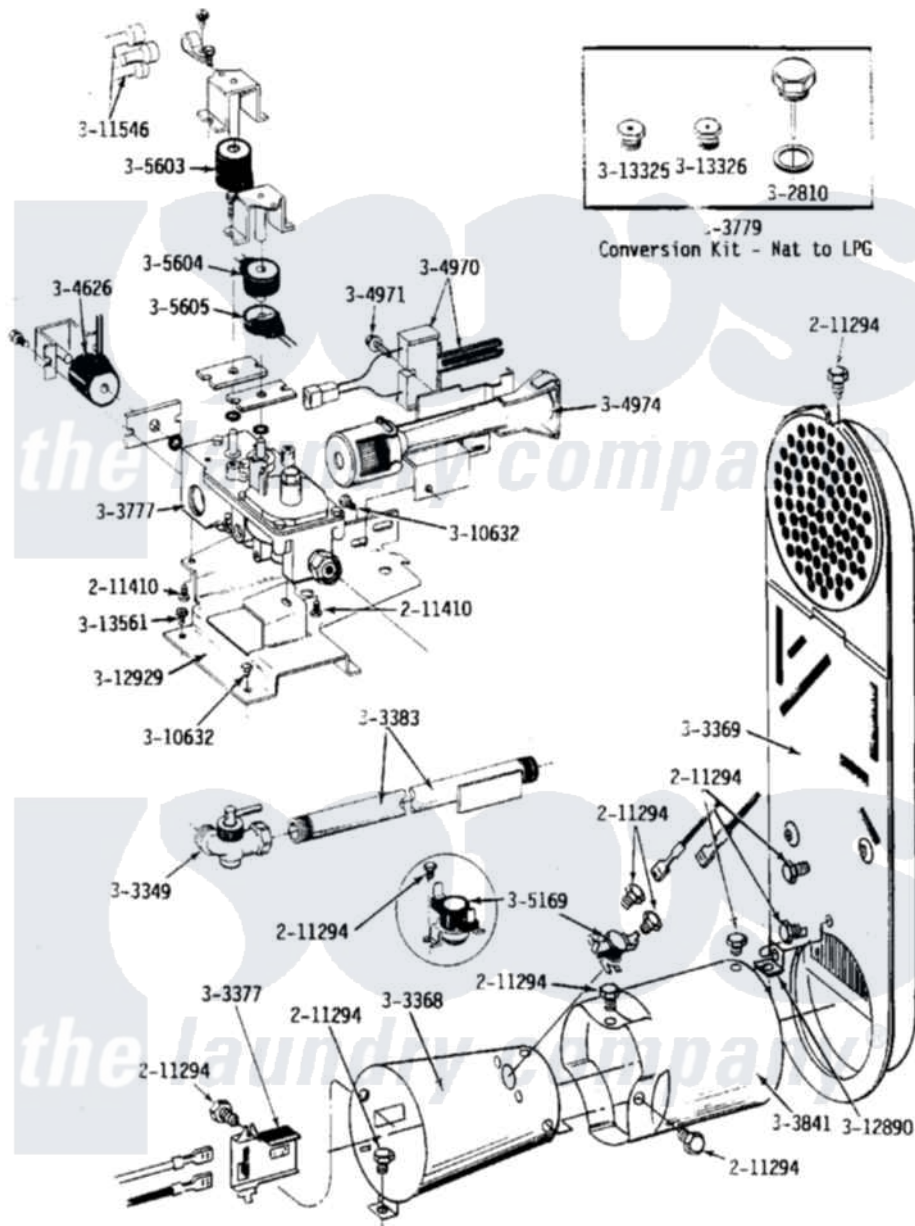

Maytag GDG24CS 07 - INLET DUCT, GAS VALVE & COMBUSTION CONE

Maytag Commercial Maytag GDG24CS Dryer Parts Diagram 07 - INLET DUCT, GAS VALVE & COMBUSTION CONE

[Click on the part number to view part](#)

Item	Original Part Number	Replaced By	Status	Part Description
001	211294	90767		Screw, 8A X 3/8 HeX Washer Head Tapping
NI	NLA		Not Available	SCREW, HEX HD No.8 X 3/8 INCH
"	NLA		Not Available	SCREW ASSM - BLUE BLOCK OPE
004	Y303349			Angle Shut-Off, Gas Valve
005	Y303368			Cone, Combustion
006	Y303369			Inlet Duct Assembly
007	Y303377	338906		Radiant, Sensor
008	Y303383	33001735		Pipe And Bracket Assembly Series 18 Not Needed Use Vavle
009	Y303777	W10116794		Gas Valve
010	Y303779			Conversion Kit
011	Y303841			Cone, Extension
012	Y304626			Side Coil
013	304970	4391996		Ignitor

014	304971		Screw Note: Screw, Igniter
015	304974	33002793	Burner Assembly
016	305169		Thermostat, Hi-Limit Gas
017	305603		Secondary Coil
018	305604		Holding Coil
019	305605		Booster Coil
NI	NLA	Not Available	ORIFICE KIT, NAT (HIGH ALT.)
"	NLA	Not Available	ORIFICE KIT, LP (HIGH ALT.)
022	Y310632	1163839	Screw
023	311546	911445	Wire Connector
024	Y312890		Retainer, Heater Chamber
025	312929		Gas Valve Bracket
NI	NLA	Not Available	MAIN BURNER ORIFICE - LPG
"	NLA	Not Available	INTERNAL ORIFICE - LPG
028	Y313561		Screw----NA