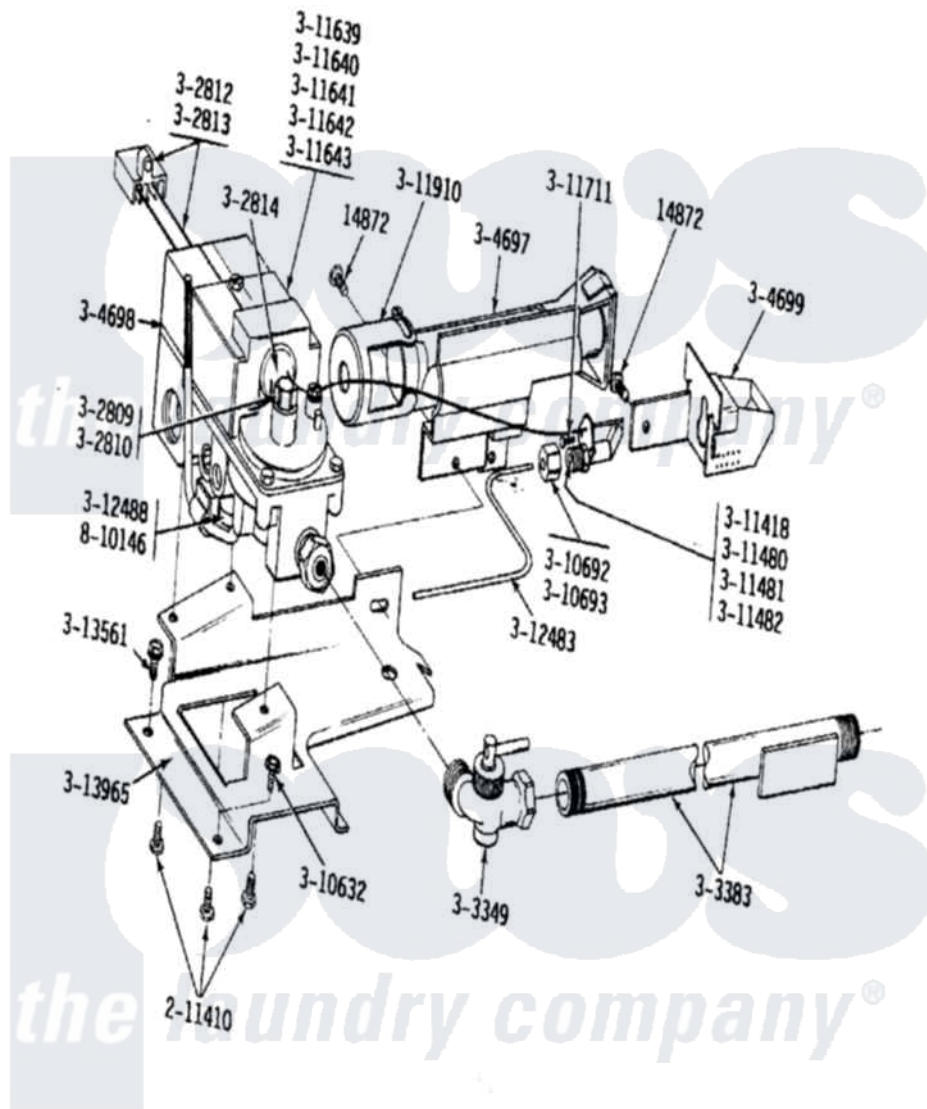

Maytag GDG24CS 09 - 50HZ GAS VALVE

Maytag [Commercial Maytag GDG24CS Dryer Parts](#) Parts Diagram 09 - 50HZ GAS VALVE
 Click on the part number to view part

Item	Original Part Number	Replaced By	Status	Part Description
001	Y014872			Screw, Coin Meter Stop -
NI	NLA		Not Available	SCREW, HEX HD No.8 X 3/8 INCH
"	NLA		Not Available	CONVERSION KIT (NAT.TO LPG)
"	301539			Conversion Kit
"	NLA		Not Available	SCREW ASSEMBLY, LEAK LIMIT
"	NLA		Not Available	SCREW ASSM - BLUE BLOCK OPE
007	Y302812			Main Burner Solenoid
008	Y302813		Not Available	MAIN BURN. SOLENOID (240-50)
NI	NLA		Not Available	PILOT WITH PRESSURE SWITCH
010	Y303349			Angle Shut-Off, Gas Valve
011	Y303383	33001735		Pipe And Bracket Assembly Series 18 Not Needed Use Vavle

012	Y304697			BURNER ASSEMBLY
013	Y304698		Not Available	GAS VALVE (240-50)
NI	NLA		Not Available	PILOT SHIELD ASSEMBLY
015	Y310632	1163839		Screw
016	310692		Not Available	COMPRESSION NUT
017	Y310693		Not Available	COMPRESSION SLEEVE
018	Y311418			Pilot Orifice
019	Y311480			Pilot Orifice
NI	NLA		Not Available	PILOT ORIFICE (MFG.)
021	Y311482			Pilot Orifice
022	Y311639	63-3570		Burner Orifice
NI	NLA		Not Available	ORIFICE FOR MAIN BURNER
"	NLA		Not Available	ORIFICE FOR MAIN BURNER
"	NLA		Not Available	ORIFICE, MAIN BURNER (MFG)
"	NLA		Not Available	ORIFICE FOR MAIN BURNER
027	Y311711			Screw, Fuse Block
NI	NLA		Not Available	AIR SHUTTER
029	Y312483			PILOT TUBE
NI	NLA		Not Available	GASKET FOR PILOT
031	Y313561			Screw---NA
NI	NLA		Not Available	GAS CONTROL BRACKET
"	NLA		Not Available	GAS BURNER INSTRUCT LABEL
"	NLA		Not Available	SCREW