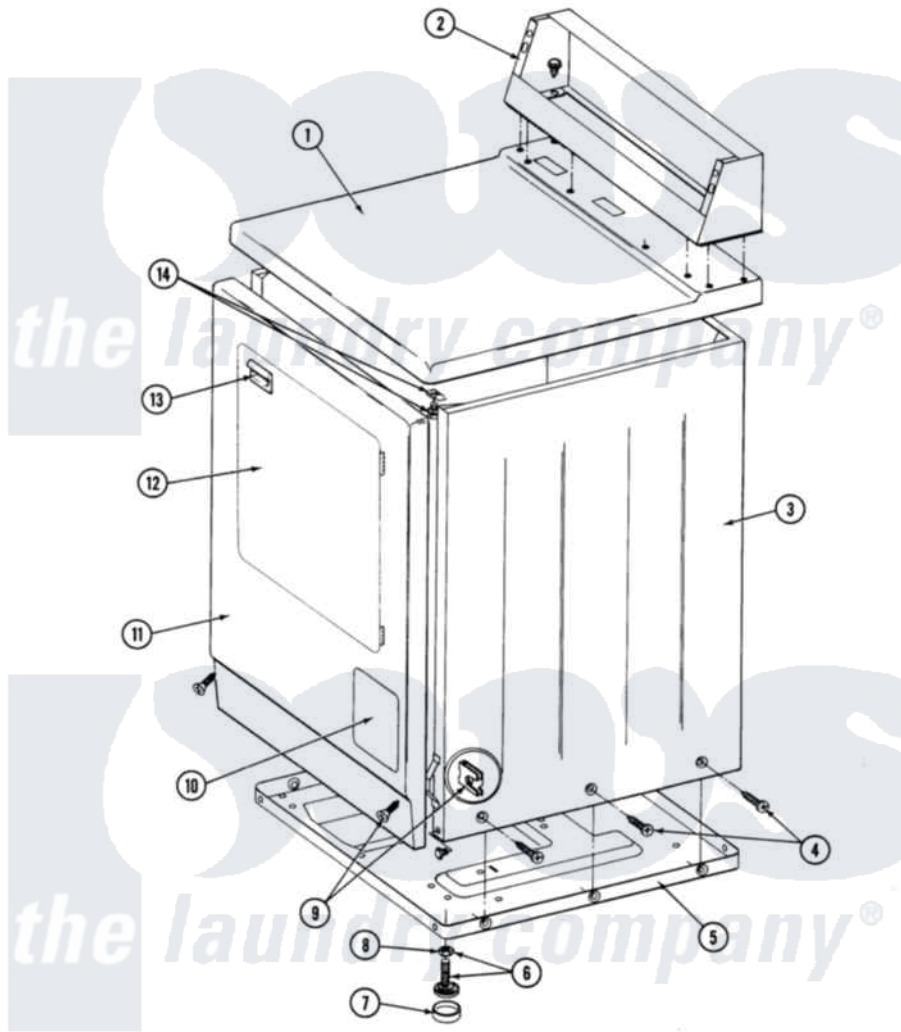

Maytag GDG26CA 01 - FRONT VIEW - CA MODELS

SECTION: FRONT VIEW
MODEL: DE-D626CA

Issue Date: 11/90

6

Maytag [Commercial Maytag GDG26CA Dryer Parts](#) Parts Diagram 01 - FRONT VIEW - CA MODELS
Click on the part number to view part

Item	Original Part Number	Replaced By	Status	Part Description
001	307104			Top Cover Assembly
"	NLA		Not Available	(ALM)
002	212276	W10116760		Screw
"	NLA		Not Available	CONSOLE (WHT)
003	NLA		Not Available	CABINET (WHT)
"	Y310632	1163839		Screw
004	213007			Xfor Cabinet See Cabinet, Back
005	Y303361		Not Available	BASE ASSY. (UPPER & LOWER)
006	Y305086			Adjustable Leg And Nut
007	Y314137			Foot, Rubber
008	Y052740	62739		Nut, Lock
009	204439			Screw And Fstner Assembly
010	NLA		Not Available	ACCESS DOOR - DG (WHT)
011	307998L			Front Panel----NA
"	NLA		Not Available	FRONT PANEL (WHT)