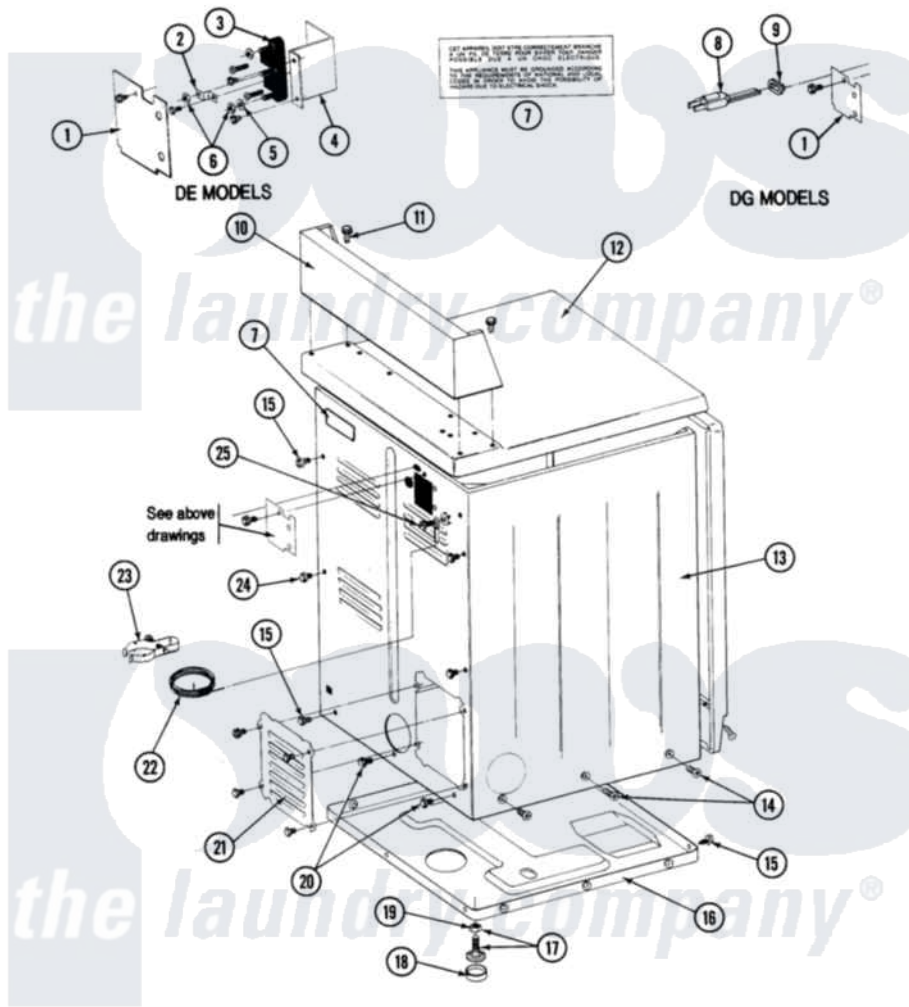

Maytag GDG26CA 02 - REAR VIEW - CA MODELS

SECTION: REAR VIEW
MODEL: DE-DG26CA

Issue Date: 11/90

10

Maytag Commercial Maytag GDG26CA Dryer Parts Parts Diagram 02 - REAR VIEW - CA MODELS

Click on the part number to view part

| Item | Original Part Number | Replaced By | Status | Part Description |
|------|-------------------------|---------------------------|---------------|--------------------------------------------------------------|
| 001 | Y313561 | | | Screw---NA |
| " | Y312905 | | Not Available | COVER, TERMINAL |
| 002 | Y311423 | 489483 | | Screw 10-32 X 1/2 |
| " | Y312184 | | | Strap, Grounding |
| 003 | 400008 | | | Block, Terminal |
| " | Y312209 | W10001200 | | Screw |
| 004 | Y313561 | | | Screw---NA |
| " | Y310632 | 1163839 | | Screw |
| " | Y312904 | | | Bracket, Terminal Block |
| 005 | Y311270 | | | Washer, Terminal Block |
| 006 | 311484 | 112432 | | Nut |
| 007 | 214519 | | | LABEL, ELECTRICAL INSTR. PART NOT USED-GAS MODELS ONLY |
| 008 | 302521 | | Not Available | CORD, POWER PART NOT USED-GAS MODELS ONLY |
| 009 | 211881 | | | Grommet, Cord Part Not Used- Gas Models Only |