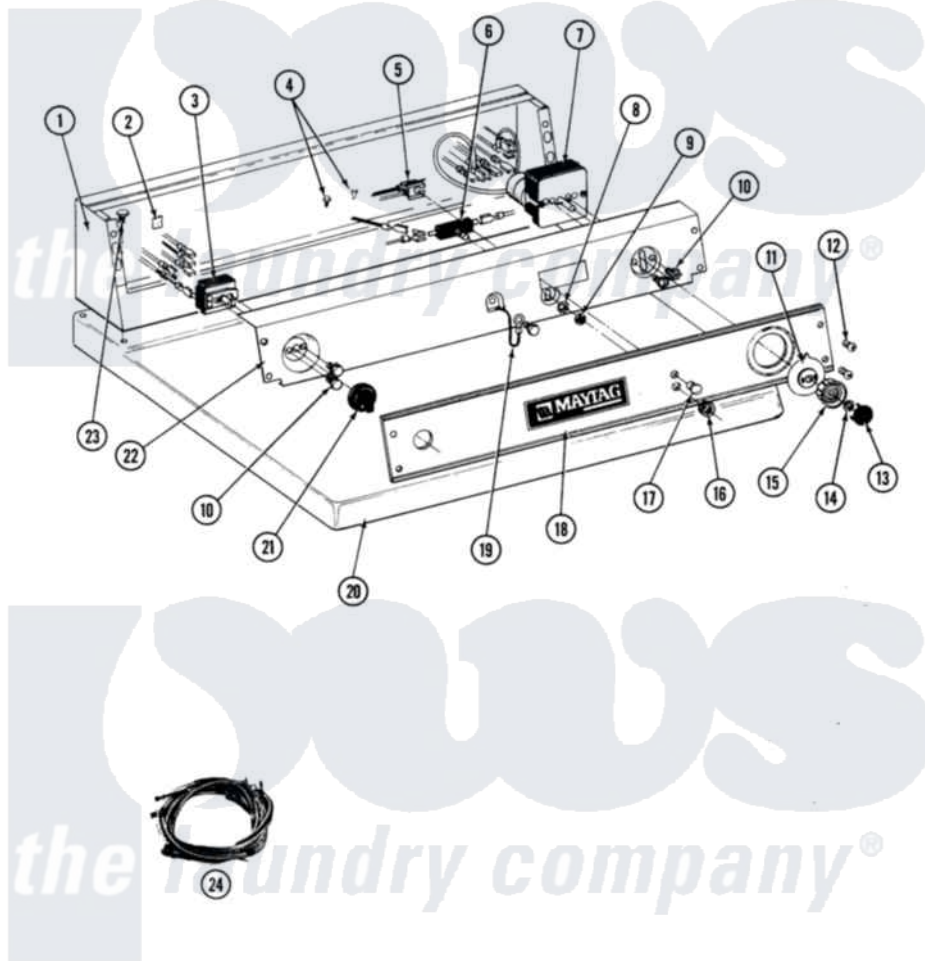

Maytag GDG26CA 03 - CONTROL PANEL-CA MODELS

SECTION: CA CONTROL PANEL
 MODEL: DE-DG26CA

Issue Date: 11/90

22

Maytag [Commercial Maytag GDG26CA Dryer Parts](#) Parts Diagram 03 - CONTROL PANEL-CA MODELS
 Click on the part number to view part

Item	Original Part Number	Replaced By	Status	Part Description
001	NLA		Not Available	(WHT)
002	215003			Fastener, Panel And Bracket
003	307237	W10327105		Switch, Cycle Selection
004	211294	90767		Screw, 8A X 3/8 HeX Washer Head Tapping
"	Y314322	211251		Screw, Transformer
005	204075		Not Available	PILOT LAMP (DG MODELS ONLY)
006	306940	W10149462		Switch, Push-To-Start
007	305214			Timer
"	305215	305214		Timer
"	Y304585			Timer Motor RPR For 305214 Timer Only
008	312751			Lockwasher, Start Switch
009	Y312706	422617		Nut
010	Y313588	488234		Screw 8-32 X 1/4
011	314725	33001500		Dial, Timer Indicator

012	212277		Screw, No.8 X 1/2 Inch
013	314723	W10133501	Cap, Knob
014	312273		Nut, Control Knob
015	314724		Knob For Timer
016	Y312702		Knurled Nut, Start Switch
017	215564		Lens, Indicator Light
018	314909	33001021	Panel, Control
019	205810		Wire, Ground
"	211252		Screw, Ground Wire
020	307104		Top Cover Assembly
"	NLA	Not Available	(ALM)
021	306938		Knob, Selector Switch
022	NLA	Not Available	BACK-UP PLATE (WHITE)
023	212276	W10116760	Screw
024	NLA	Not Available	WIRE HARNESS