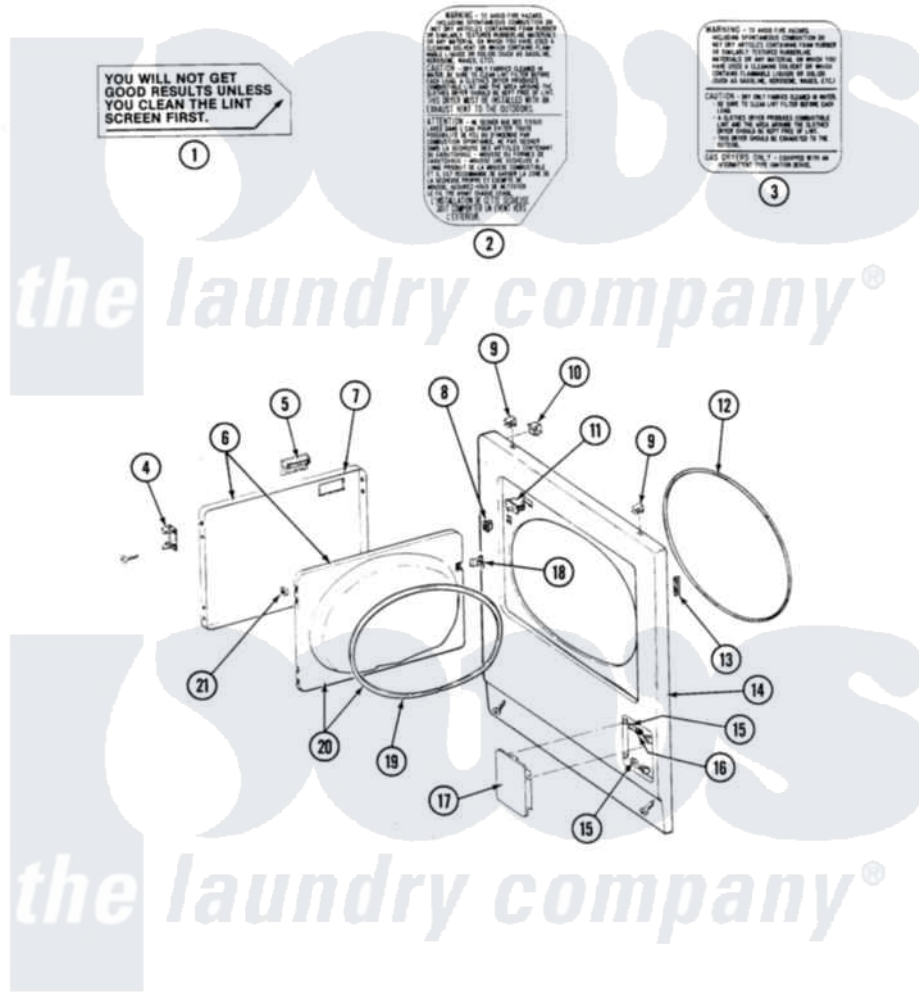

Maytag GDG26CA 04 - FRONT PANEL & DOOR ASSEMBLY

SECTION: FRONT PANEL & DOOR ASSEMBLY
 MODEL: DE-D626CA-CD-CT

Issue Date: 11/90

24

Maytag [Commercial Maytag GDG26CA Dryer Parts](#) Parts Diagram 04 - FRONT PANEL & DOOR ASSEMBLY
 Click on the part number to view part

Item	Original Part Number	Replaced By	Status	Part Description
001	Y313340			LABEL, LINT SCREEN INSTRUCTION
002	314941		Not Available	LABEL, INSTRUCTION
003	NLA		Not Available	INSTRUCTION LABEL
004	307099	33001230		Hinge, Door
"	Y314062			Screw, Door Hinge And Panel
005	312960	489355		Screw, 8 X 1/2
"	314946			Handle White
"	314972			Handle Door ALM
"	NLA		Not Available	(H. WHEAT)
006	NLA		Not Available	(ALM)
"	Y307111		Not Available	DOOR ASSY. COMPLETE (WHT)
007	314966			Panel, Outer
"	NLA		Not Available	(ALM)
008	306436			Door Latch Kit--W
009	212982	22001650		Fastener, Spring

010	Y310376			Clip, Door Switch Harness
011	Y305753	W10169313		Switch-Dor
012	314937			Seal, Front Panel
013	Y313907			Fastener, Twin
014	204439			Screw And Fstner Assembly
"	307998L			Front Panel---NA
"	NLA		Not Available	FRONT PANEL
015	212949	22001866		Screw, Relay
"	NLA		Not Available	BUSHING, ACCESS DOOR
016	312369			Sleeve, Access Panel Stud Part Not Used
017	NLA		Not Available	ACCESS DOOR (WHT)
018	314936	33001305		Strike, Door
"	314944	33001305		Strike, Door
019	314935	33001192		Seal, Door
020	307098		Not Available	DOOR, INNER (W/SEAL)
021	Y313910			Clip, Door Liner To Outer Panel