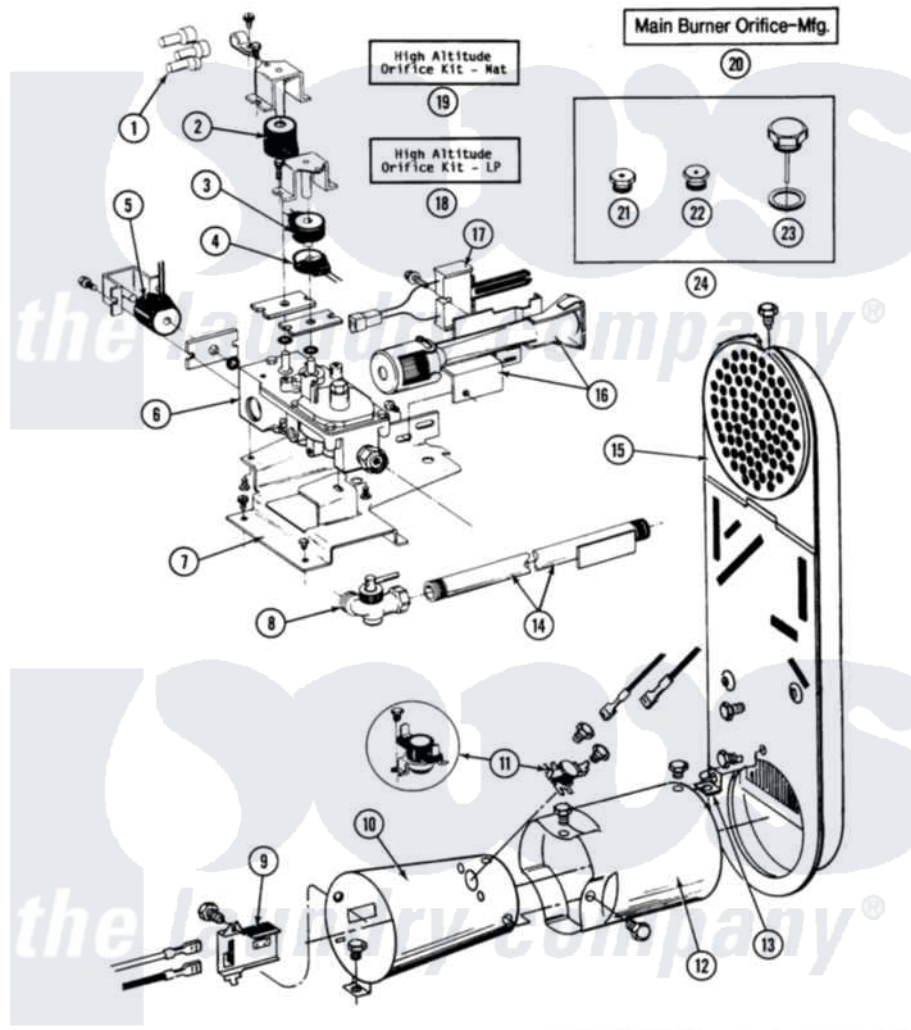

Maytag GDG26CA 06 - INLET DUCT, GAS VALVE & COMBUSTION CONE

SECTION: INLET DUCT, GAS VALVE & COMBUSTION CONE
 MODEL: DE-D626CA-CD-CT

Issue Date: 11/90

30

Maytag Commercial Maytag GDG26CA Dryer Parts Parts Diagram 06 - INLET DUCT, GAS VALVE & COMBUSTION CONE

Click on the part number to view part

Item	Original Part Number	Replaced By	Status	Part Description
001	311546	911445		Wire Connector
002	305603			Secondary Coil
003	305604			Holding Coil
004	305605			Booster Coil
005	Y304626			Side Coil
006	NLA		Not Available	SCREW, HEX HD No.8 X 3/8 INCH
"	Y303777	W10116794		Gas Valve
007	312929			Gas Valve Bracket
"	Y313561			Screw---NA
"	Y310632	1163839		Screw
008	Y303349			Angle Shut-Off, Gas Valve
009	211294	90767		Screw, 8A X 3/8 HeX Washer Head Tapping
"	Y303377	338906		Radiant, Sensor
010	211294	90767		Screw, 8A X 3/8 HeX Washer Head Tapping

"	Y303368		Cone, Combustion
"	Y308548		Combustion Cone Assembly
011	211294	90767	Screw, 8A X 3/8 HeX Washer Head Tapping
"	305169		Thermostat, Hi-Limit Gas
012	Y303841		Cone, Extension
013	211294	90767	Screw, 8A X 3/8 HeX Washer Head Tapping
"	Y312890		Retainer, Heater Chamber
014	Y303383	33001735	Pipe And Bracket Assembly Series 18 Not Needed Use Vavle
015	211294	90767	Screw, 8A X 3/8 HeX Washer Head Tapping
"	307119		Duct, Inlet Assembly
016	304974	33002793	Burner Assembly
"	Y310632	1163839	Screw
017	304970	4391996	Ignitor
"	304971		Screw Note: Screw, Igniter
018	NLA	Not Available	ORIFICE KIT, LP (HIGH ALT.)
019	NLA	Not Available	ORIFICE KIT, NAT (HIGH ALT.)
020	NLA	Not Available	MAIN BURNER ORIFICE (MFG)
021	NLA	Not Available	MAIN BURNER ORIFICE (LP)
022	NLA	Not Available	INTERNAL ORIFICE (LP)
023	NLA	Not Available	SCREW ASSY - BLUE BLOCK OPE
024	Y303779		Conversion Kit
"	Y308377	Not Available	CONVERSION KIT (LP TO NATURAL)