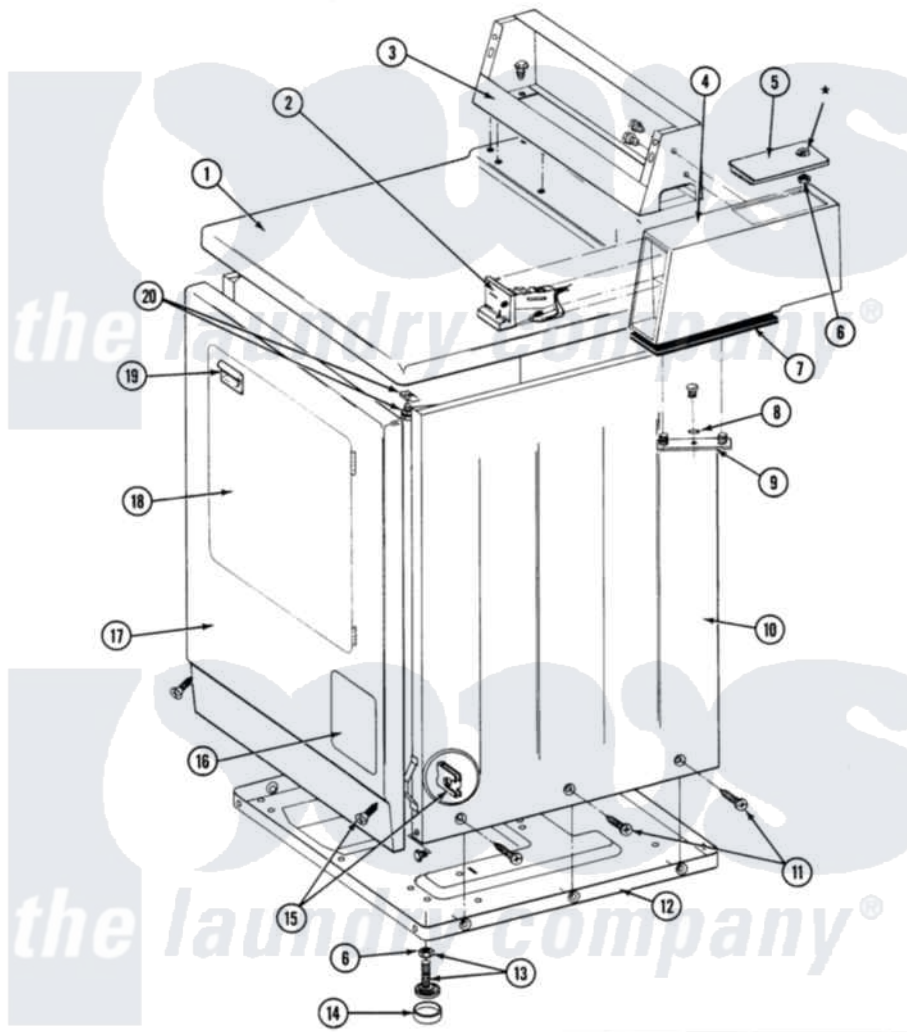

Maytag GDG26CD 01 - FRONT VIEW - CD MODELS

SECTION: FRONT VIEW
MODEL: DE-D626CD

Issue Date: 11/90

2

Maytag [Commercial Maytag GDG26CD Dryer Parts](#) Parts Diagram 01 - FRONT VIEW - CD MODELS
Click on the part number to view part

Item	Original Part Number	Replaced By	Status	Part Description
001	307105		Not Available	COVER, TOP ASSY. (WHT)
"	NLA		Not Available	(ALM)
002	NLA		Not Available	COIN DROP ASSY.
003	212276	W10116760		Screw
"	NLA		Not Available	CONTROL COVER (WHT)
004	207673	22001407		Case, Coin Slide
"	207673L	22001408		(ALM)
"	NLA		Not Available	(H. WHEAT)
005	203188		Not Available	TIMER ACCESS DOOR (WHT)
"	203188L		Not Available	ACCESS DOOR-ALMOND
"	203188M		Not Available	ACCESS DOOR-HARVEST WHEAT
006	Y052740	62739		Nut, Lock
007	214660			Gasket, Control Center
008	NLA		Not Available	WATER VALVE (WC MODELS 240-50)

009	211294	90767	Screw, 8A X 3/8 HeX Washer Head Tapping
"	NLA	Not Available	MTG. STRAP----NA
010	NLA	Not Available	CABINET (WHT)
"	Y310632	1163839	Screw
011	213007		Xfor Cabinet See Cabinet, Back
012	Y303361	Not Available	BASE ASSY. (UPPER & LOWER)
013	Y305086		Adjustable Leg And Nut
014	Y314137		Foot, Rubber
015	204439		Screw And Fstner Assembly
016	NLA	Not Available	ACCESS DOOR (WHT)
017	307998L		Front Panel----NA
"	NLA	Not Available	FRONT PANEL ASSY. (WHT)
018	308061	Not Available	DOOR ASSY. COMPLETE (WHT)
"	NLA	Not Available	(ALM)
019	314946		Handle White
"	314972		Handle Door ALM
"	NLA	Not Available	(H. WHEAT)
020	204445		Screw And Fastener Assembly