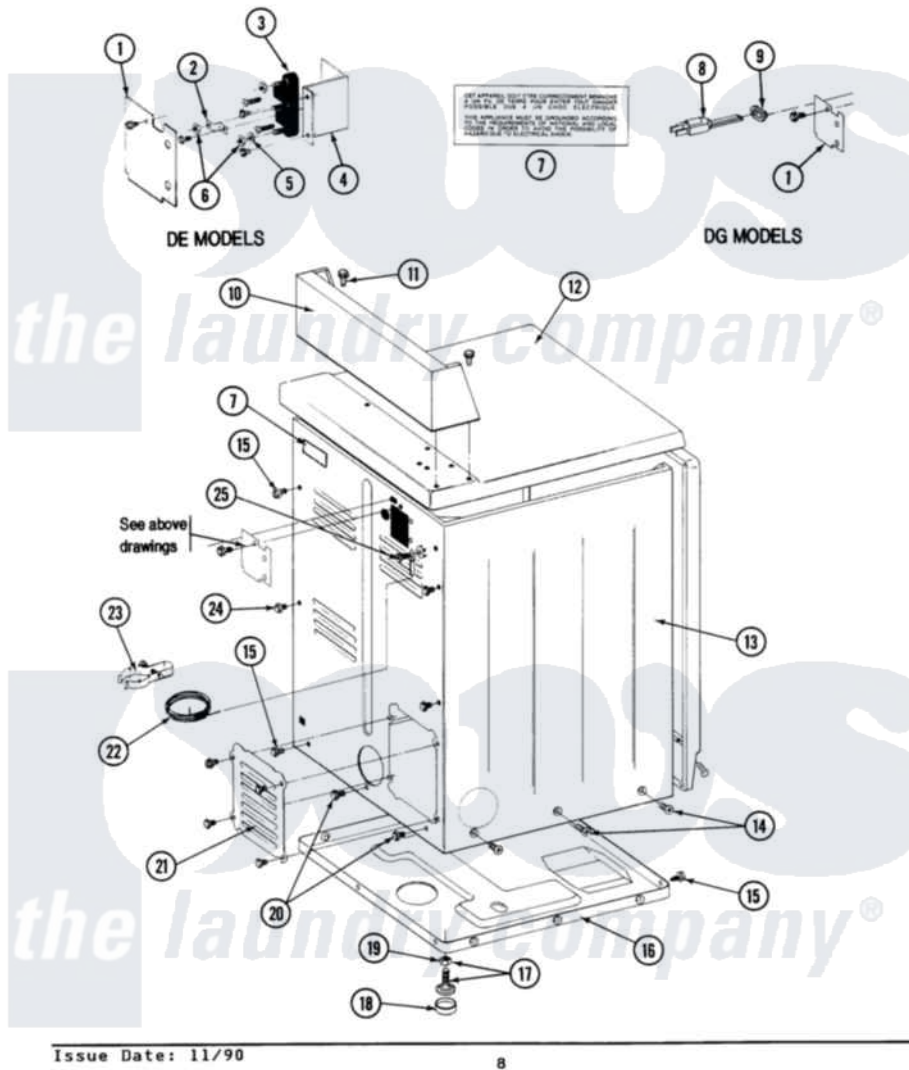

Maytag GDG26CD 02 - REAR VIEW - CD/CT MODELS

SECTION: REAR VIEW
MODEL: DE-DG26CD-CT

Issue Date: 11/90

8

Maytag Commercial Maytag GDG26CD Dryer Parts Parts Diagram 02 - REAR VIEW - CD/CT MODELS
Click on the part number to view part

| Item | Original Part Number | Replaced By | Status | Part Description |
|------|-------------------------|---------------------------|---------------|--|
| 001 | Y313561 | | | Screw---NA |
| " | Y312905 | | Not Available | COVER, TERMINAL |
| 002 | Y311423 | 489483 | | Screw 10-32 X 1/2 |
| " | Y312184 | | | Strap, Grounding |
| 003 | 400008 | | | Block, Terminal |
| " | Y312209 | W10001200 | | Screw |
| 004 | Y313561 | | | Screw---NA |
| " | Y310632 | 1163839 | | Screw |
| " | Y312904 | | | Bracket, Terminal Block |
| 005 | Y311270 | | | Washer, Terminal Block |
| 006 | 311484 | 112432 | | Nut |
| 007 | 214519 | | | LABEL, ELECTRICAL INSTR. PART NOT USED-GAS MODELS ONLY |
| 008 | 302521 | | Not Available | CORD, POWER PART NOT USED-GAS MODELS ONLY |
| 009 | 211881 | | | Grommet, Cord Part Not Used- Gas Models Only |