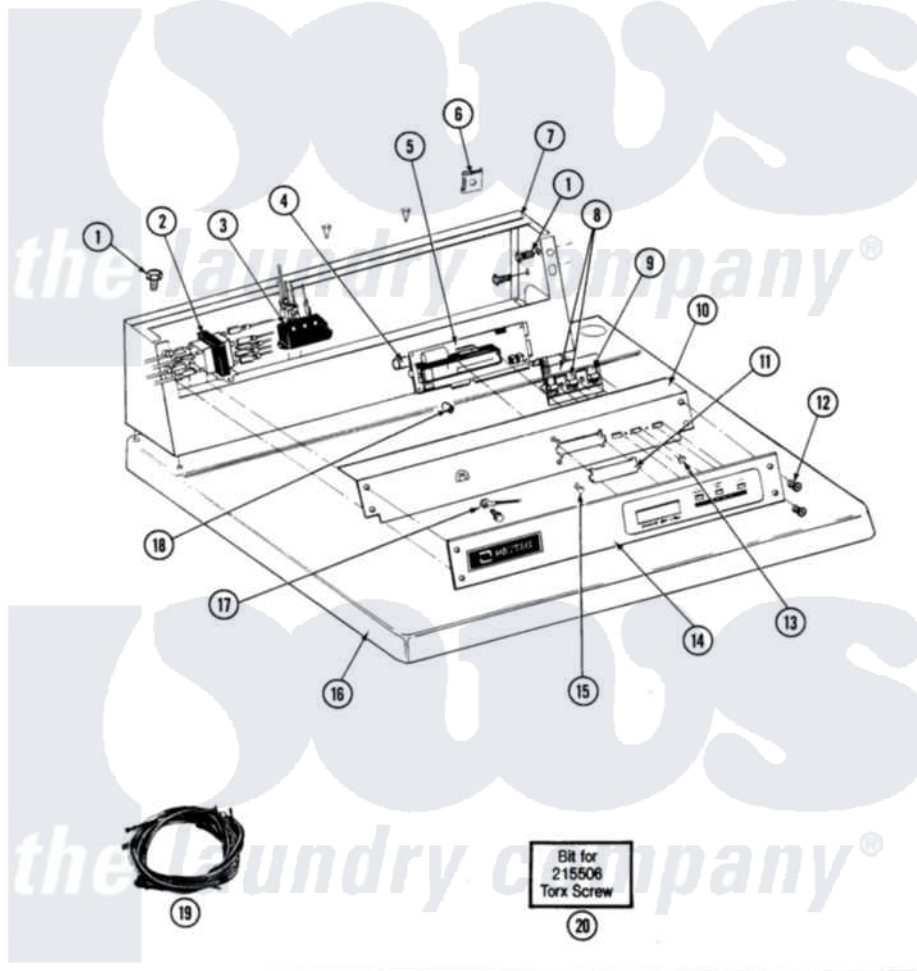

Maytag GDG26CD 03 - CONTROL PANEL-CD MODELS

SECTION: CD CONTROL PANEL
 MODEL: DE-D626CD

Issue Date: 11/90

12

Maytag [Commercial Maytag GDG26CD Dryer Parts](#) Parts Diagram 03 - CONTROL PANEL-CD MODELS
 Click on the part number to view part

Item	Original Part Number	Replaced By	Status	Part Description
001	212276	W10116760		Screw
002	207766			Transformer
"	211294	90767		Screw, 8A X 3/8 HeX Washer Head Tapping
003	206824	W10133335		Relay, Motor
"	211294	90767		Screw, 8A X 3/8 HeX Washer Head Tapping
004	206828			Battery
005	215510		Not Available	SUPPORT, PC BOARD
"	NLA		Not Available	CIRCUIT BOARD ASSY
006	215003			Fastener, Panel And Bracket
007	212276	W10116760		Screw
"	NLA		Not Available	CONTROL COVER (WHT)
008	306694			Backup Plate With Switch
009	215517	W10131113		Push Button
010	NLA		Not Available	BACK BRACKET, CNTRL PNL (WHT)

011	215515	Not Available	COVER, DISPLAY
012	215506		Screw, Control Panel Overlay
013	215527	W10140652	Screw, 6-20 X 1/2
014	NLA	Not Available	CONTROL PANEL
015	215526		Screw, Circuit Board
016	307105	Not Available	COVER, TOP ASSY. (WHT)
"	NLA	Not Available	(ALM)
017	205810		Wire, Ground
"	211252		Screw, Ground Wire
018	Y215513		Standoff, Circuit Board
019	NLA	Not Available	WIRE HARNESS
020	Y038227	Not Available	TORX BIT (215506 SCREW)