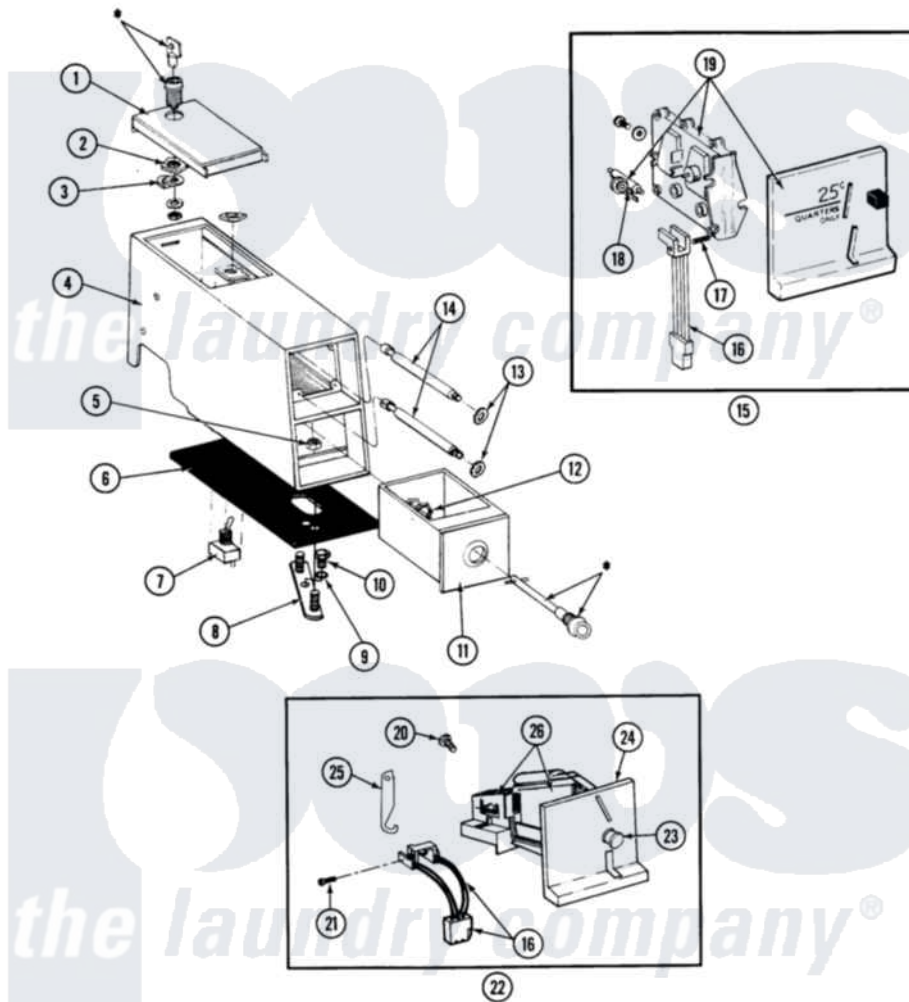

Maytag GDG26CD 04 - CONTROL CENTER - CD MODELS

SECTION: CD CONTROL CENTER
 MODEL: DE26CD DG26CD SERIES 01

P/N 16000129R4

* Contact your Commercial Distributor for lock, keys & accessories

Issue Date: 11/91

Maytag [Commercial Maytag GDG26CD Dryer Parts](#) Parts Diagram 04 - CONTROL CENTER - CD MODELS
 Click on the part number to view part

Item	Original Part Number	Replaced By	Status	Part Description
001	203188		Not Available	TIMER ACCESS DOOR (WHT)
"	203188L		Not Available	ACCESS DOOR-ALMOND
"	203188M		Not Available	ACCESS DOOR-HARVEST WHEAT
002	212328	W10139762		Hex Nut, 3/4-27
003	213750	W10133266		Cam-Lock
004	207673	22001407		Case, Coin Slide
"	207673L	22001408		(ALM)
"	207940	22001407		Case, Coin Slide
"	207940L	22001408		(ALM)
"	NLA		Not Available	(H. WHEAT)
005	Y052740	62739		Nut, Lock
006	214660			Gasket, Control Center
007	206794		Not Available	SWITCH (W/NUT)
008	NLA		Not Available	MTG. STRAP----NA
009	910309			Washer, Mounting Strap

010	211294	90767	Screw, 8A X 3/8 HeX Washer Head Tapping
011	207672	208884	Coin Box K
"	207672L	208884	Coin Box K
"	207912	208884	Coin Box K
"	207912L	208884	Coin Box K
"	NLA	Not Available	(H. WHEAT)
012	212328	W10139762	Hex Nut, 3/4-27
013	910181		Lockwasher, Terminal Block
014	213035		Bolt, Locking
015	NLA	Not Available	COIN DROP ASSY.
016	206799		Optic Switch Assembly
017	314665		Screw, Switch Assembly
018	NLA	Not Available	BALANCE ARM W/WEIGHT (\$25)
019	NLA	Not Available	COIN REJECTOR
020	NLA	Not Available	SCREW
021	314665		Screw, Switch Assembly
022	207948		Coin Drop Assembly
"	NLA	Not Available	COIN DROP ASSY 25 CENTS
023	216009		BUTTON, RETURN
024	216010	Y208306	Kit- Mtg C
025	216011		Spring, Return Button
026	207947		Rejector, Coin
"	207949		Rejector, Coin