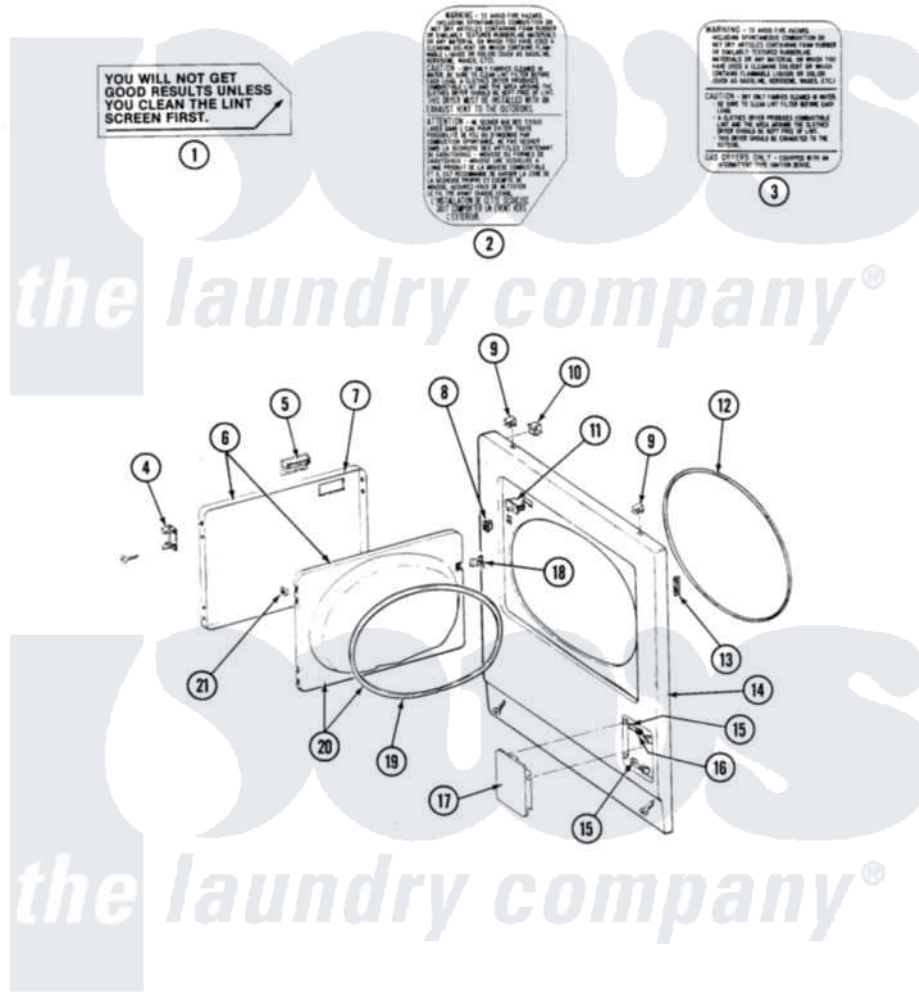

Maytag GDG26CD 05 - FRONT PANEL & DOOR ASSEMBLY

SECTION: FRONT PANEL & DOOR ASSEMBLY
 MODEL: DE-D626CA-CD-CT

Issue Date: 11/90

24

Maytag [Commercial Maytag GDG26CD Dryer Parts](#) Parts Diagram 05 - FRONT PANEL & DOOR ASSEMBLY
 Click on the part number to view part

Item	Original Part Number	Replaced By	Status	Part Description
001	Y313340			LABEL, LINT SCREEN INSTRUCTION
002	314941		Not Available	LABEL, INSTRUCTION
003	NLA		Not Available	INSTRUCTION LABEL
004	307099	33001230		Hinge, Door
"	Y314062			Screw, Door Hinge And Panel
005	312960	489355		Screw, 8 X 1/2
"	314946			Handle White
"	314972			Handle Door ALM
"	NLA		Not Available	(H. WHEAT)
006	NLA		Not Available	(ALM)
"	Y307111		Not Available	DOOR ASSY. COMPLETE (WHT)
007	314966			Panel, Outer
"	NLA		Not Available	(ALM)
008	306436			Door Latch Kit--W
009	212982	22001650		Fastener, Spring

010	Y310376			Clip, Door Switch Harness
011	Y305753	W10169313		Switch-Dor
012	314937			Seal, Front Panel
013	Y313907			Fastener, Twin
014	204439			Screw And Fstner Assembly
"	307998L			Front Panel---NA
"	NLA		Not Available	FRONT PANEL (WHT)
015	212949	22001866		Screw, Relay
"	NLA		Not Available	BUSHING, ACCESS DOOR
016	312369			Sleeve, Access Panel Stud Part Not Used
017	NLA		Not Available	ACCESS DOOR (WHITE)
018	314936	33001305		Strike, Door
"	314944	33001305		Strike, Door
019	314935	33001192		Seal, Door
020	307098		Not Available	DOOR, INNER (W/SEAL)
021	Y313910			Clip, Door Liner To Outer Panel