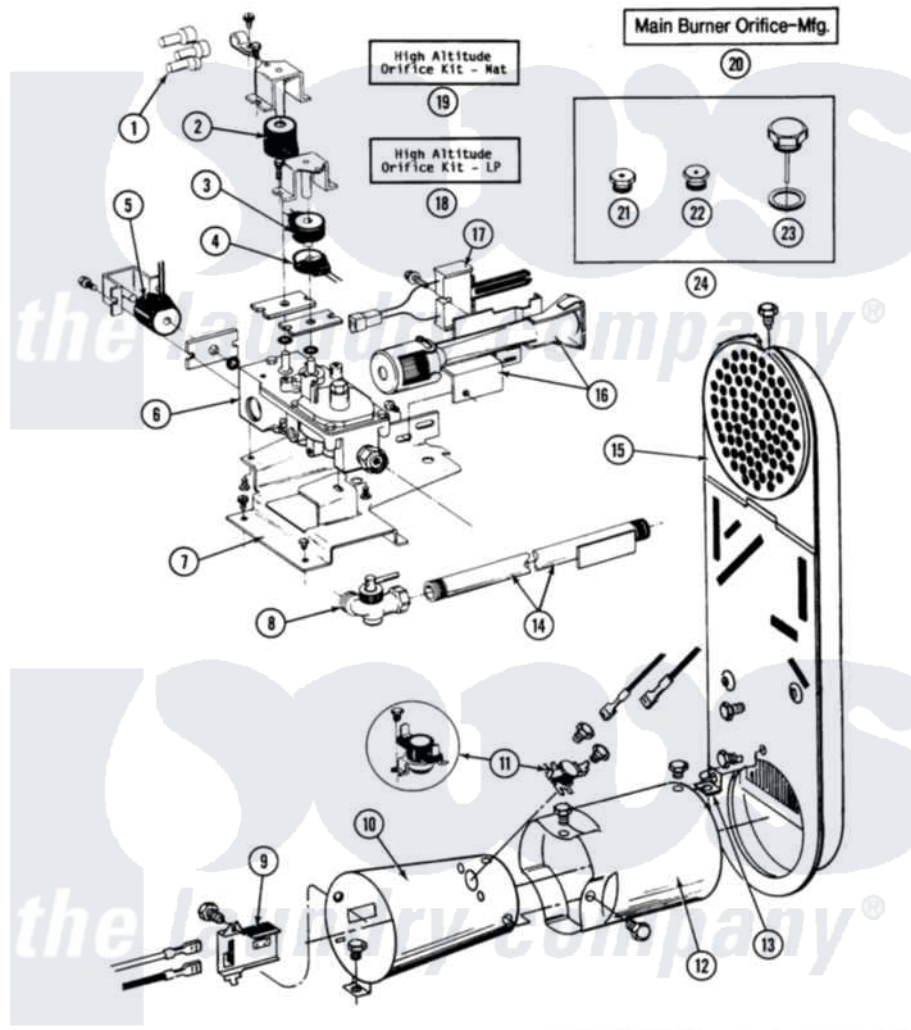

Maytag GDG26CD 07 - INLET DUCT, GAS VALVE & COMBUSTION CONE

SECTION: INLET DUCT, GAS VALVE & COMBUSTION CONE
 MODEL: DE-D626CA-CD-CT

Issue Date: 11/90

30

Maytag [Commercial Maytag GDG26CD Dryer Parts](#) Parts Diagram 07 - INLET DUCT, GAS VALVE & COMBUSTION CONE

[Click on the part number to view part](#)

Item	Original Part Number	Replaced By	Status	Part Description
001	311546	911445		Wire Connector
002	305603			Secondary Coil
003	305604			Holding Coil
004	305605			Booster Coil
005	Y304626			Side Coil
006	NLA		Not Available	SCREW, HEX HD No.8 X 3/8 INCH
"	Y303777	W10116794		Gas Valve
007	312929			Gas Valve Bracket
"	Y313561			Screw---NA
"	Y310632	1163839		Screw
008	Y303349			Angle Shut-Off, Gas Valve
009	211294	90767		Screw, 8A X 3/8 HeX Washer Head Tapping
"	Y303377	338906		Radiant, Sensor
010	211294	90767		Screw, 8A X 3/8 HeX Washer Head Tapping

"	Y303368		Cone, Combustion
"	Y308548		Combustion Cone Assembly
011	211294	90767	Screw, 8A X 3/8 HeX Washer Head Tapping
"	305169		Thermostat, Hi-Limit Gas
012	Y303841		Cone, Extension
013	211294	90767	Screw, 8A X 3/8 HeX Washer Head Tapping
"	Y312890		Retainer, Heater Chamber
014	Y303383	33001735	Pipe And Bracket Assembly Series 18 Not Needed Use Vavle
015	211294	90767	Screw, 8A X 3/8 HeX Washer Head Tapping
"	307119		Duct, Inlet Assembly
016	304974	33002793	Burner Assembly
"	Y310632	1163839	Screw
017	304970	4391996	Ignitor
"	304971		Screw Note: Screw, Igniter
018	NLA	Not Available	ORIFICE KIT, LP (HIGH ALT.)
019	NLA	Not Available	ORIFICE KIT, NAT (HIGH ALT.)
020	NLA	Not Available	MAIN BURNER ORIFICE (MFG)
021	NLA	Not Available	MAIN BURNER ORIFICE (LP)
022	NLA	Not Available	INTERNAL ORIFICE (LP)
023	NLA	Not Available	SCREW ASSY - BLUE BLOCK OPE
024	Y303779		Conversion Kit