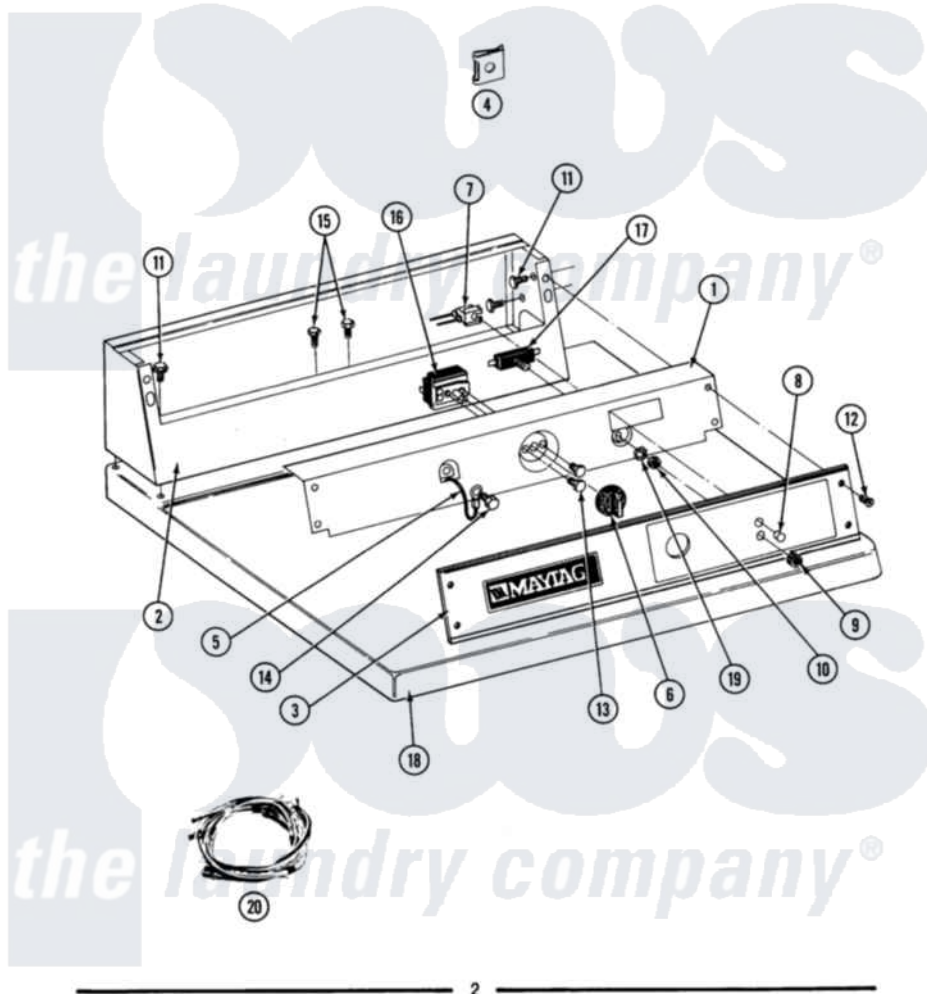

Maytag GDG26CS 01 - CONTROL PANEL

MODEL DE-DG26CS CS CONTROL PANEL

2

Maytag [Commercial Maytag GDG26CS Dryer Parts](#) Parts Diagram 01 - CONTROL PANEL
 Click on the part number to view part

Item	Original Part Number	Replaced By	Status	Part Description
001	314912		Not Available	BRACKET, CONTROL PANEL (WHT)
"	NLA		Not Available	(ALM)
002	NLA		Not Available	CONTROL COVER (WHT)
003	NLA		Not Available	CONTROL PANEL
004	215003			Fastener, Panel And Bracket
005	205810			Wire, Ground
006	306938			Knob, Selector Switch
007	204075		Not Available	PILOT LAMP (DG MODELS ONLY)
"	Y305396		Not Available	LAMP, INDICATOR
008	215564			Lens, Indicator Light
009	Y312702			Knurled Nut, Start Switch
010	Y312706	422617		Nut
011	212276	W10116760		Screw
"	212276	W10116760		Screw
012	212277			Screw, No.8 X 1/2 Inch

013	Y313588	488234	Screw 8-32 X 1/4
014	211252		Screw, Ground Wire
015	211294	90767	Screw, 8A X 3/8 HeX Washer Head Tapping
"	Y314322	211251	Screw, Transformer
016	307237	W10327105	Switch, Cycle Selection
017	306940	W10149462	Switch, Push-To-Start
018	307105	Not Available	COVER, TOP ASSY. (WHT)
"	NLA	Not Available	(ALM)
019	312751		Lockwasher, Start Switch
020	Y307175	Not Available	WIRE HARNESS, MAIN
"	307280		Harness, Wire