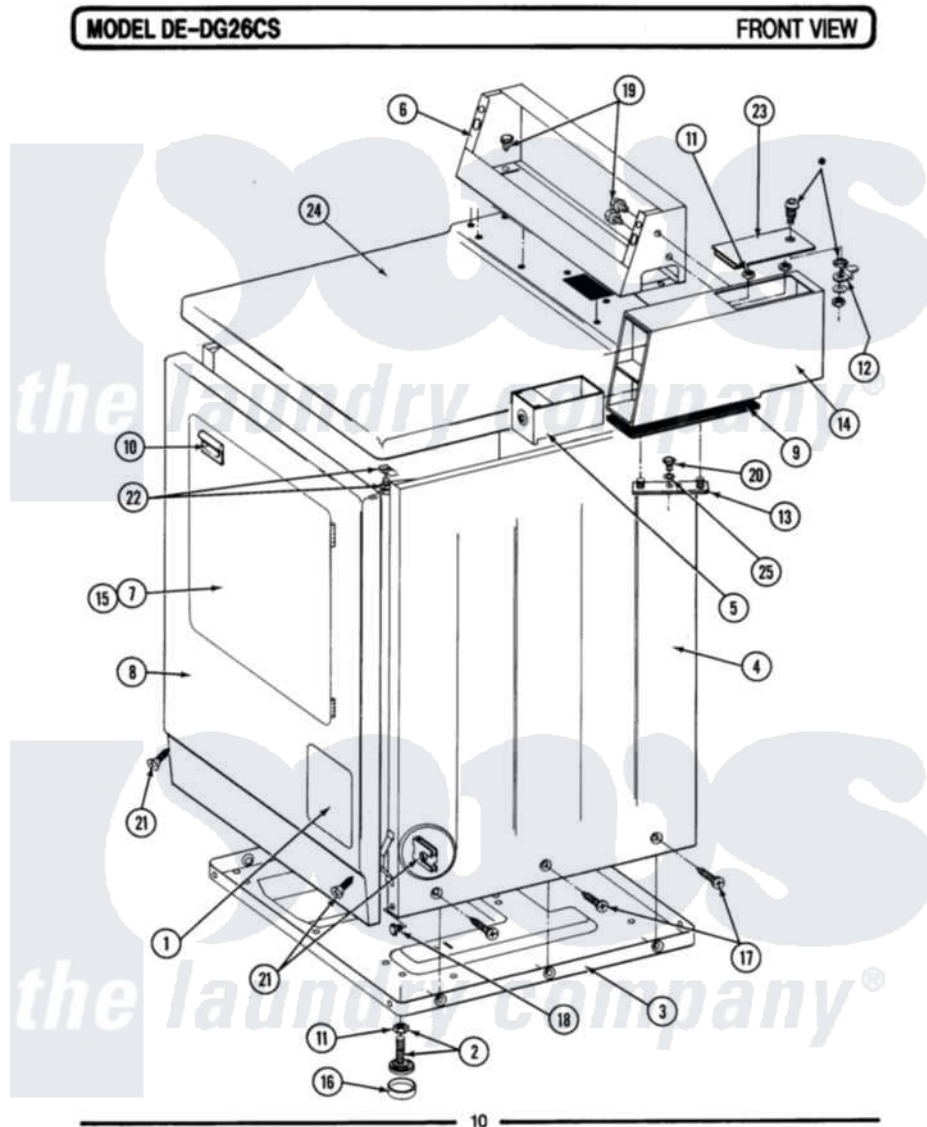

# Maytag GDG26CS 04 - FRONT VIEW

Maytag Commercial Maytag GDG26CS Dryer Parts Parts Diagram 04 - FRONT VIEW  
 Click on the part number to view part

Item	Original Part Number	Replaced By	Status	Part Description
001	NLA		Not Available	ACCESS DOOR W/DECAL (WHT)
002	<a href="#">Y305086</a>			Adjustable Leg And Nut
003	Y303361		Not Available	BASE ASSY. (UPPER & LOWER)
004	NLA		Not Available	CABINET (WHT)
005	205423	<a href="#">208883</a>		Coin Box K
"	205423L	<a href="#">208883</a>		Coin Box K
"	205423M	<a href="#">208883</a>		Coin Box K
006	NLA		Not Available	CONTROL COVER (WHT)
007	NLA		Not Available	(ALM)
"	Y307111		Not Available	DOOR ASSY. COMPLETE (WHT)
008	<a href="#">307998L</a>			Front Panel---NA
"	NLA		Not Available	FRONT PANEL (WHT)
009	<a href="#">214660</a>			Gasket, Control Center
010	<a href="#">314946</a>			Handle White

"	<a href="#">314972</a>		Handle Door ALM
"	NLA		Not Available (H. WHEAT)
011	<a href="#">Y052740</a>	<a href="#">62739</a>	Nut, Lock
012	213750	<a href="#">W10133266</a>	Cam-Lock
013	NLA		Not Available MTG. STRAP---NA
014	206956	<a href="#">22001405</a>	Case, Coin Slide
"	206956L	<a href="#">22001405</a>	Case, Coin Slide
"	206956M	<a href="#">22001405</a>	Case, Coin Slide
015	<a href="#">314966</a>		Panel, Outer
"	NLA		Not Available (ALM)
016	<a href="#">Y314137</a>		Foot, Rubber
017	<a href="#">213007</a>		Xfor Cabinet See Cabinet, Back
018	Y310632	<a href="#">1163839</a>	Screw
019	212276	<a href="#">W10116760</a>	Screw
020	<a href="#">211294</a>	<a href="#">90767</a>	Screw, 8A X 3/8 HeX Washer Head Tapping
021	<a href="#">204439</a>		Screw And Fstner Assembly
022	<a href="#">204445</a>		Screw And Fastener Assembly
023	203188		Not Available TIMER ACCESS DOOR (WHT)
"	203188L		Not Available ACCESS DOOR-ALMOND
"	203188M		Not Available ACCESS DOOR-HARVEST WHEAT
024	307105		Not Available COVER, TOP ASSY. (WHT)
"	NLA		Not Available (ALM)
025	<a href="#">910309</a>		Washer, Mounting Strap