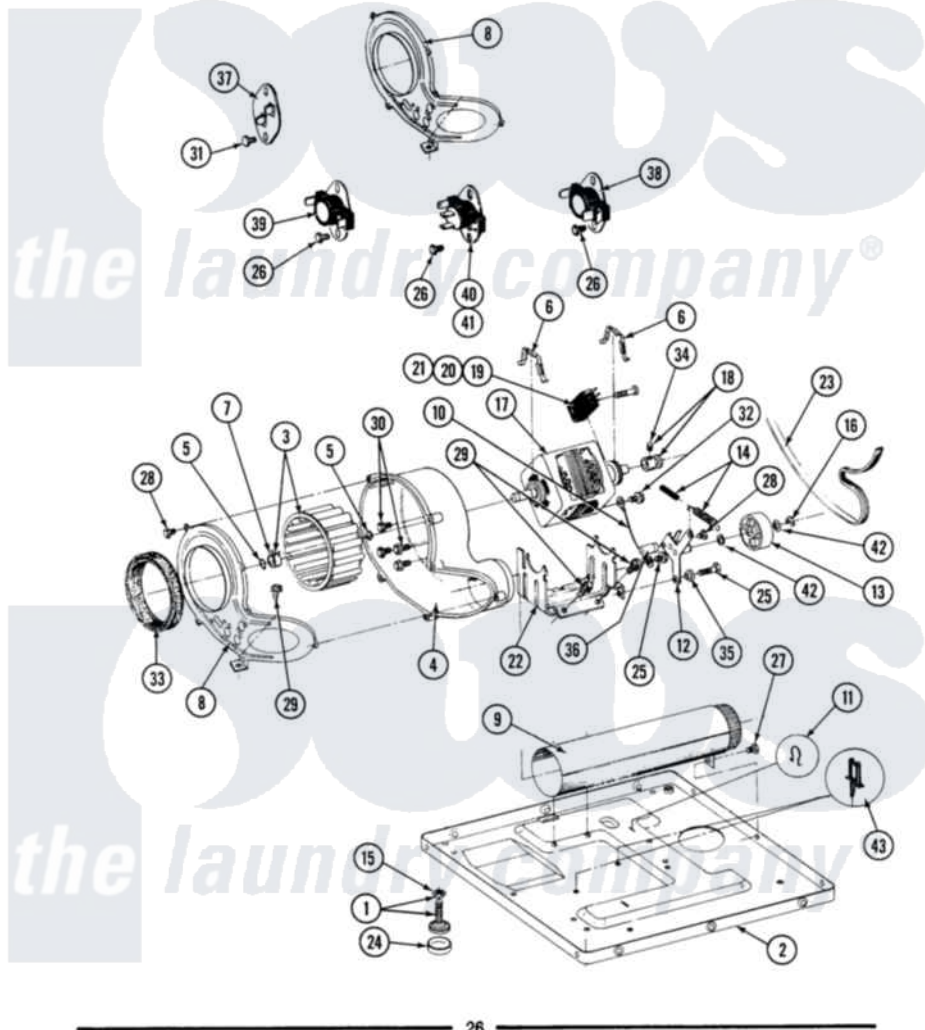

Maytag GDG26CS 08 - MOTOR, BLOWER, BASE FRAME & THERMOSTATS

MODEL DE-DG26CS MOTOR, BLOWER, BASE FRAME & THERMOSTATS

Maytag [Commercial Maytag GDG26CS Dryer Parts](#) Parts Diagram 08 - MOTOR, BLOWER, BASE FRAME & THERMOSTATS

[Click on the part number to view part](#)

Item	Original Part Number	Replaced By	Status	Part Description
001	Y305086			Adjustable Leg And Nut
002	Y303361		Not Available	BASE ASSY. (UPPER & LOWER)
003	Y303836			Blower Wheel Assembly And Clamp
004	Y312893			Housing, Blower
005	410233	9703438		Ring-Retrn
006	Y015825			Clip, Motor To Motor Support
007	312967			Clamp, Blower Housing
008	314847			COVER, BLOWER HOUSING
009	Y303442			EXHAUST DUCT ASSEMBLY
010	901220			Ground Wire
011	410490			Spring, Retainer Wire Harness
012	Y303363	6-3033630		Idler Arm
013	Y303705	6-3037050		Pulley- ID