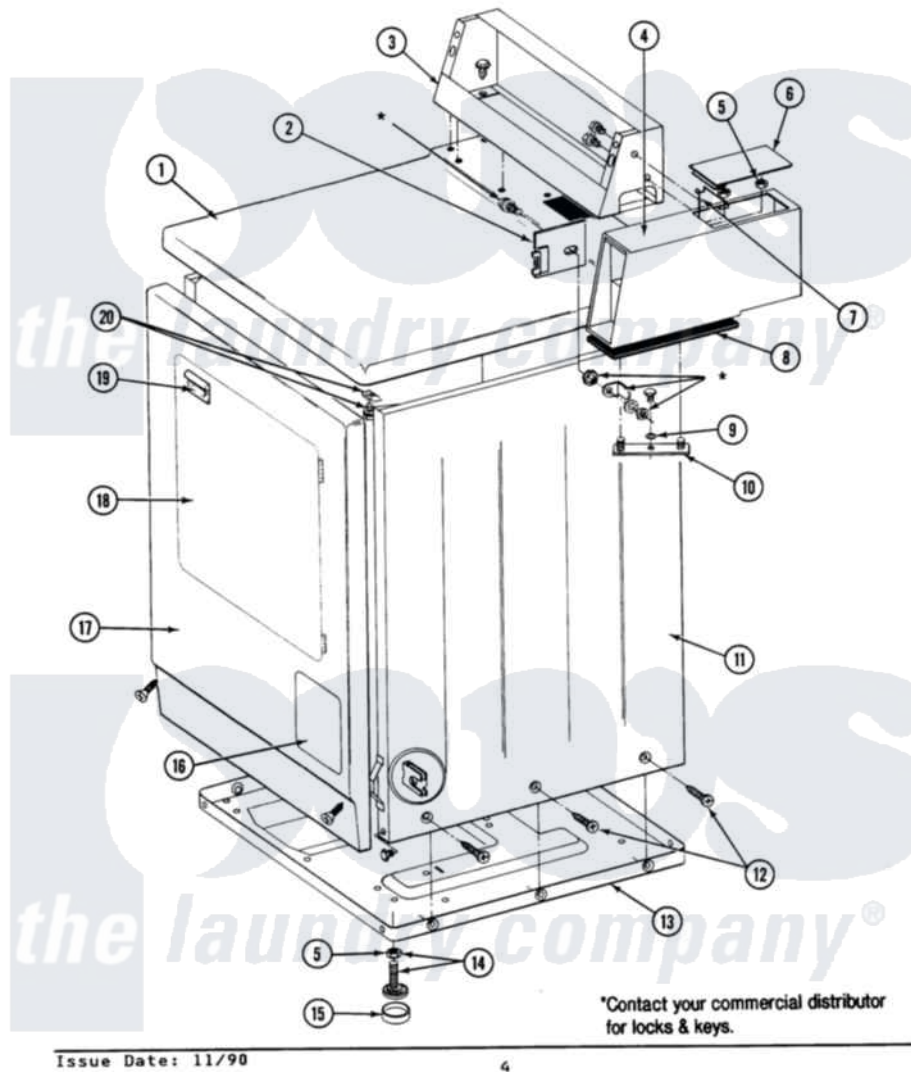

Maytag GDG26CT 01 - FRONT VIEW - CT MODELS

SECTION: FRONT VIEW
MODEL: DE-D626CT

Maytag [Commercial Maytag GDG26CT Dryer Parts](#) Parts Diagram 01 - FRONT VIEW - CT MODELS
Click on the part number to view part

Item	Original Part Number	Replaced By	Status	Part Description
001	307105		Not Available	COVER, TOP ASSY. (WHT)
"	NLA		Not Available	TOP COVER ASSY ALM
002	NLA		Not Available	ACCESS DOOR (WHT)
003	212276	W10116760		Screw
"	NLA		Not Available	CONTROL COVER (WHT)
004	NLA		Not Available	OUTER CASE (WHT)
005	Y052740	62739		Nut, Lock
006	NLA		Not Available	ACCESS DOOR (WHT)
007	214878			Latch For Access Door
008	214660			Gasket, Control Center
009	910309			Washer, Mounting Strap
010	NLA		Not Available	MTG. STRAP---NA
011	NLA		Not Available	CABINET (WHT)
"	Y310632	1163839		Screw
012	213007			Xfor Cabinet See Cabinet, Back
				BASE ASSY / UPPER P

013	Y303361	Not Available	BASE ASSY. (UPPER & LOWER)
014	Y305086		Adjustable Leg And Nut
015	Y314137		Foot, Rubber
016	NLA	Not Available	ACCESS DOOR (WHT)
017	307998L		Front Panel---NA
"	NLA	Not Available	FRONT PANEL (WHT)
018	308061	Not Available	DOOR ASSY. COMPLETE (WHT)
"	NLA	Not Available	(ALM)
019	314946		Handle White
"	314972		Handle Door ALM
"	NLA	Not Available	(H. WHEAT)
020	204445		Screw And Fastener Assembly