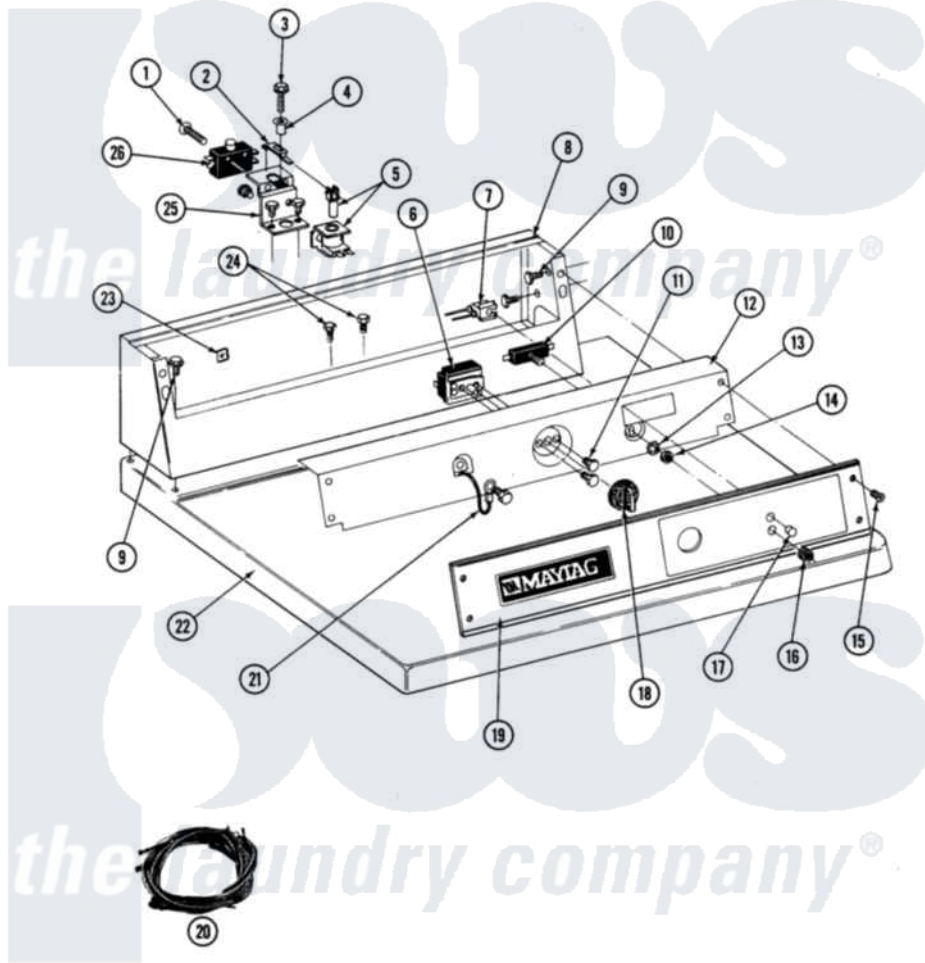

Maytag GDG26CT 03 - CONTROL PANEL-CT MODELS

SECTION: CT CONTROL PANEL
 MODEL: DE-DG26CT

Issue Date: 11/90

16

Maytag [Commercial Maytag GDG26CT Dryer Parts](#) Parts Diagram 03 - CONTROL PANEL-CT MODELS
 Click on the part number to view part

Item	Original Part Number	Replaced By	Status	Part Description
001	212950	M0227520		Screw-Tc No.6-32 X 13/16", Preform SwiTch
002	NLA		Not Available	SPRING LEVER, RELAY
003	212949	22001866		Screw, Relay
004	NLA		Not Available	SPACER, ADVANCE RELAY
005	212951			Screw, No.6-32 X 1/4 Inch
"	305393			Solenoid For Relay Assembly
006	307237	W10327105		Switch, Cycle Selection
007	NLA		Not Available	PILOT LIGHT
008	NLA		Not Available	CONTROL COVER (WHT)
009	212276	W10116760		Screw
010	306941	W10149462		Switch, Push-To-Start
011	Y313588	488234		Screw 8-32 X 1/4
012	314912		Not Available	BRACKET, CONTROL PANEL (WHT)
"	NLA		Not Available	(ALM)
013	312751			Lockwasher, Start Switch

014	Y312706	422617	Nut
015	212277		Screw, No.8 X 1/2 Inch
016	Y312702		Knurled Nut, Start Switch
017	215564		Lens, Indicator Light
018	306938		Knob, Selector Switch
019	NLA	Not Available	CNTRL PNL COMMERCIAL DRYER
020	NLA	Not Available	WIRE HARNESS
021	205810		Wire, Ground
"	211252		Screw, Ground Wire
022	307105	Not Available	COVER, TOP ASSY. (WHT)
"	NLA	Not Available	(ALM)
023	215003		Fastener, Panel And Bracket
024	211294	90767	Screw, 8A X 3/8 HeX Washer Head Tapping
025	211294	90767	Screw, 8A X 3/8 HeX Washer Head Tapping
"	NLA	Not Available	RELAY BRACKET
026	Y303787	Not Available	SWITCH FOR RELAY