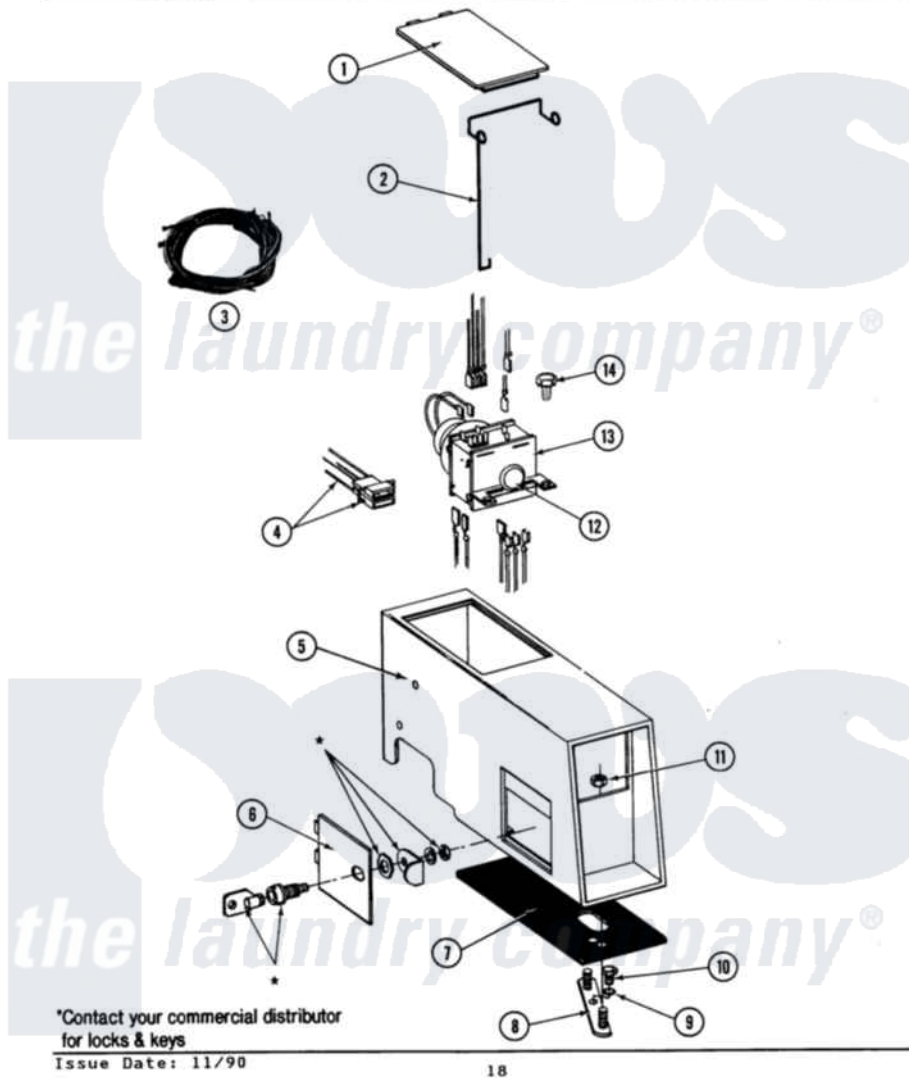

Maytag GDG26CT 04 - CONTROL CENTER - CT MODELS

SECTION: CT CONTROL CENTER
 MODEL: DE-DG26CT

Maytag [Commercial Maytag GDG26CT Dryer Parts](#) Parts Diagram 04 - CONTROL CENTER - CT MODELS
 Click on the part number to view part

Item	Original Part Number	Replaced By	Status	Part Description
001	NLA		Not Available	ACCESS DOOR (WHT)
002	214878			Latch For Access Door
003	NLA		Not Available	WIRE HARNESS
004	NLA		Not Available	HARNESS, TICKET CONTROL
005	NLA		Not Available	OUTER CASE (WHT)
006	NLA		Not Available	ACCESS DOOR (WHT)
007	214660			Gasket, Control Center
008	NLA		Not Available	MTG. STRAP---NA
009	910309			Washer, Mounting Strap
010	211294	90767		Screw, 8A X 3/8 HeX Washer Head Tapping
011	Y052740	62739		Nut, Lock
012	213089			Knob For Timer
"	Y312300			Groov-Pin
013	NLA		Not Available	TIMER MOTOR
"	Y303801		Not Available	TIMER WITH KNOB AND PIN