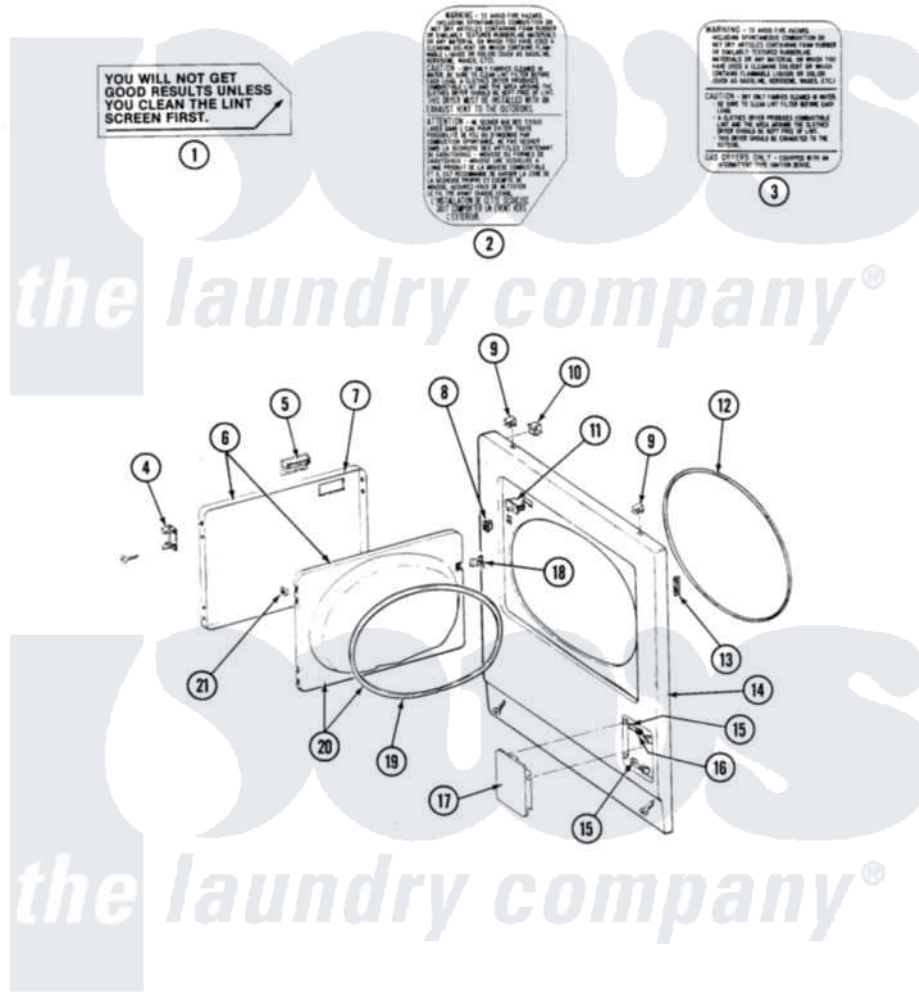

Maytag GDG26CT 06 - FRONT PANEL & DOOR ASSEMBLY

SECTION: FRONT PANEL & DOOR ASSEMBLY
 MODEL: DE-D626CA-CD-CT

Issue Date: 11/90

24

Maytag [Commercial Maytag GDG26CT Dryer Parts](#) Parts Diagram 06 - FRONT PANEL & DOOR ASSEMBLY
 Click on the part number to view part

Item	Original Part Number	Replaced By	Status	Part Description
001	Y313340			LABEL, LINT SCREEN INSTRUCTION
002	314941		Not Available	LABEL, INSTRUCTION
003	NLA		Not Available	INSTRUCTION LABEL
004	307099	33001230		Hinge, Door
"	Y314062			Screw, Door Hinge And Panel
005	312960	489355		Screw, 8 X 1/2
"	314946			Handle White
"	314972			Handle Door ALM
"	NLA		Not Available	(H. WHEAT)
006	NLA		Not Available	(ALM)
"	Y307111		Not Available	DOOR ASSY. COMPLETE (WHT)
007	314966			Panel, Outer
"	NLA		Not Available	(ALM)
008	306436			Door Latch Kit--W
009	212982	22001650		Fastener, Spring

010	Y310376			Clip, Door Switch Harness
011	Y305753	W10169313		Switch-Dor
012	314937			Seal, Front Panel
013	Y313907			Fastener, Twin
014	204439			Screw And Fstner Assembly
"	307998L			Front Panel---NA
"	NLA		Not Available	FRONT PANEL (WHT)
015	212949	22001866		Screw, Relay
"	NLA		Not Available	BUSHING, ACCESS DOOR
016	312369			Sleeve, Access Panel Stud Part Not Used
017	NLA		Not Available	ACCESS DOOR (WHT)
018	314936	33001305		Strike, Door
"	314944	33001305		Strike, Door
019	314935	33001192		Seal, Door
020	307098		Not Available	DOOR, INNER (W/SEAL)
021	Y313910			Clip, Door Liner To Outer Panel