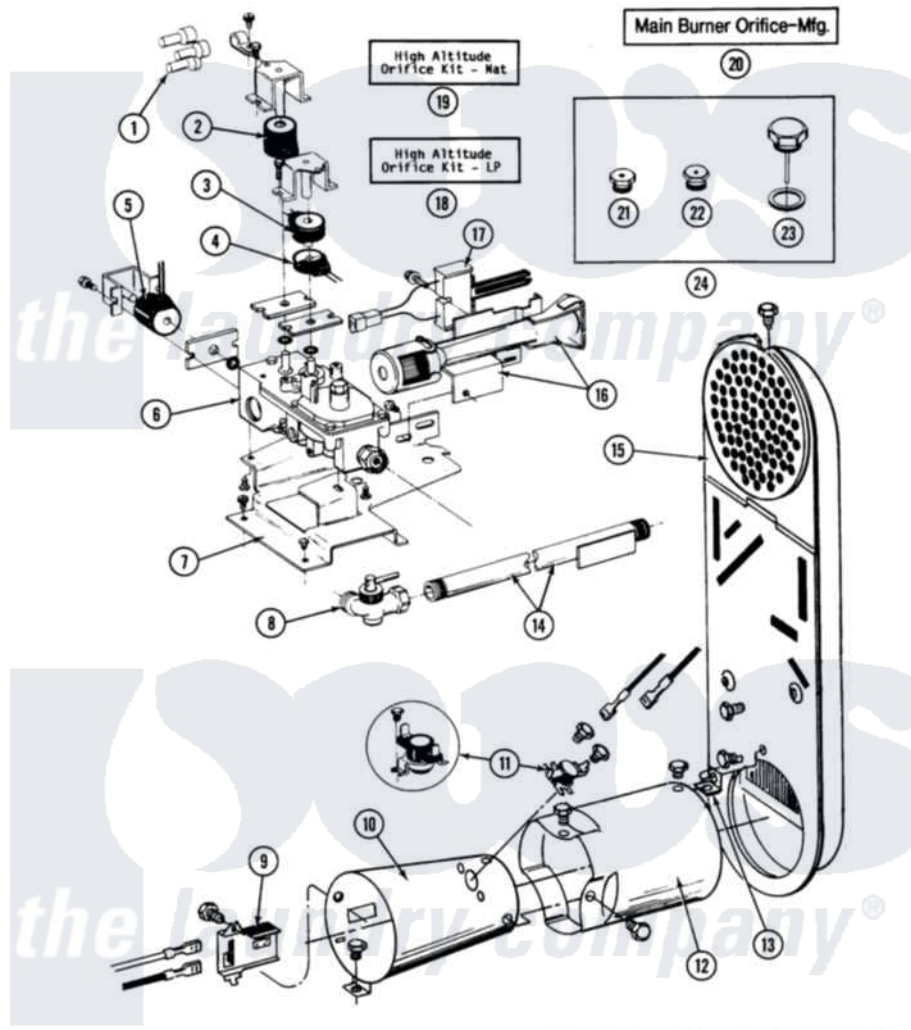

Maytag GDG26CT 08 - INLET DUCT, GAS VALVE & COMBUSTION CONE

SECTION: INLET DUCT, GAS VALVE & COMBUSTION CONE
 MODEL: DE-D626CA-CD-CT

Issue Date: 11/90

30

Maytag Commercial Maytag GDG26CT Dryer Parts Parts Diagram 08 - INLET DUCT, GAS VALVE & COMBUSTION CONE

[Click on the part number to view part](#)

Item	Original Part Number	Replaced By	Status	Part Description
001	311546	911445		Wire Connector
002	305603			Secondary Coil
003	305604			Holding Coil
004	305605			Booster Coil
005	Y304626			Side Coil
006	NLA		Not Available	SCREW, HEX HD No.8 X 3/8 INCH
"	Y303777	W10116794		Gas Valve
007	312929			Gas Valve Bracket
"	Y313561			Screw---NA
"	Y310632	1163839		Screw
008	Y303349			Angle Shut-Off, Gas Valve
009	211294	90767		Screw, 8A X 3/8 HeX Washer Head Tapping
"	Y303377	338906		Radiant, Sensor
010	211294	90767		Screw, 8A X 3/8 HeX Washer Head Tapping

"	Y303368		Cone, Combustion
"	Y308548		Combustion Cone Assembly
011	211294	90767	Screw, 8A X 3/8 HeX Washer Head Tapping
"	305169		Thermostat, Hi-Limit Gas
012	Y303841		Cone, Extension
013	211294	90767	Screw, 8A X 3/8 HeX Washer Head Tapping
"	Y312890		Retainer, Heater Chamber
014	Y303383	33001735	Pipe And Bracket Assembly Series 18 Not Needed Use Vavle
015	211294	90767	Screw, 8A X 3/8 HeX Washer Head Tapping
"	307119		Duct, Inlet Assembly
016	304974	33002793	Burner Assembly
"	Y310632	1163839	Screw
017	304970	4391996	Ignitor
"	304971		Screw Note: Screw, Igniter
018	NLA	Not Available	ORIFICE KIT, LP (HIGH ALT.)
019	NLA	Not Available	ORIFICE KIT, NAT (HIGH ALT.)
020	NLA	Not Available	MAIN BURNER ORIFICE (MFG)
021	NLA	Not Available	MAIN BURNER ORIFICE (LP)
022	NLA	Not Available	INTERNAL ORIFICE (LP)
023	NLA	Not Available	SCREW ASSY - BLUE BLOCK OPE
024	Y303779		Conversion Kit