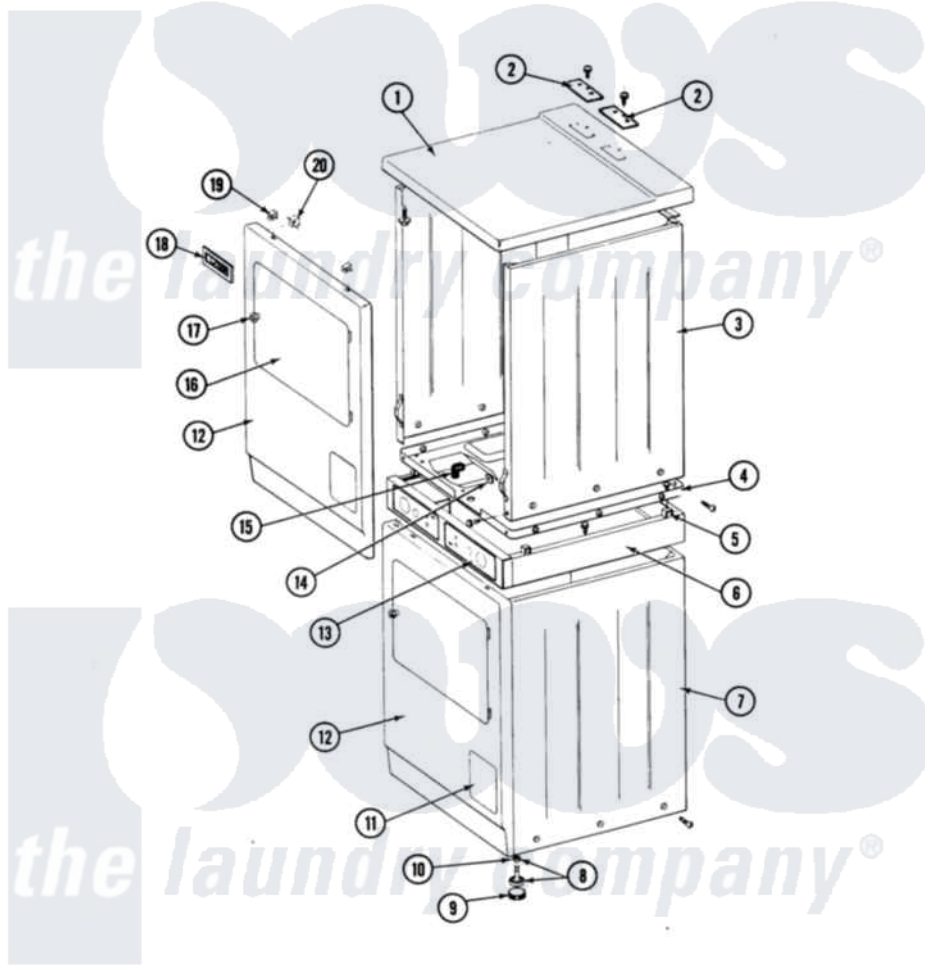

Maytag GDG27CA 01 - FRONT VIEW

SECTION: FRONT VIEW
MODEL: DE-DG27CA

Issue Date: 10/90

4

Maytag Commercial Maytag GDG27CA Dryer Parts Parts Diagram 01 - FRONT VIEW
Click on the part number to view part

Item	Original Part Number	Replaced By	Status	Part Description
001	204445			Screw And Fastener Assembly
"	307104			Top Cover Assembly
002	NLA		Not Available	COVER PLATE
"	Y313559			Screw
003	204445			Screw And Fastener Assembly
"	NLA		Not Available	CABINET (WHT)
004	314663	214354		Screw, Top Cover To Cabnt.
"	Y307482		Not Available	BASE ASSY. (UPPER & LOWER)
005	310933	33002194		Nut, Speed
006	NLA		Not Available	SUPPORT ASSY. (WHITE)
"	Y310632	1163839		Screw
007	314663	214354		Screw, Top Cover To Cabnt.
"	NLA		Not Available	CABINET, LOWER (WHITE)
008	Y302699	22003428		Leg, Adjustable
009	210684			Foot, Adjustable Leg
010	210385			Lock Nut For Adjustable Leg

011	NLA		Not Available	ACCESS DOOR (WHITE)
012	NLA		Not Available	FRONT PANEL-WHITE
013	314664	212277		Screw, No.8 X 1/2 Inch
"	NLA		Not Available	CONTROL PANEL
014	NLA		Not Available	RETAINER FOR FRONT PANEL
015	314522			Grommet, Strain Relief
016	308062			Door Assembly Complete W/O Hinges
017	NLA		Not Available	KNOB AND SCREW
018	NLA		Not Available	NAME PLATE
019	212982	22001650		Fastener, Spring
020	Y310376			Clip, Door Switch Harness