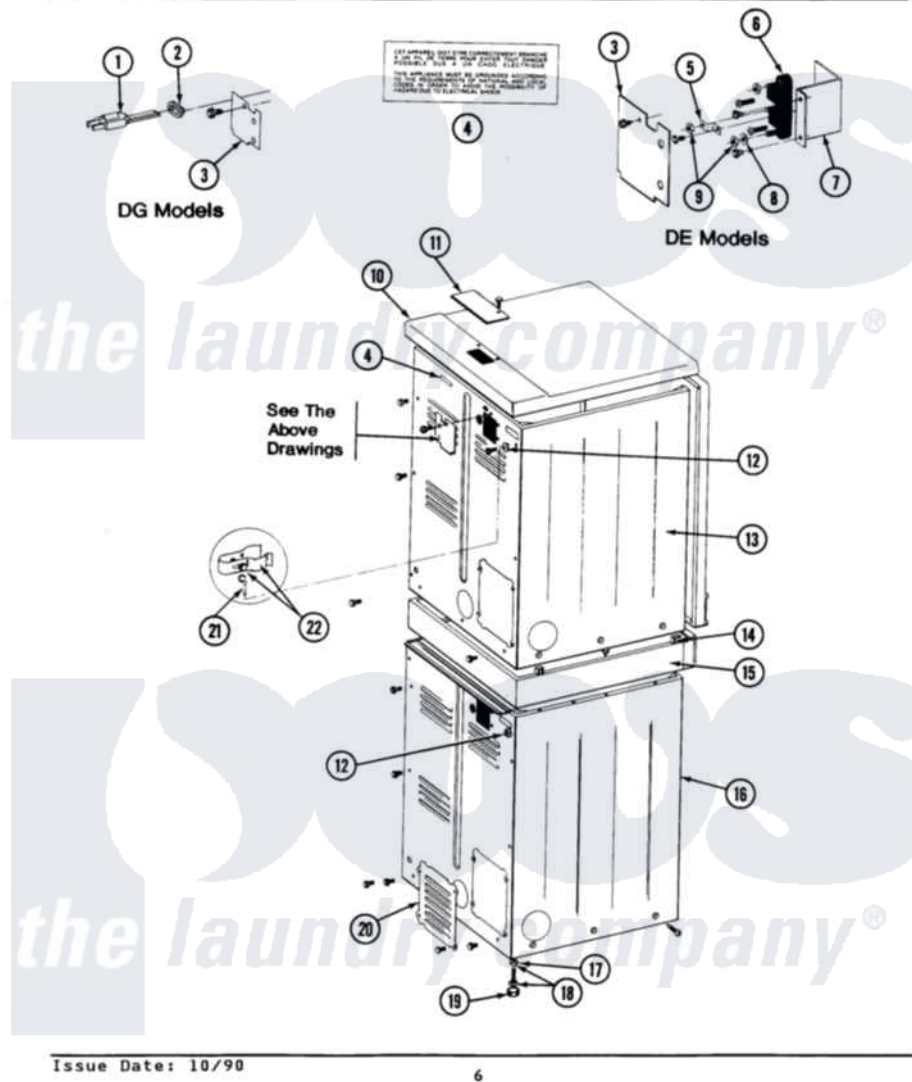

Maytag GDG27CA 02 - REAR VIEW

SECTION: REAR VIEW
MODEL: DE-DG27CA

Issue Date: 10/90

6

Maytag [Commercial Maytag GDG27CA Dryer Parts](#) Parts Diagram 02 - REAR VIEW
Click on the part number to view part

Item	Original Part Number	Replaced By	Status	Part Description
001	302521		Not Available	CORD, POWER PART NOT USED-GAS MODELS ONLY
002	211881			Grommet, Cord Part Not Used-Gas Models Only
003	Y313561			Screw---NA
"	Y312905		Not Available	COVER, TERMINAL
004	214519			LABEL, ELECTRICAL INSTR. PART NOT USED-GAS MODELS ONLY
005	Y312184			Strap, Grounding
006	400008			Block, Terminal
007	Y312904			Bracket, Terminal Block
008	Y311270			Washer, Terminal Block
009	311484	112432		Nut
010	307104			Top Cover Assembly
011	NLA		Not Available	COVER PLATE
"	Y313559			Screw
012	NLA		Not Available	SCREW & WASHER ASSY.

013	213007		Xfor Cabinet See Cabinet, Back
"	NLA	Not Available	CABINET (WHT)
"	Y310632	1163839	Screw
014	310933	33002194	Nut, Speed
015	NLA	Not Available	SUPPORT ASSY
"	Y310632	1163839	Screw
016	213007		Xfor Cabinet See Cabinet, Back
"	Y313561		Screw----NA
"	NLA	Not Available	CABINET, LOWER (WHITE)
"	Y310632	1163839	Screw
017	210385		Lock Nut For Adjustable Leg
018	Y302699	22003428	Leg, Adjustable
019	210684		Foot, Adjustable Leg
020	211294	90767	Screw, 8A X 3/8 HeX Washer Head Tapping
"	Y313561		Screw----NA
"	Y312951	Not Available	ACCESS COVER, BACK
021	301548		Clamp, Ground Wire
"	313122		Screw - Baffle To Tumbler
022	311155		Ground Wire And Clamp