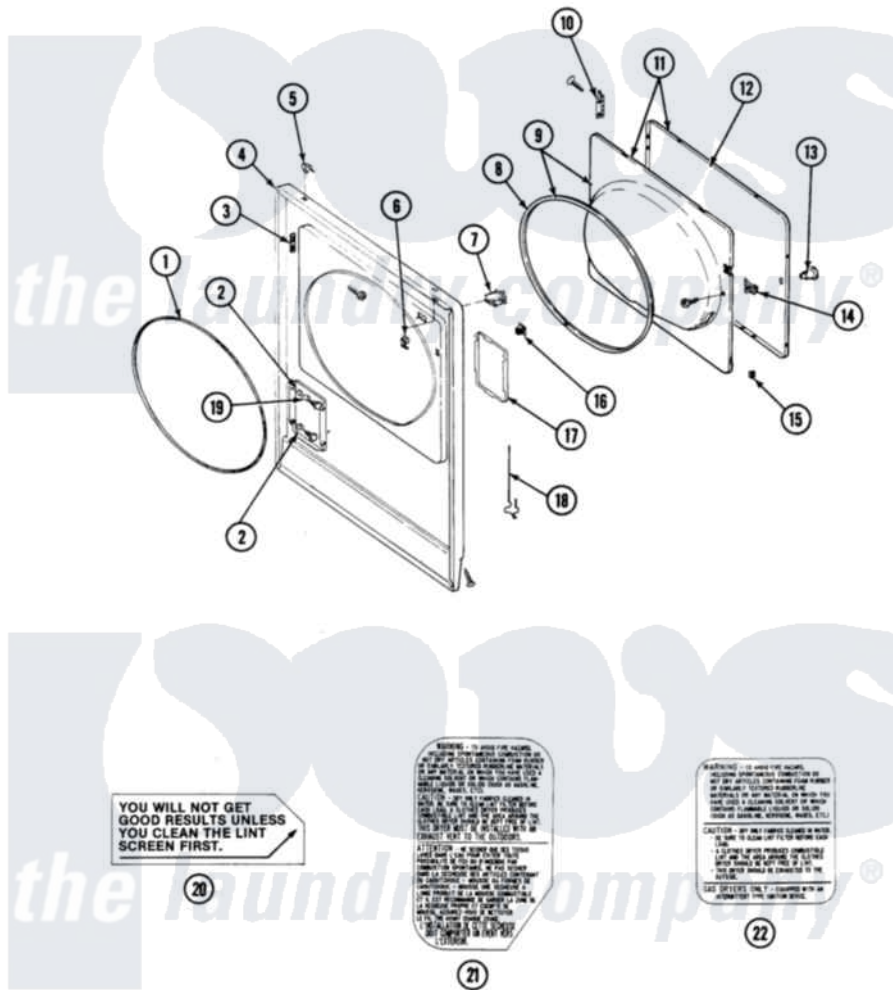

Maytag GDG27CA 04 - FRONT PANEL & DOOR ASSEMBLY

SECTION: FRONT PANEL & DOOR ASSEMBLY
 MODEL: DE-DG27CA

Issue Date: 10/90

Maytag [Commercial Maytag GDG27CA Dryer Parts](#) Parts Diagram 04 - FRONT PANEL & DOOR ASSEMBLY
 Click on the part number to view part

Item	Original Part Number	Replaced By	Status	Part Description
001	314937			Seal, Front Panel
002	NLA		Not Available	BUSHING
003	Y313907			Fastener, Twin
004	212949	22001866		Screw, Relay
"	NLA		Not Available	FRONT PANEL-WHITE
005	212982	22001650		Fastener, Spring
006	Y310376			Clip, Door Switch Harness
007	Y305753	W10169313		Switch-Dor
008	314935	33001192		Seal, Door
009	Y308070		Not Available	INNER DOOR W/GASKET
010	Y314062			Screw, Door Hinge And Panel
011	308062			Door Assembly Complete W/O Hinges
012	NLA		Not Available	DOOR OUTER HALF WHITE
013	NLA		Not Available	KNOB AND SCREW
014	314936	33001305		Strike, Door
"	314944	33001305		Strike, Door

015	Y313910		Clip, Door Liner To Outer Panel
016	306436		Door Latch Kit--W
017	NLA	Not Available	ACCESS DOOR (WHITE)
018	Y314025		Latch For Access Door
019	312369		Sleeve, Access Panel Stud Part Not Used
020	Y313340		LABEL, LINT SCREEN INSTRUCTION
021	314941	Not Available	LABEL, INSTRUCTION
022	NLA	Not Available	INSTRUCTION LABEL