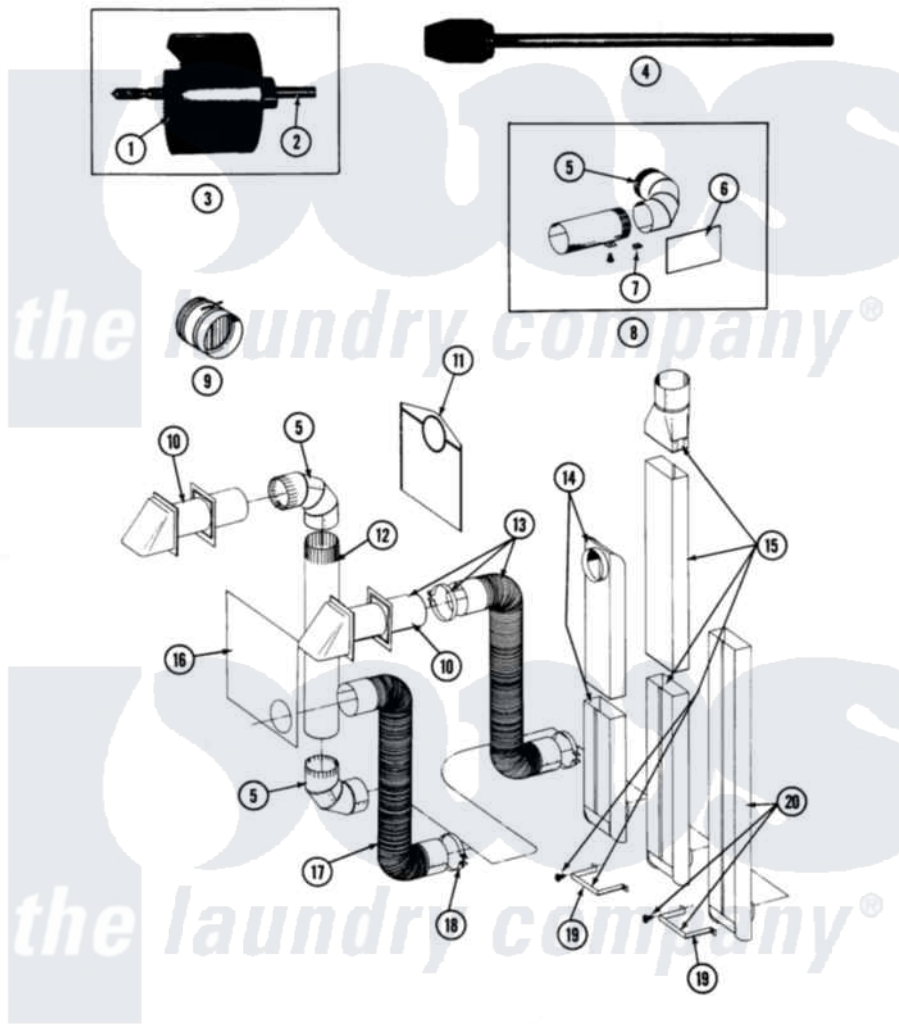

Maytag GDG27CA 08 - INSTALLATION ACCESSORIES

SECTION: INSTALLATION ACCESSORIES
 MODEL: ALL MODELS

Issue Date: 10/90

40

Maytag Commercial Maytag GDG27CA Dryer Parts Parts Diagram 08 - INSTALLATION ACCESSORIES
 Click on the part number to view part

Item	Original Part Number	Replaced By	Status	Part Description
001	NLA		Not Available	BLADE, SAW
002	NLA		Not Available	REPLACEMENT DRILL
003	NLA		Not Available	HOLE SAW W/DRILL BIT
004	NLA		Not Available	EXTENSION CHUCK, DRILL
005	Y059131			Elbow, Venting
006	312302			Insulation, Exhaust Duct Kit
007	213323			Fastener, Exhaust Duct Kit
008	211294	90767		Screw, 8A X 3/8 HeX Washer Head Tapping
"	Y304652			Exhaust Duct Kit
009	NLA		Not Available	DAMPER, BACK DRAFT
010	Y059129	4396007RW		Vent Hood
011	311353		Not Available	BAG, LINT (DACRON)
012	Y059130			Pipe, Venting
013	Y059143			Flexible Vent Kit
014	Y059135			Vent Duct Assembly
015	NLA		Not Available	RECTANGULAR VENT KIT

016	Y059134		PLATE, ALUM. WINDOW (15``X20``)
017	Y304353	4396010RP	6ft Scvent
018	Y304630		Clamp, Flexible Duct
019	211294	90767	Screw, 8A X 3/8 HeX Washer Head Tapping
"	NLA	Not Available	BRACKET, EXHAUST DEFLECTOR
020	NLA	Not Available	EXHAUST DEFLECTOR KIT