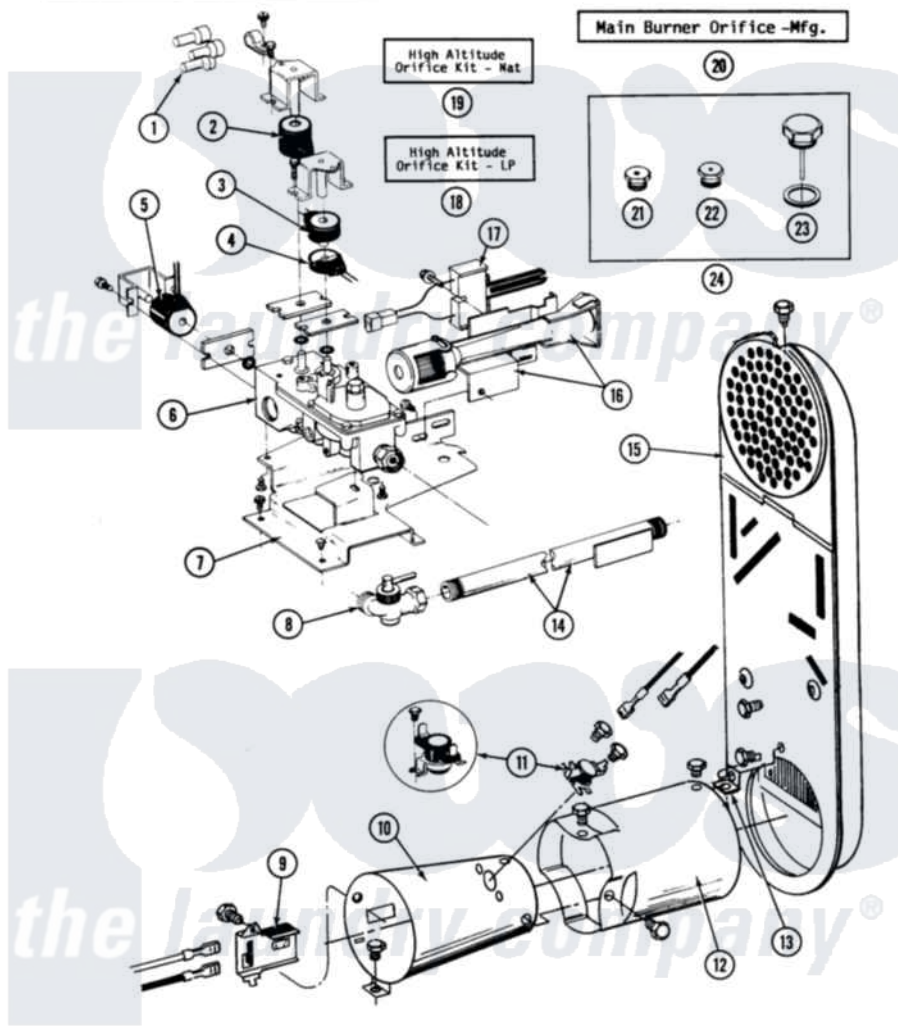

Maytag GDG27CD 01 - INLET DUCT, GAS VALVE, CONE & EXTENSION

SECTION: INLET DUCT, GAS VALVE, COMBUSTION CONE & EXTENSION
 MODEL: DE-D627CD

Issue Date: 8/90

20

Maytag [Commercial Maytag GDG27CD Dryer Parts](#) Parts Diagram 01 - INLET DUCT, GAS VALVE, CONE & EXTENSION

[Click on the part number to view part](#)

Item	Original Part Number	Replaced By	Status	Part Description
001	311546	911445		Wire Connector
002	305603			Secondary Coil
003	305604			Holding Coil
004	305605			Booster Coil
005	Y304626			Side Coil
006	NLA		Not Available	SCREW, HEX HD No.8 X 3/8 INCH
"	Y303777	W10116794		Gas Valve
007	312929			Gas Valve Bracket
"	Y313561			Screw---NA
"	Y310632	1163839		Screw
008	Y303349			Angle Shut-Off, Gas Valve
009	211294	90767		Screw, 8A X 3/8 HeX Washer Head Tapping
"	Y303377	338906		Radiant, Sensor
010	211294	90767		Screw, 8A X 3/8 HeX Washer Head Tapping

"	Y303368		Cone, Combustion
"	Y308548		Combustion Cone Assembly
011	211294	90767	Screw, 8A X 3/8 HeX Washer Head Tapping
"	305169		Thermostat, Hi-Limit Gas
012	Y303841		Cone, Extension
013	211294	90767	Screw, 8A X 3/8 HeX Washer Head Tapping
"	Y312890		Retainer, Heater Chamber
014	Y303383	33001735	Pipe And Bracket Assembly Series 18 Not Needed Use Vavle
015	211294	90767	Screw, 8A X 3/8 HeX Washer Head Tapping
"	307119		Duct, Inlet Assembly
016	304974	33002793	Burner Assembly
"	Y310632	1163839	Screw
017	304970	4391996	Ignitor
"	304971		Screw Note: Screw, Igniter
018	NLA	Not Available	ORIFICE KIT, LP (HIGH ALT.)
019	NLA	Not Available	ORIFICE KIT, NAT (HIGH ALT.)
020	NLA	Not Available	MAIN BURNER ORIFICE (MFG)
021	NLA	Not Available	MAIN BURNER ORIFICE - LPG
022	NLA	Not Available	INTERNAL ORIFICE - LPG
023	NLA	Not Available	SCREW ASSM - BLUE BLOCK OPE
024	Y303779		Conversion Kit