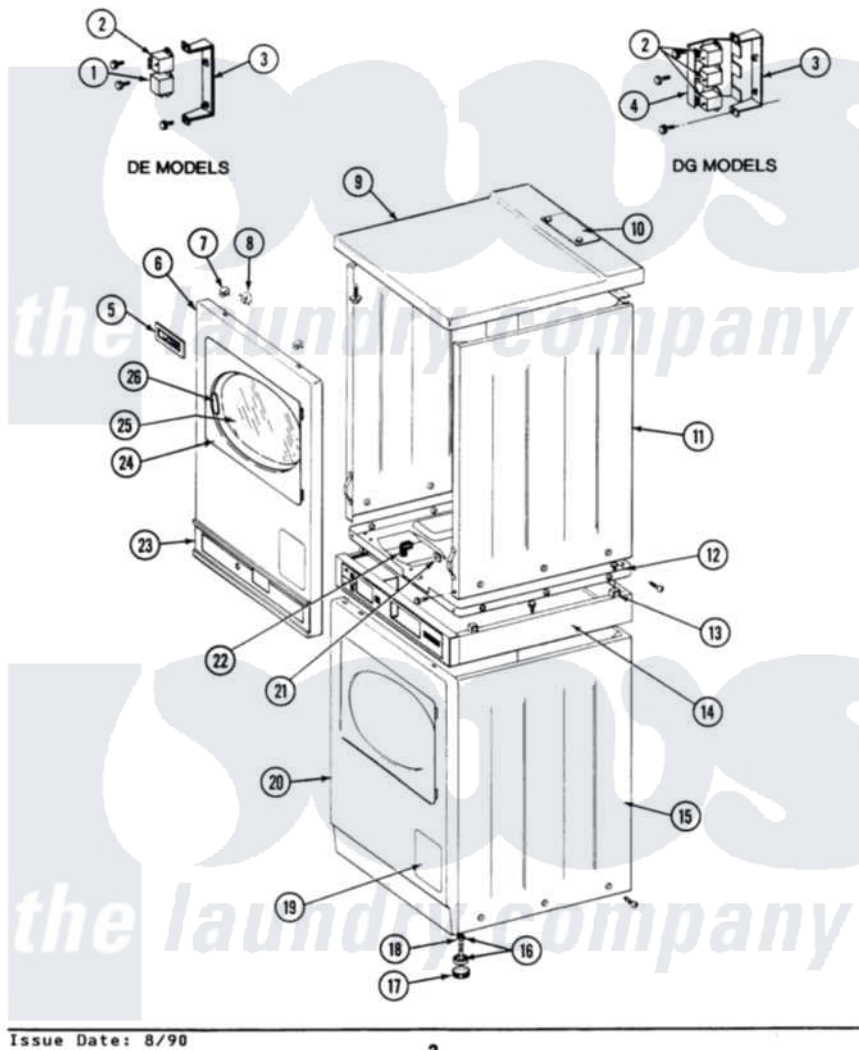

Maytag GDG27CD 02 - FRONT VIEW

SECTION: FRONT VIEW

MODEL: DE-D627CD

Maytag Commercial Maytag GDG27CD Dryer Parts Parts Diagram 02 - FRONT VIEW

Click on the part number to view part

Item	Original Part Number	Replaced By	Status	Part Description
001	306398			Relay, Heater
"	Y251119	3177991		Screw
002	901961	W10133335		Relay, Motor
"	Y251119	3177991		Screw
003	314627			Bracket, Relays
"	Y310632	1163839		Screw
004	NLA		Not Available	RELAY COVER
"	Y310632	1163839		Screw
005	NLA		Not Available	NAME PLATE
006	NLA		Not Available	FRONT PANEL - UPPER (WHITE)
007	212982	22001650		Fastener, Spring
008	Y310376			Clip, Door Switch Harness
009	307104			Top Cover Assembly
"	NLA		Not Available	TOP COVER ASSY
010	NLA		Not Available	COVER PLATE
"	Y313559			Screw

011	204445			Screw And Fastener Assembly
"	213007			Xfor Cabinet See Cabinet, Back
"	NLA		Not Available	CABINET (WHT)
012	306261			Base Assembly, Upper Dryer
"	314663	214354		Screw, Top Cover To Cabnt.
013	310933	33002194		Nut, Speed
014	NLA		Not Available	COUPLING COLLAR-WHITE
"	Y310632	1163839		Screw
015	NLA		Not Available	CABINET, LOWER (WHITE)
016	Y302699	22003428		Leg, Adjustable
017	210684			Foot, Adjustable Leg
018	210385			Lock Nut For Adjustable Leg
019	NLA		Not Available	ACCESS DOOR (WHITE)
020	204439			Screw And Fstner Assembly
"	307998L			Front Panel---NA
"	NLA		Not Available	FRONT PANEL
021	NLA		Not Available	RETAINER FOR FRONT PANEL
022	314522			Grommet, Strain Relief
023	NLA		Not Available	UPPER CONTROL EXTRUSION
024	314967		Not Available	DOOR W/WINDOW OUTER HALF (WHT)
"	NLA		Not Available	DOOR, COMPLETE LESS HINGES (WH
025	308069		Not Available	DOOR, INNER W/GASKET
026	314939			Handle, Door
"	314974			Handle, Door
"	314975			Handle, Door