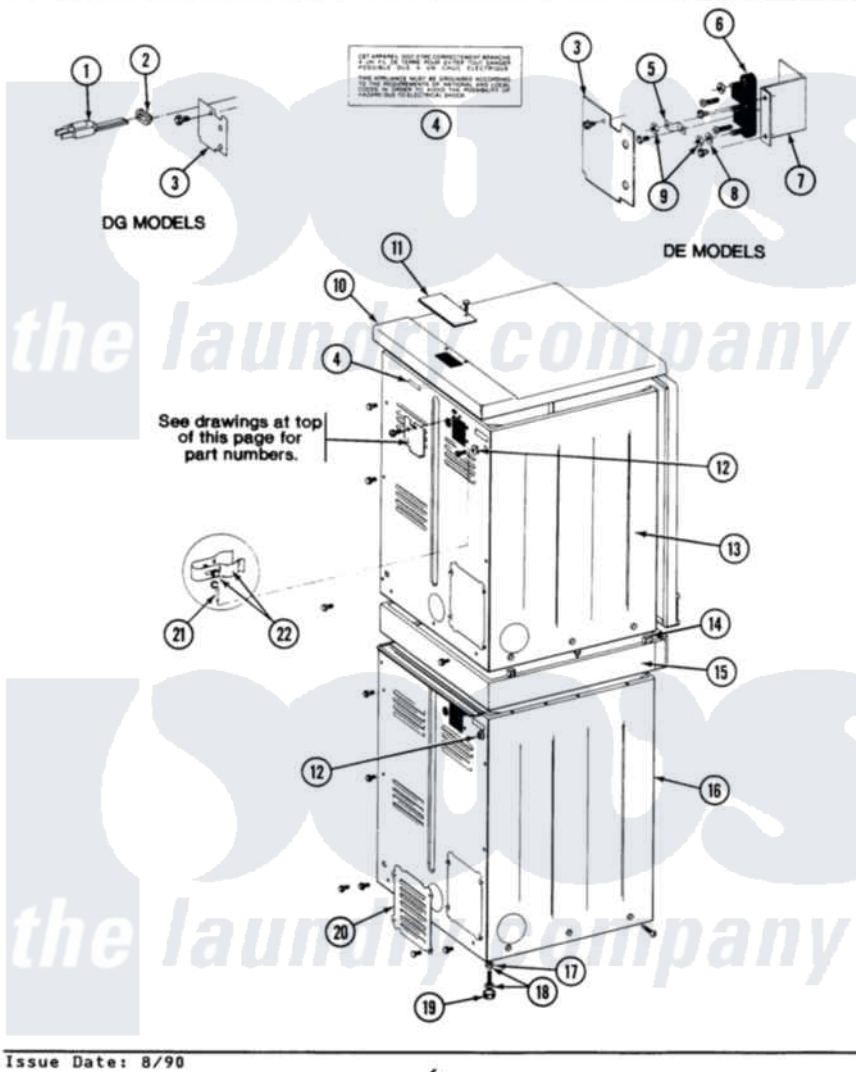

# Maytag GDG27CD 03 - REAR VIEW

SECTION: REAR VIEW  
MODEL: DE-D627CD

Issue Date: 8/90

Maytag Commercial Maytag GDG27CD Dryer Parts Parts Diagram 03 - REAR VIEW  
Click on the part number to view part

Item	Original Part Number	Replaced By	Status	Part Description
001	302521		Not Available	CORD, POWER PART NOT USED-GAS MODELS ONLY
002	<a href="#">211881</a>			Grommet, Cord Part Not Used-Gas Models Only
003	<a href="#">Y313561</a>			Screw---NA
"	Y312905		Not Available	COVER, TERMINAL
004	<a href="#">214519</a>			LABEL, ELECTRICAL INSTR. PART NOT USED-GAS MODELS ONLY
005	Y311423	<a href="#">489483</a>		Screw 10-32 X 1/2
"	<a href="#">Y312184</a>			Strap, Grounding
006	<a href="#">400008</a>			Block, Terminal
"	<a href="#">Y312209</a>	<a href="#">W10001200</a>		Screw
007	<a href="#">Y313561</a>			Screw---NA
"	<a href="#">Y312904</a>			Bracket, Terminal Block
008	<a href="#">Y311270</a>			Washer, Terminal Block
009	<a href="#">311484</a>	<a href="#">112432</a>		Nut
010	<a href="#">307104</a>			Top Cover Assembly

"	NLA		Not Available	TOP COVER ASSY
011	NLA		Not Available	COVER PLATE
"	<a href="#">Y313559</a>			Screw
012	NLA		Not Available	SCREW & WASHER ASSY.
013	<a href="#">213007</a>			Xfor Cabinet See Cabinet, Back
"	NLA		Not Available	CABINET (WHT)
"	Y310632	<a href="#">1163839</a>		Screw
014	310933	<a href="#">33002194</a>		Nut, Speed
015	NLA		Not Available	COUPLING COLLAR-WHITE
"	Y310632	<a href="#">1163839</a>		Screw
016	NLA		Not Available	CABINET, LOWER (WHITE)
017	<a href="#">210385</a>			Lock Nut For Adjustable Leg
018	Y302699	<a href="#">22003428</a>		Leg, Adjustable
019	<a href="#">210684</a>			Foot, Adjustable Leg
020	<a href="#">211294</a>	<a href="#">90767</a>		Screw, 8A X 3/8 HeX Washer Head Tapping
"	<a href="#">Y313561</a>			Screw----NA
"	Y312951		Not Available	ACCESS COVER, BACK
021	<a href="#">311155</a>			Ground Wire And Clamp
022	<a href="#">301548</a>			Clamp, Ground Wire