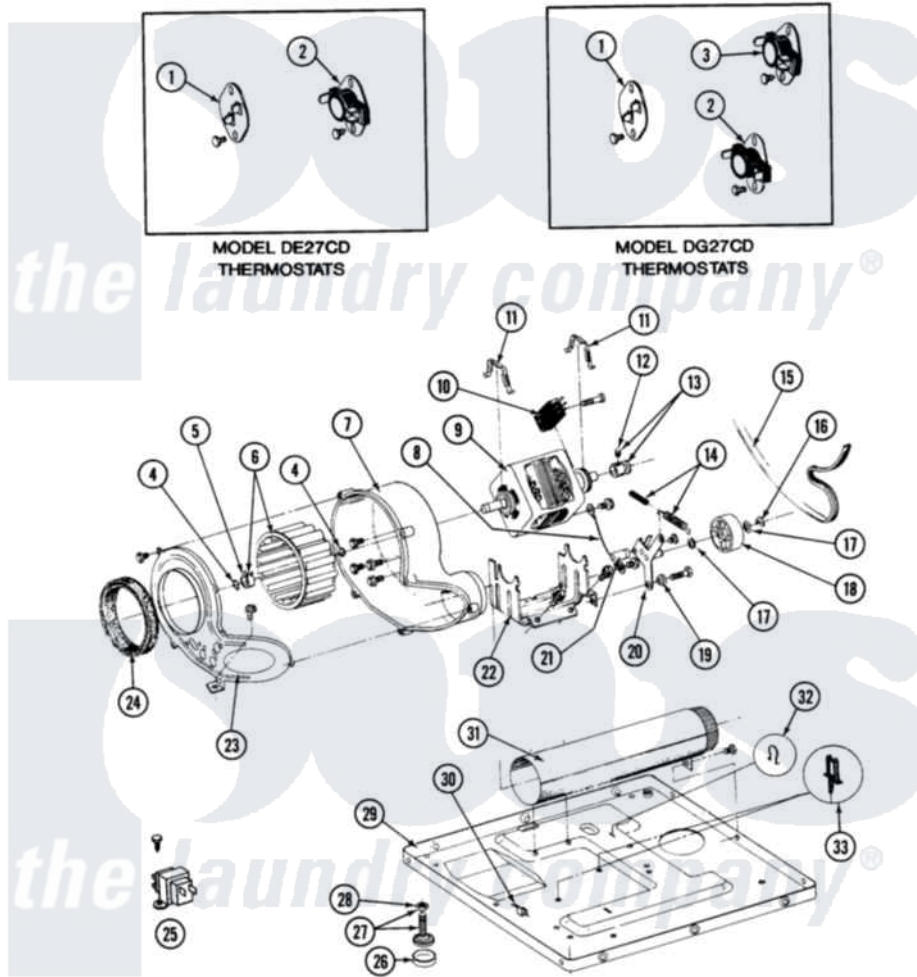

Maytag GDG27CD 07 - MOTOR, BLOWER, BASE FRAME & THERMOSTATS

SECTION: MOTOR, BLOWER, BASE FRAME & THERMOSTATS
 MODEL: DE-DG27CD

Issue Date: 8/90

22

Maytag [Commercial Maytag GDG27CD Dryer Parts](#) Parts Diagram 07 - MOTOR, BLOWER, BASE FRAME & THERMOSTATS

[Click on the part number to view part](#)

Item	Original Part Number	Replaced By	Status	Part Description
001	211294	90767		Screw, 8A X 3/8 HeX Washer Head Tapping
"	306056			Thermistor Temp. Control Part Not Used Mde/G26pc Only.
002	211294	90767		Screw, 8A X 3/8 HeX Washer Head Tapping
"	Y303391	33303391		Thermostat, Cycling
003	211294	90767		Screw, 8A X 3/8 HeX Washer Head Tapping
"	303392			Thermostat, Cycling
004	410233	9703438		Ring-Retrn
005	312967			Clamp, Blower Housing
006	Y303836			Blower Wheel Assembly And Clamp
007	Y312893			Housing, Blower
008	901220			Ground Wire
"	910343	488234		Screw 8-32 X 1/4