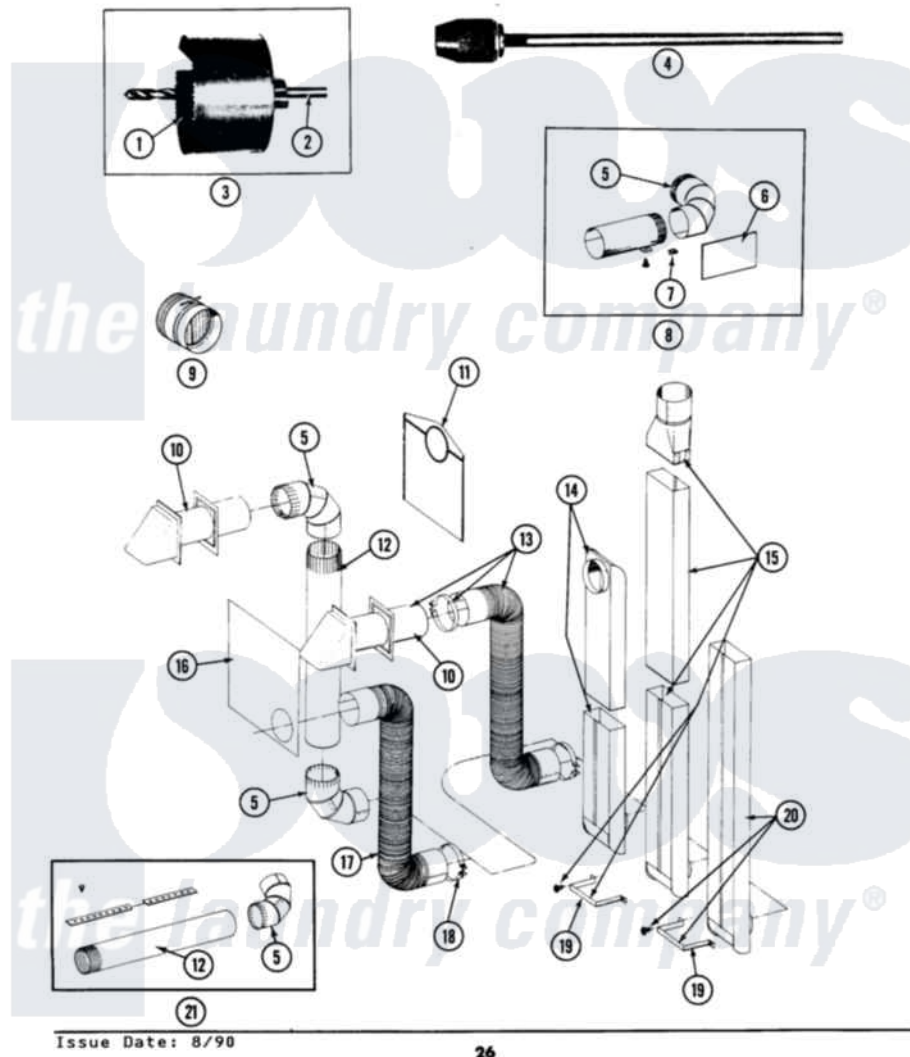

Maytag GDG27CD 08 - INSTALLATION ACCESSORIES

SECTION: INSTALLATION ACCESSORIES
 MODEL: DE-DG27CD

Maytag Commercial Maytag GDG27CD Dryer Parts Parts Diagram 08 - INSTALLATION ACCESSORIES
 Click on the part number to view part

Item	Original Part Number	Replaced By	Status	Part Description
001	NLA		Not Available	BLADE, SAW
002	NLA		Not Available	REPLACEMENT DRILL
003	NLA		Not Available	HOLE SAW W/DRILL BIT
004	NLA		Not Available	EXTENSION CHUCK, DRILL
005	Y059131			Elbow, Venting
006	312302			Insulation, Exhaust Duct Kit
007	213323			Fastener, Exhaust Duct Kit
008	211294	90767		Screw, 8A X 3/8 Hex Washer Head Tapping
"	Y304652			Exhaust Duct Kit
009	NLA		Not Available	DAMPER, BACK DRAFT
010	Y059129	4396007RW		Vent Hood
011	311353		Not Available	BAG, LINT (DACRON)
012	Y059130			Pipe, Venting
013	Y059143			Flexible Vent Kit
014	Y059135			Vent Duct Assembly
015	NLA		Not Available	RECTANGULAR VENT KIT

016	Y059134		PLATE, ALUM. WINDOW (15``X20``)
017	Y304353	4396010RP	6ft Scvent
018	Y304630		Clamp, Flexible Duct
019	211294	90767	Screw, 8A X 3/8 HeX Washer Head Tapping
"	NLA	Not Available	BRACKET, EXHAUST DEFLECTOR
020	NLA	Not Available	EXHAUST DEFLECTOR KIT
021	NLA	Not Available	EXHAUST DEFLECTOR KIT
"	Y059130		Pipe, Venting
"	Y059131		Elbow, Venting
"	Y251119	3177991	Screw