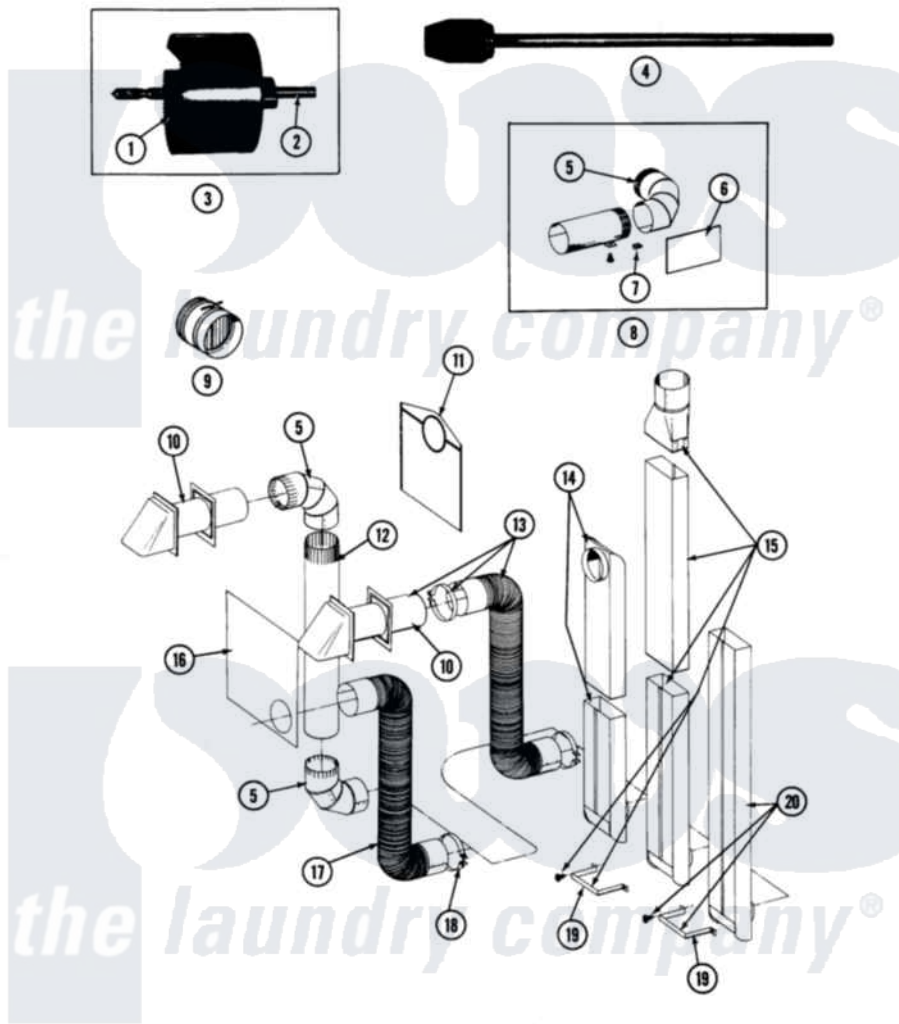

Maytag GDG27CT 03 - INSTALLATION ACCESSORIES

SECTION: INSTALLATION ACCESSORIES
 MODEL: ALL MODELS

Issue Date: 10/90

40

Maytag [Commercial Maytag GDG27CT Dryer Parts](#) Parts Diagram 03 - INSTALLATION ACCESSORIES
 Click on the part number to view part

Item	Original Part Number	Replaced By	Status	Part Description
001	NLA		Not Available	BLADE, SAW
002	NLA		Not Available	REPLACEMENT DRILL
003	NLA		Not Available	HOLE SAW W/DRILL BIT
004	NLA		Not Available	EXTENSION CHUCK, DRILL
005	Y059131			Elbow, Venting
006	312302			Insulation, Exhaust Duct Kit
007	213323			Fastener, Exhaust Duct Kit
008	211294	90767		Screw, 8A X 3/8 HeX Washer Head Tapping
"	Y304652			Exhaust Duct Kit
009	NLA		Not Available	DAMPER, BACK DRAFT
010	Y059129	4396007RW		Vent Hood
011	311353		Not Available	BAG, LINT (DACRON)
012	Y059130			Pipe, Venting
013	Y059143			Flexible Vent Kit
014	Y059135			Vent Duct Assembly
015	NLA		Not Available	RECTANGULAR VENT KIT

016	Y059134		PLATE, ALUM. WINDOW (15``X20``)
017	Y304353	4396010RP	6ft Scvent
018	Y304630		Clamp, Flexible Duct
019	211294	90767	Screw, 8A X 3/8 HeX Washer Head Tapping
"	NLA	Not Available	BRACKET, EXHAUST DEFLECTOR
020	NLA	Not Available	EXHAUST DEFLECTOR KIT