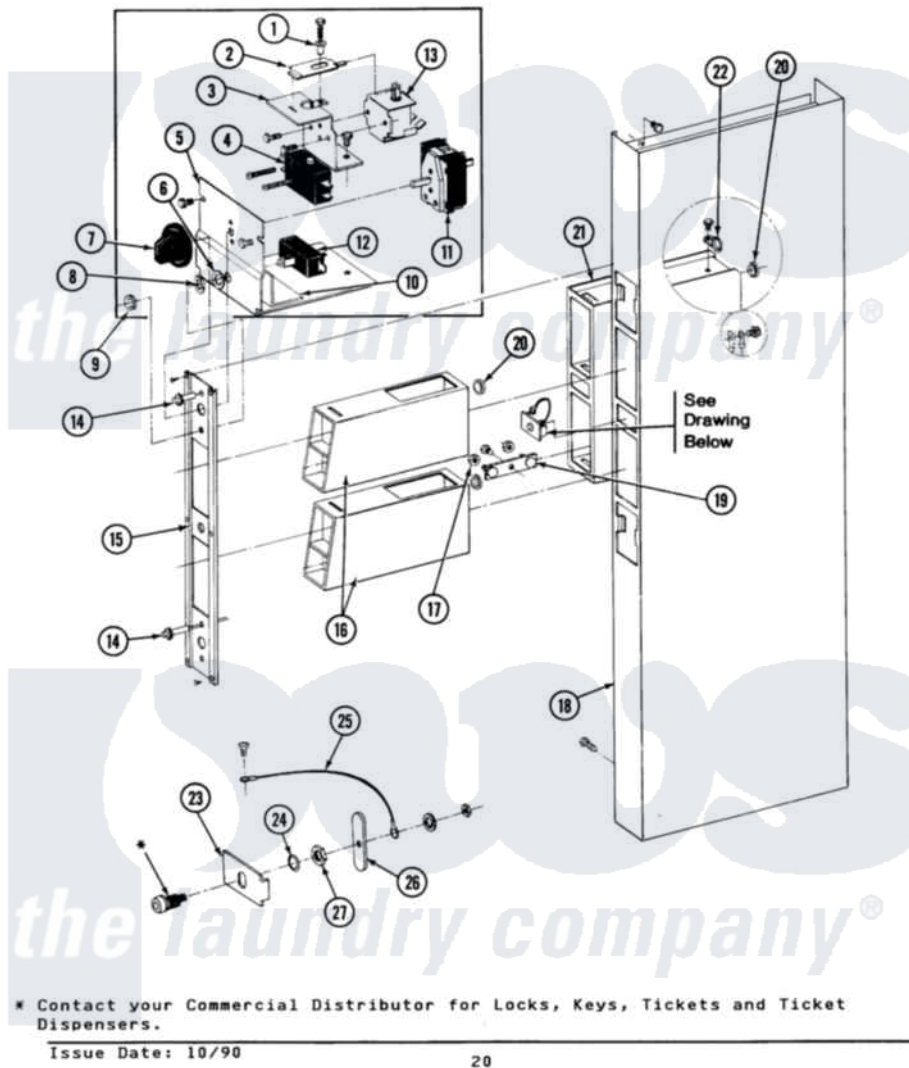

Maytag GDG27CT 04 - CONTROL CENTER SHROUD

SECTION: CONTROL CENTER SHROUD - CT
 MODEL: DE-DG27CT

Maytag [Commercial Maytag GDG27CT Dryer Parts](#) Parts Diagram 04 - CONTROL CENTER SHROUD
 Click on the part number to view part

Item	Original Part Number	Replaced By	Status	Part Description
001	NLA		Not Available	SPACER FOR ADVANCE RELAY
002	NLA		Not Available	SPRING LEVER FOR RELAY
003	212276	W10116760		Screw
"	212949	22001866		Screw, Relay
"	NLA		Not Available	RELAY BRACKET
004	212950	M0227520		Screw-Tc No.6-32 X 13/16", Preform SwiTch
"	Y303787		Not Available	SWITCH FOR RELAY
005	212276	W10116760		Screw
"	Y314261			Switch And Relay Bracket
006	312751			Lockwasher, Start Switch
007	205663			Knob For Selector Switch
008	Y312706	422617		Nut
009	Y312702			Knurled Nut, Start Switch
010	NLA		Not Available	INSULATOR
011	307253			Switch, Cycle Selector

"	Y313588	488234		Screw 8-32 X 1/4
012	306941	W10149462		Switch, Push-To-Start
013	212951			Screw, No.6-32 X 1/4 Inch
"	305393			Solenoid For Relay Assembly
014	303963		Not Available	LIGHT, INDICATOR
015	315037		Not Available	PANEL, VAULT
"	Y313424			Screw, Vault Panel
016	NLA		Not Available	OUTER CASE-WHITE
017	Y052740	62739		Nut, Lock
018	213648	98165		Screw
"	NLA		Not Available	CONTROL SHROUD-WHITE
019	212276	W10116760		Screw
"	NLA		Not Available	MTG. STRAP----NA
020	Y313671	33001303		Grommet, Plate Hole
021	211294	90767		Screw, 8A X 3/8 HeX Washer Head Tapping
"	305534		Not Available	VAULT ASSEMBLY
"	Y310632	1163839		Screw
"	Y313559			Screw
022	211168	W10139210		Screw, 8-18 X 5/16
"	910768	M0280301		Tie Electr
023	Y313427	206637		Lock Kit
024	NLA		Not Available	SPRING WASHER FOR LOCK
025	211168	W10139210		Screw, 8-18 X 5/16
"	Y303981			Ground Wire For Latch
026	Y313427	206637		Lock Kit
027	212328	W10139762		Hex Nut, 3/4-27