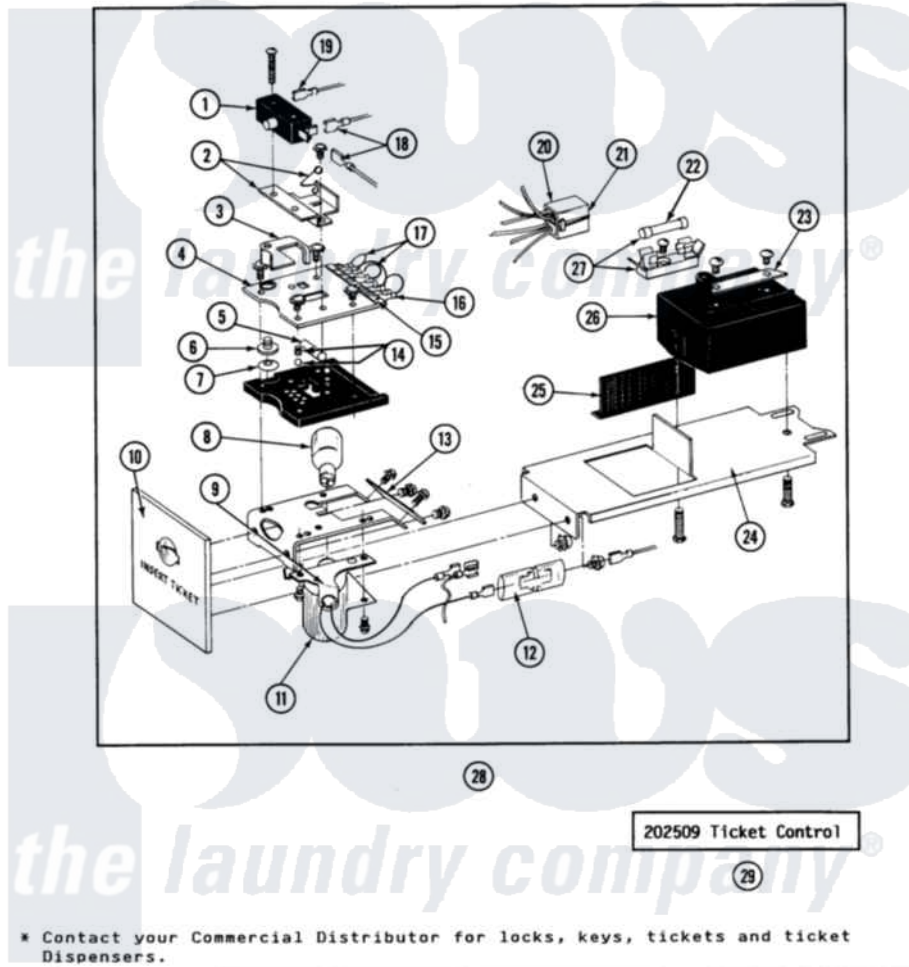

Maytag GDG27CT 06 - CONTROL CENTER COMPONENTS

SECTION: CT CONTROL CENTER COMPONENTS
 MODEL: DE-DG27CT

Issue Date: 10/90

24

[Maytag Commercial Maytag GDG27CT Dryer Parts](#) Parts Diagram 06 - CONTROL CENTER COMPONENTS
 Click on the part number to view part

Item	Original Part Number	Replaced By	Status	Part Description
001	204882		Not Available	SWITCH FOR TICKET CONTROL
"	NLA		Not Available	SCREW
002	204881			Cam Plate Assembly
"	NLA		Not Available	SEMS SCREW (No.4-40 X 1/2 INC)
003	214218			Lever, Switch
004	212452			Board, Circuit
"	NLA		Not Available	SEMS SCREW (No.4-40 X 1/2 INC)
005	214275			Roller For Cam
006	214220			Adjustment Thumb Wheel
007	NLA		Not Available	SPRING WASHER
008	202479	A3167501		Lamp Oven, Int.
009	NLA		Not Available	LAMP SOCKET WITH BRACKET
010	212519	488234		Screw 8-32 X 1/4
"	NLA		Not Available	FRONT PLATE F/TICKET

	NLA		Not Available	CONTR
011	212533			SHIELD FOR HEAT LAMP
"	NLA		Not Available	SCREW, SHIELD TO CONTROL
012	Y201110		Not Available	CONNECTOR, WIRE (INDIC. LIGHT)
013	NLA		Not Available	SCREW, SHIELD TO CONTROL
014	203140			Contact Ball Kit
015	NLA		Not Available	OVERLAY FOR CIRCUIT BOARD
016	Y311550		Not Available	SPADE (MINIATURE)
017	NLA		Not Available	JUMPER WIRE (BLACK)
018	NLA		Not Available	SPADE CONNECTOR
019	211737	248562		Terminal
020	NLA		Not Available	HARNESS FOR TICKET CONTROL
021	213074			Pin Receptacle For Plug
"	NLA		Not Available	PIN FOR PLUG
022	202713	22001555		Fuse
023	311612		Not Available	COVER, CIRCUIT BOARD TERMINALS
"	311613	Y311711		Screw, Fuse Block
024	211294	90767		Screw, 8A X 3/8 HeX Washer Head Tapping
"	NLA		Not Available	BRACKET FOR TICKET ASSEMBLY
025	NLA		Not Available	SHIELD
026	202477	22003292		Control As
027	NLA		Not Available	FUSE BLOCK WITH FUSE
028	NLA		Not Available	TICKET RECEIVER ASSEMBLY
029	202509			Ticket Control Assembly