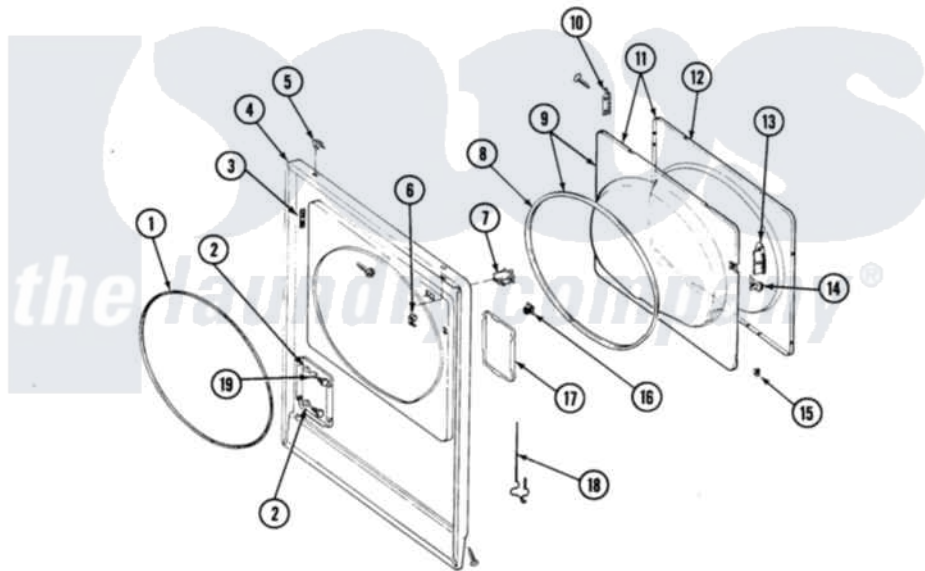

Maytag GDG27CT 07 - FRONT PANEL & DOOR ASSEMBLY

SECTION: FRONT PANEL & DOOR ASSEMBLY
 MODEL: DE-DG27CS-CT

Issue Date: 10/90

Maytag Commercial Maytag GDG27CT Dryer Parts Parts Diagram 07 - FRONT PANEL & DOOR ASSEMBLY
 Click on the part number to view part

Item	Original Part Number	Replaced By	Status	Part Description
001	314937			Seal, Front Panel
002	NLA		Not Available	BUSHING
003	Y313907			Fastener, Twin
004	204439			Screw And Fstner Assembly
"	212949	22001866		Screw, Relay
"	307998L			Front Panel----NA
"	NLA		Not Available	FRONT PANEL (WHT)
005	212982	22001650		Fastener, Spring
006	Y310376			Clip, Door Switch Harness
007	Y305754	W10169313		Switch-Dor
008	314935	33001192		Seal, Door
009	308069		Not Available	DOOR, INNER W/GASKET
010	307099	33001230		Hinge, Door
"	Y314062			Screw, Door Hinge And Panel
011	NLA		Not Available	DOOR, COMPLETE LESS HINGES (WH
				DOOR W/WINDOW OUTER

012	314967		Not Available	DOOR W/WINDOW OUTER HALF (WHT)
"	NLA		Not Available	DOOR W/WIN CUT OUT OUTER ALMNA
013	314939			Handle, Door
"	314974			Handle, Door
"	314975			Handle, Door
014	314936	33001305		Strike, Door
"	314944	33001305		Strike, Door
015	Y313910			Clip, Door Liner To Outer Panel
016	306436			Door Latch Kit--W
017	NLA		Not Available	ACCESS DOOR (WHT)
018	Y314025			Latch For Access Door
019	312369			Sleeve, Access Panel Stud Part Not Used
020	Y313340			LABEL, LINT SCREEN INSTRUCTION
021	314941		Not Available	LABEL, INSTRUCTION
022	NLA		Not Available	INSTRUCTION LABEL