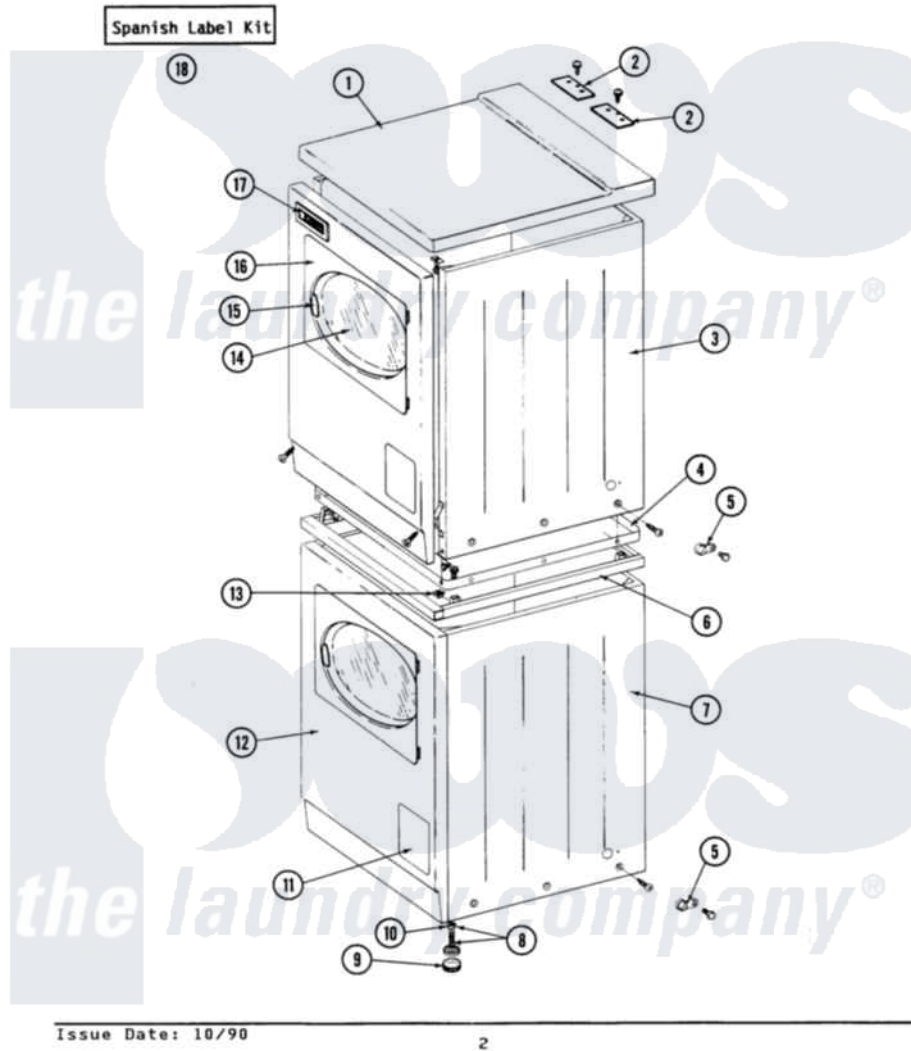

# Maytag GDG27CT 08 - FRONT VIEW

SECTION: FRONT VIEW  
MODEL: DE-DG27CS-CT

Maytag Commercial Maytag GDG27CT Dryer Parts Parts Diagram 08 - FRONT VIEW  
Click on the part number to view part

Item	Original Part Number	Replaced By	Status	Part Description
001	<a href="#">307104</a>			Top Cover Assembly
"	NLA		Not Available	TOP COVER ASSY
002	NLA		Not Available	COVER PLATE
"	<a href="#">Y313559</a>			Screw
003	<a href="#">204445</a>			Screw And Fastener Assembly
"	<a href="#">213007</a>			Xfor Cabinet See Cabinet, Back
"	NLA		Not Available	CABINET, UPPER (WHITE)
004	314663	<a href="#">214354</a>		Screw, Top Cover To Cabnt.
"	Y303361		Not Available	BASE ASSY. (UPPER & LOWER)
005	211168	<a href="#">W10139210</a>		Screw, 8-18 X 5/16
"	910768	<a href="#">M0280301</a>		Tie Electr
006	NLA		Not Available	SPACER ASSM-WHITE
007	307125		Not Available	CABINET, LOWER (WHITE)
"	NLA		Not Available	CABINET, LOWER (ALMOND)
008	Y302699	<a href="#">22003428</a>		Leg, Adjustable

009	<a href="#">210684</a>		Foot, Adjustable Leg
010	<a href="#">210385</a>		Lock Nut For Adjustable Leg
011	NLA	Not Available	ACCESS DOOR (WHITE)
012	<a href="#">204439</a>		Screw And Fstner Assembly
"	<a href="#">307998L</a>		Front Panel----NA
"	NLA	Not Available	FRONT PANEL-WHITE
013	310933	<a href="#">33002194</a>	Nut, Speed
014	308069	Not Available	DOOR, INNER W/GASKET
015	<a href="#">314939</a>		Handle, Door
"	<a href="#">314974</a>		Handle, Door
"	<a href="#">314975</a>		Handle, Door
016	NLA	Not Available	DOOR, COMPLETE LESS HINGES (WH
017	NLA	Not Available	NAME PLATE
018	NLA	Not Available	SPANISH LABEL KIT