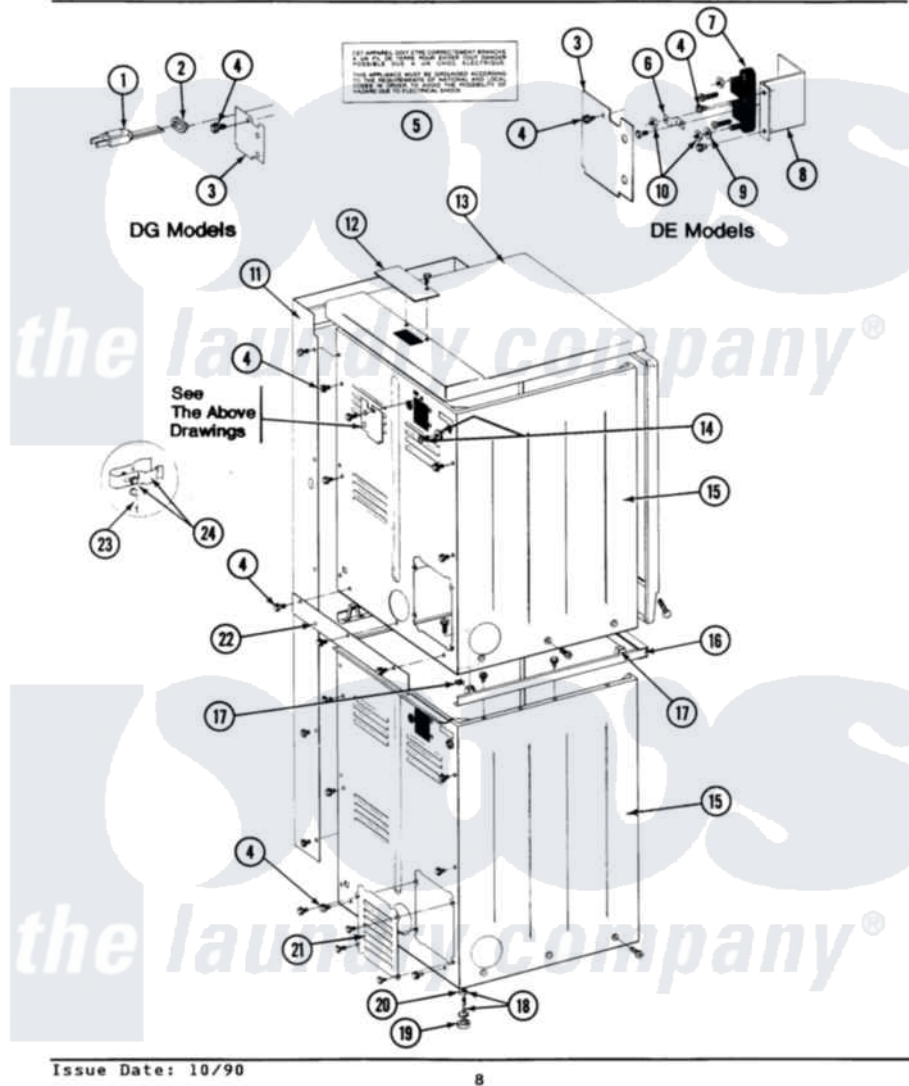

Maytag GDG27CT 09 - REAR VIEW

SECTION: REAR VIEW
MODEL: DE-DG27CS-CT

Maytag Commercial Maytag GDG27CT Dryer Parts Parts Diagram 09 - REAR VIEW
Click on the part number to view part

Item	Original Part Number	Replaced By	Status	Part Description
001	302521		Not Available	CORD, POWER PART NOT USED-GAS MODELS ONLY
002	211881			Grommet, Cord Part Not Used-Gas Models Only
003	Y312905		Not Available	COVER, TERMINAL
004	Y313561			Screw----NA
005	214519			LABEL, ELECTRICAL INSTR. PART NOT USED-GAS MODELS ONLY
006	Y311423	489483		Screw 10-32 X 1/2
"	Y312184			Strap, Grounding
007	400008			Block, Terminal
"	Y312209	W10001200		Screw
008	Y312904			Bracket, Terminal Block
009	Y311270			Washer, Terminal Block
010	311484	112432		Nut
011	NLA		Not Available	SCREW
012	NLA		Not Available	COVER PLATE

"	Y313559		Screw
013	307104		Top Cover Assembly
"	NLA	Not Available	TOP COVER ASSY ALM
014	NLA	Not Available	SCREW & WASHER ASSY.
015	213007		Xfor Cabinet See Cabinet, Back
"	307125	Not Available	CABINET, LOWER (WHITE)
"	NLA	Not Available	CABINET, LOWER (ALMOND)
"	Y310632	1163839	Screw
016	911050	4312464	Screw
"	NLA	Not Available	SPACER ASSM-WHITE
"	Y310632	1163839	Screw
017	310933	33002194	Nut, Speed
018	Y302699	22003428	Leg, Adjustable
019	210684		Foot, Adjustable Leg
020	210385		Lock Nut For Adjustable Leg
021	211294	90767	Screw, 8A X 3/8 HeX Washer Head Tapping
"	Y312951	Not Available	ACCESS COVER, BACK
"	Y313559		Screw
022	NLA	Not Available	FILLER STRIP
"	Y310632	1163839	Screw
023	311155		Ground Wire And Clamp
024	301548		Clamp, Ground Wire
"	313122		Screw - Baffle To Tumbler