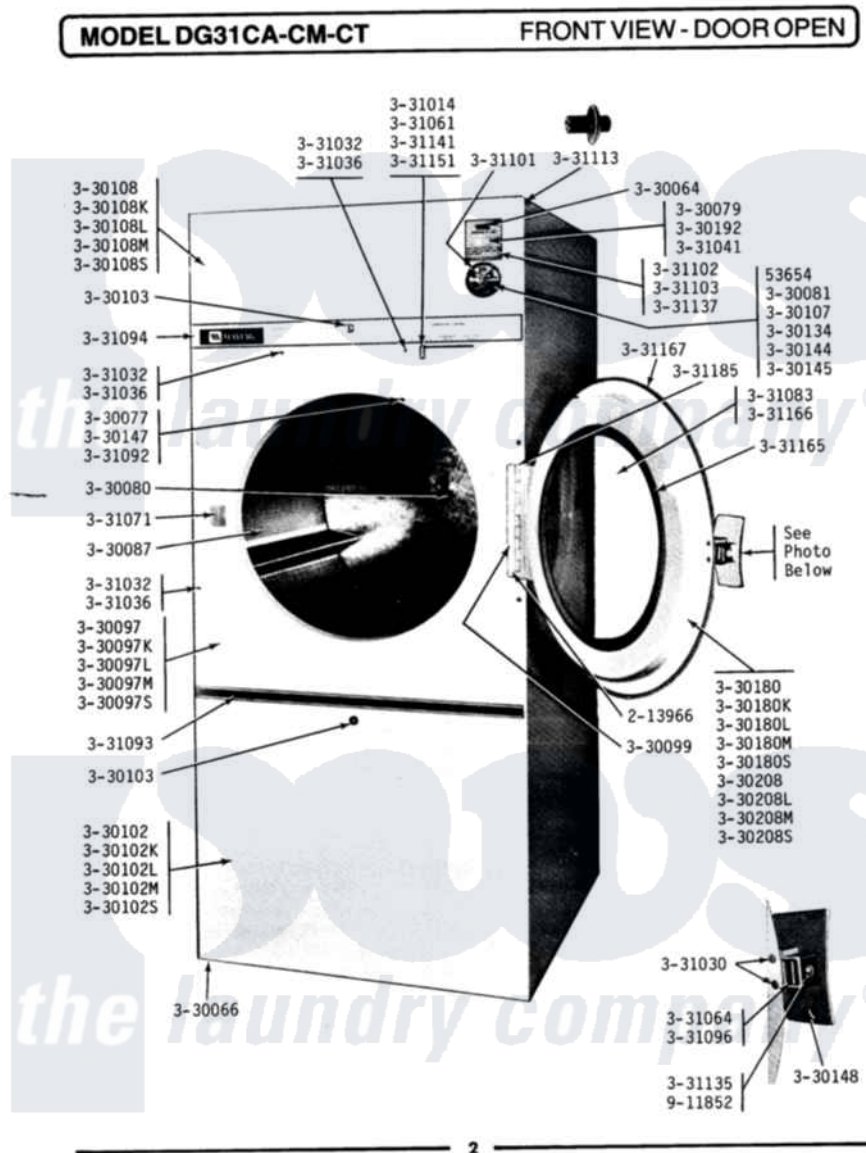

# Maytag GDG31CA 01 - FRONT VIEW-DOOR OPEN

Maytag Commercial Maytag GDG31CA Dryer Parts Parts Diagram 01 - FRONT VIEW-DOOR OPEN  
 Click on the part number to view part

Item	Original Part Number	Replaced By	Status	Part Description
	NI	NLA	Not Available	GULMITE WRENCH No.8
	"	NLA	Not Available	SCREW, No.5-40 X 3/8
003	213966	<a href="#">3400014</a>		Screw
004	<a href="#">Y330064</a>			Pilot Light
	NI	NLA	Not Available	LEVELING LEG
006	<a href="#">Y330077</a>			Door Switch
007	Y330079		Not Available	SWITCH, PUSH-TO-START
008	Y330080		Not Available	SPIDER & SHAFT ASSEMBLY
009	<a href="#">330081</a>			Timer - CA 60 Minutes
010	<a href="#">Y330087</a>			Drum Assembly Complete
	NI	NLA	Not Available	FRONT PANEL (WHT)
	"	NLA	Not Available	(ALM)
	"	NLA	Not Available	(H. WHEAT)
	"	NLA	Not Available	HINGE, DOOR
016	<a href="#">Y330102</a>			FRONT PANEL-WHITE
	NI	NLA	Not Available	(ALM)