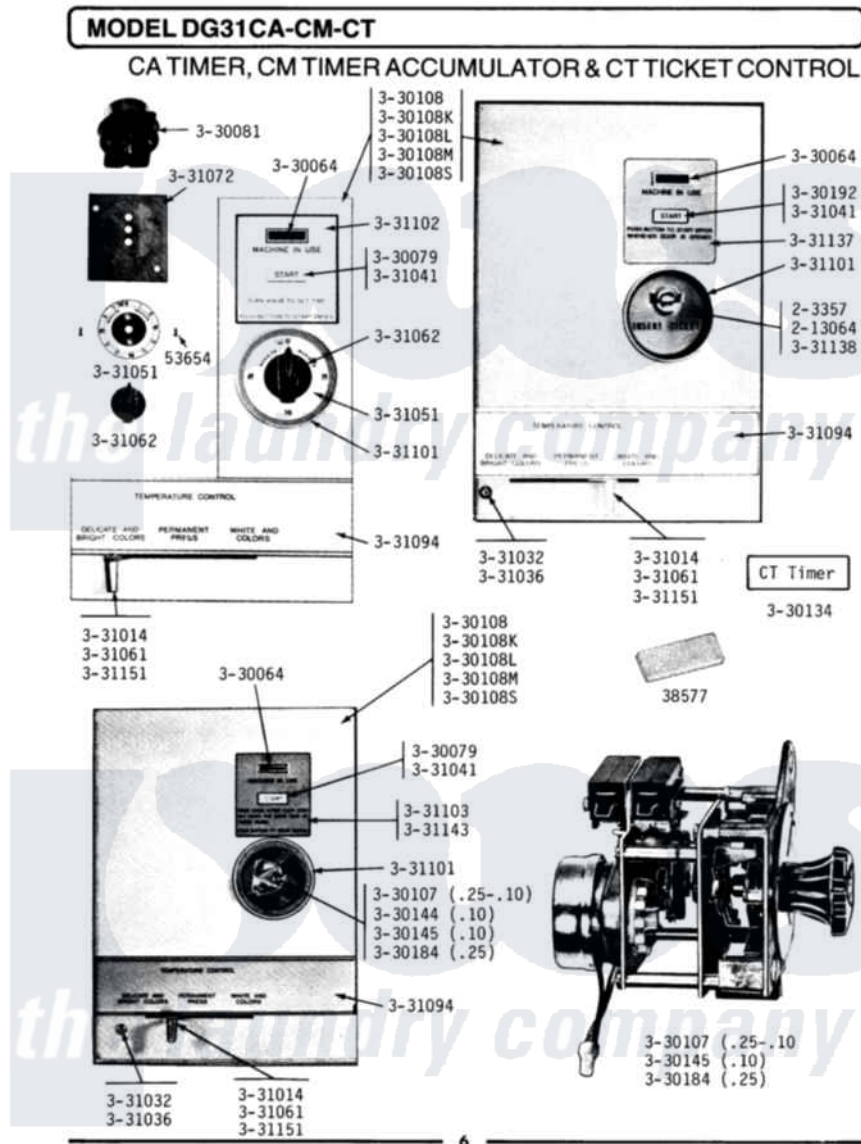

Maytag GDG31CA 02 - TIMER ACCUMULATORS & TICKET CONTROL

Maytag Commercial Maytag GDG31CA Dryer Parts Parts Diagram 02 - TIMER ACCUMULATORS & TICKET CONTROL
Click on the part number to view part

Item	Original Part Number	Replaced By	Status	Part Description
NI	NLA		Not Available	TOOL, ADJUST TIMING SWITCH
"	NLA		Not Available	SCREW, No.5-40 X 3/8
"	NLA		Not Available	PALNUT
"	NLA		Not Available	FRONT PLATE, TICKET CONTROL
005	Y330064			Pilot Light
006	Y330079		Not Available	SWITCH, PUSH-TO-START
007	330081			Timer - CA 60 Minutes
NI	NLA		Not Available	PART NOT USED
"	NLA		Not Available	FRONT PANEL (WHT)
010	330108L		Not Available	FRONT PANEL-ALMOND
011	330108M		Not Available	FRONT PANEL-HARVEST WHEAT
NI	NLA		Not Available	PART NOT USED
"	NLA		Not Available	MOUNTING PLATE (ACCUMULATOR)
014	Y330145		Not Available	CONTA ACCUMULATOR

014	330143	Not Available	ASSEMBLY
015	330184		Timer Accumulator-25
016	Y330192	Not Available	SWITCH, PUSH TO START
017	331014	8281196	Screw
018	331032	61002031	Screw, Handle
019	331036		Washer-Front Panel Screws
020	331041		Button-Push-To-Start Switch
NI	NLA	Not Available	TIMER DIAL - CA 60 MINUTES
022	331061		Knob For Temperature Control
NI	NLA	Not Available	KNOB, TIMER
"	NLA	Not Available	MOUNTING PLATE, TIMER
"	NLA	Not Available	TRIM BAR, UPPER PANEL
026	331101	Not Available	BEZEL FOR TIMER-ACCUMULATOR
NI	NLA	Not Available	INSTRUCTION PLATE
"	NLA	Not Available	PART NOT USED
"	NLA	Not Available	PART NOT USED
"	NLA	Not Available	MOUNTING PLATE-TICKET CONT
"	NLA	Not Available	INSTRUCT LABEL - SINGLE COI
032	331151		Lever-Temperature Control