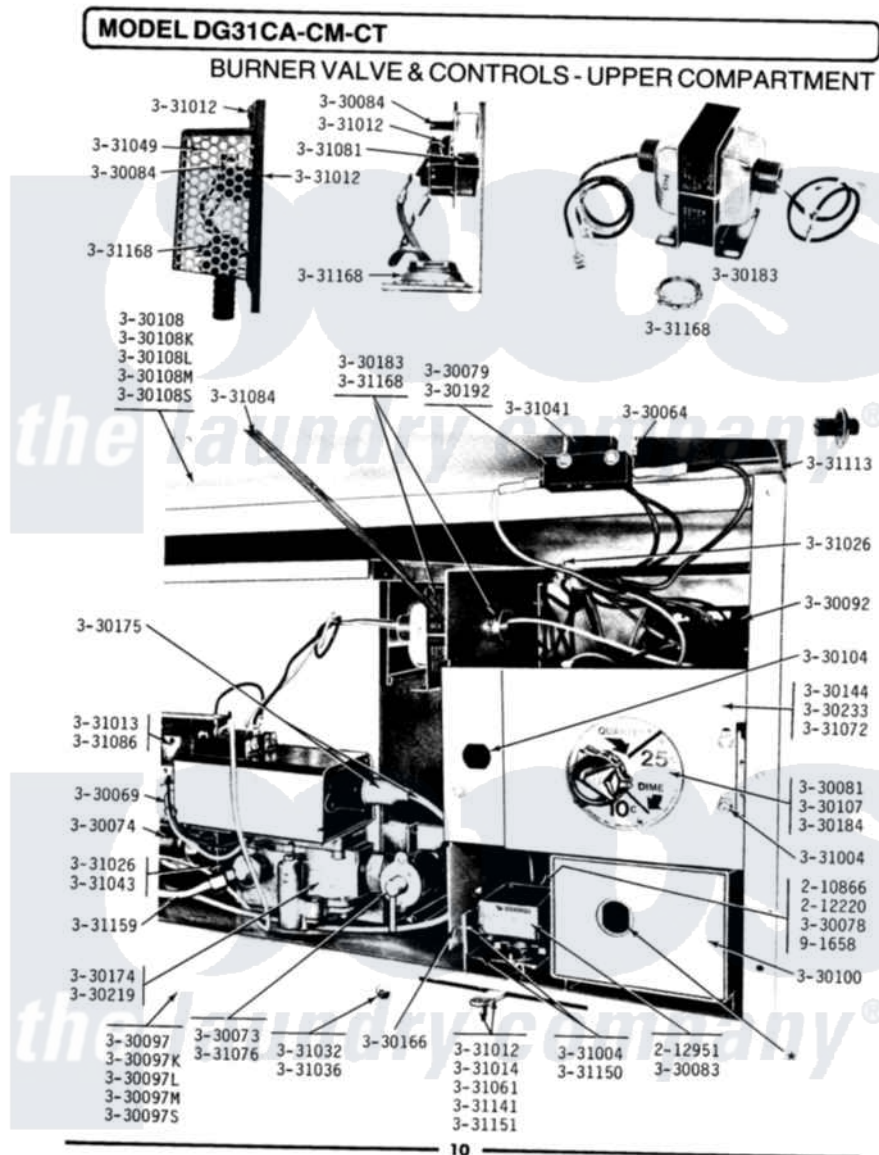

Maytag GDG31CA 05 - BURNER VALVE & CONTROLS-UPPER COMP.

Maytag Commercial Maytag GDG31CA Dryer Parts Parts Diagram 05 - BURNER VALVE & CONTROLS-UPPER COMP.
 Click on the part number to view part

Item	Original Part Number	Replaced By	Status	Part Description
001	210866			Nut, Twin Speed
002	212220	213501		Screw, No.6-20 X 1-1/8 Inch
003	212951			Screw, No.6-32 X 1/4 Inch
004	Y330064			Pilot Light
NI	NLA		Not Available	BURNER, MAIN
006	Y330073			Valve, Shut-Off
NI	NLA		Not Available	MANIFOLD, MAIN BURNER
008	Y330078			Cool-Down Bypass Switch
009	Y330079		Not Available	SWITCH, PUSH-TO-START
010	330081			Timer - CA 60 Minutes
011	Y330083		Not Available	CONTROL, TEMPERATURE
012	330084			Thermostat, Hi-Limit
013	Y330092			Terminal Block
NI	NLA		Not Available	FRONT PANEL (WHT)
"	NLA		Not Available	(ALM)
"	NLA		Not Available	(H. WHEAT)