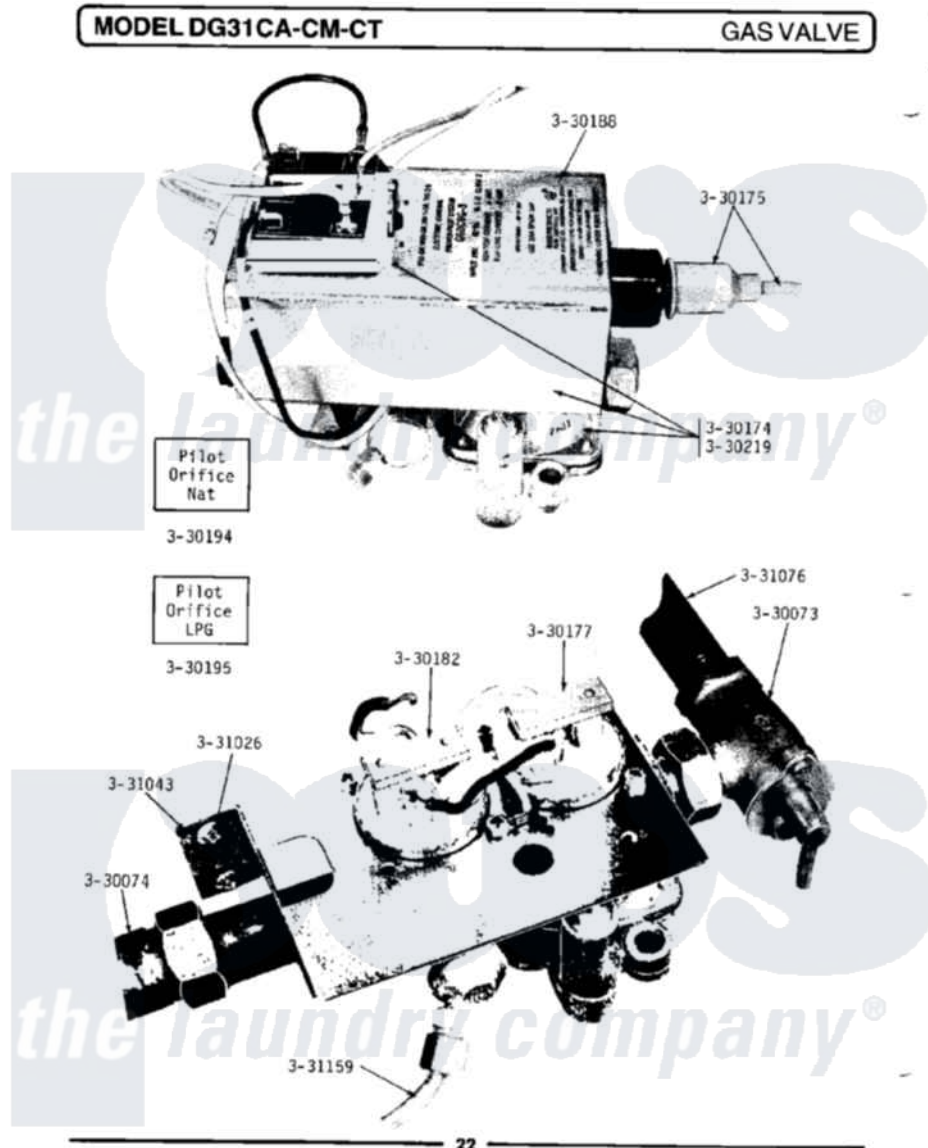

Maytag GDG31CA 07 - GAS VALVE

Maytag [Commercial Maytag GDG31CA Dryer Parts](#) Parts Diagram 07 - GAS VALVE
 Click on the part number to view part

Item	Original Part Number	Replaced By	Status	Part Description
001	Y330073			Valve, Shut-Off
NI	NLA		Not Available	MANIFOLD, MAIN BURNER
003	Y330174			Electronic Ignition Control
004	Y330175			Pilot Burner
005	Y330177			Burner Solenoid-Main
006	Y330182			Burner Solenoid-Pilot
NI	NLA		Not Available	LOCKOUT MODULE
"	NLA		Not Available	PILOT ORIFICE - NAT
009	Y330195			Pilot Orifice - LPG
010	Y330219			Electronic Control Assembly
011	331026	90767		Screw, 8A X 3/8 HeX Washer Head Tapping
NI	NLA		Not Available	BRACKET, GAS CONTROL
"	NLA		Not Available	GAS SUPPLY LINE-28 1/2 INCH
"	NLA		Not Available	PILOT LINE