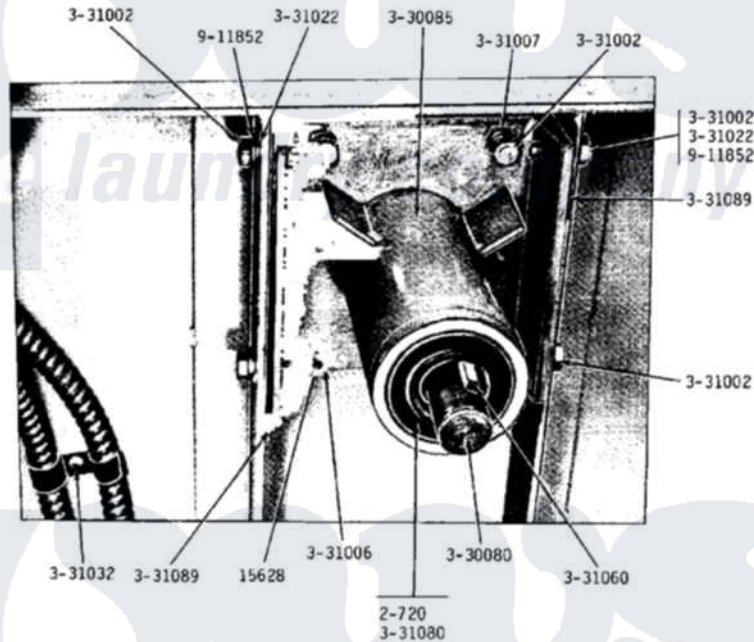

Maytag GDG31CA 12 - DRUM BEARING SUPPORT ASSEMBLY

MODEL DG31CA-CM-CT DRUM BEARING SUPPORT ASSEMBLY

32

Maytag Commercial Maytag GDG31CA Dryer Parts Parts Diagram 12 - DRUM BEARING SUPPORT ASSEMBLY
 Click on the part number to view part

Item	Original Part Number	Replaced By	Status	Part Description
NI	NLA		Not Available	BOLT, 5/16 X 3/4 HEX
002	Y200720	22003441		Bearing, Rear
003	Y330080		Not Available	SPIDER & SHAFT ASSEMBLY
004	Y330085			Drum Support Housing
NI	NLA		Not Available	BOLT, DRUM
"	NLA		Not Available	NUT-DRUM SUPPORT BOLT, 5/16
"	NLA		Not Available	NUT-DRUM SUPPORT BOLT, 3/8
"	NLA		Not Available	WASHER, DRUM SUPPORT
009	331032	61002031		Screw, Handle
010	331060			Key For Drum
011	331080		Not Available	SPACER FOR CENTER BEARING
012	331089			Shim For Drum Rod
013	911852	486009		Lockwasher