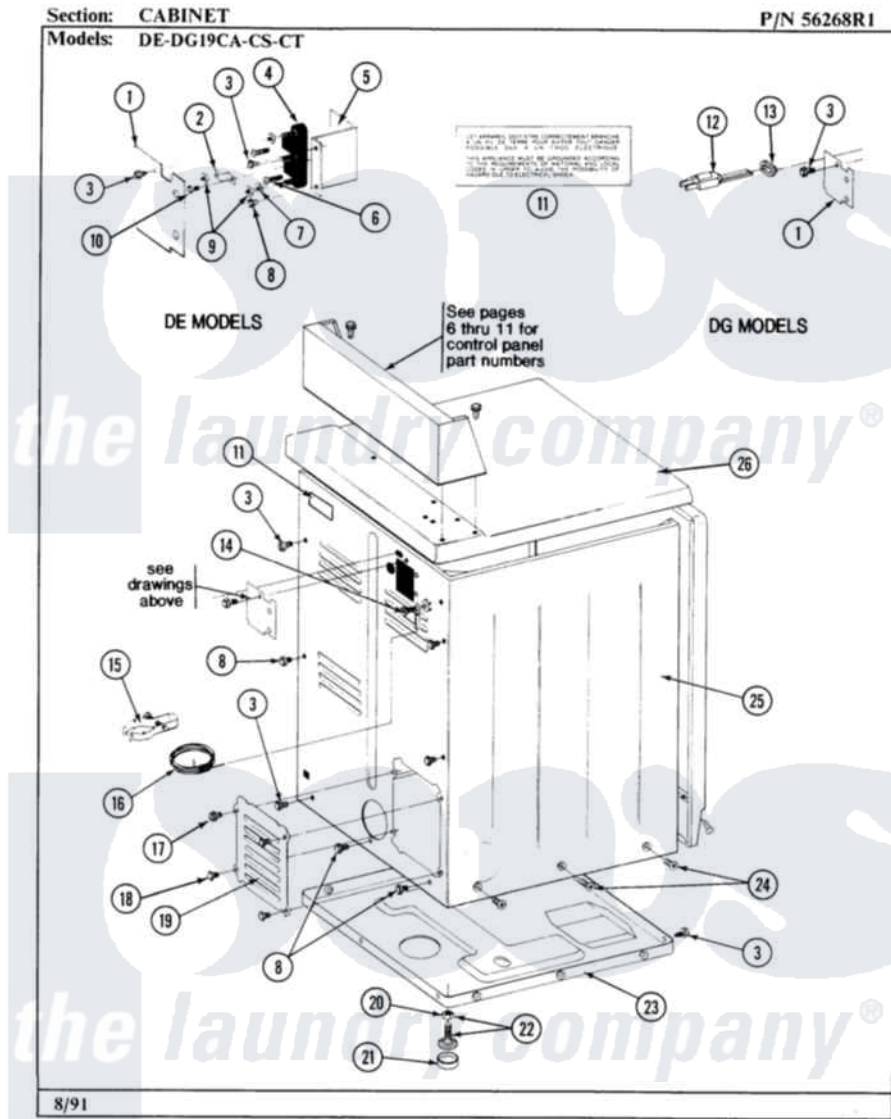

Maytag GDG31CA 14 - REAR VIEW

4

Maytag Commercial Maytag GDG31CA Dryer Parts Parts Diagram 14 - REAR VIEW
Click on the part number to view part

Item	Original Part Number	Replaced By	Status	Part Description
001	Y052749	62739		Nut, Lock
002	NLA		Not Available	LEVELING LEG
003	Y330080		Not Available	SPIDER & SHAFT ASSEMBLY
004	331026	90767		Screw, 8A X 3/8 HeX Washer Head Tapping
005	331032	61002031		Screw, Handle
006	NLA		Not Available	WIRE NUT (6 USED)
007	331048		Not Available	COVER FOR BLOWER IMPELLER
008	331053			Damper
009	331054			Grease Fitting - Pulley Pin
010	NLA		Not Available	HINGE PIN, DAMPER
011	NLA		Not Available	GAS SUPPLY LINE-28 1/2 INCH
012	NLA		Not Available	DRUM ROD
013	NLA		Not Available	SHIELD, MOTOR
014	NLA		Not Available	SUPPORT, REAR COVER

014	NLA	Not Available	(LT)
015	NLA	Not Available	SUPPORT, REAR COVER (RT)
016	NLA	Not Available	BACK GUARD
017	911852	486009	Lockwasher