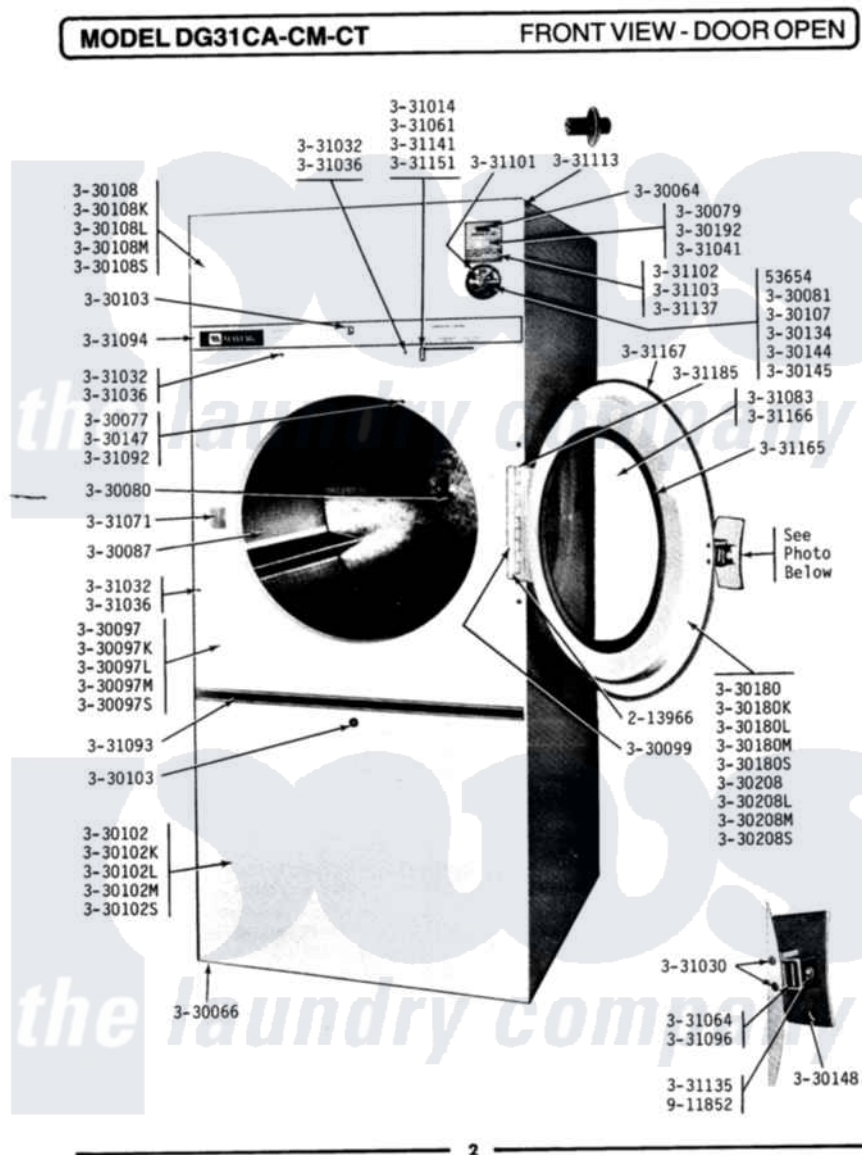

Maytag GDG31CM 01 - FRONT VIEW-DOOR OPEN

Maytag Commercial Maytag GDG31CM Dryer Parts Parts Diagram 01 - FRONT VIEW-DOOR OPEN
 Click on the part number to view part

Item	Original Part Number	Replaced By	Status	Part Description
NI	NLA		Not Available	GULMITE WRENCH No.8
"	NLA		Not Available	SCREW, No.5-40 X 3/8
003	213966	3400014		Screw
004	Y330064			Pilot Light
NI	NLA		Not Available	LEVELING LEG
006	Y330077			Door Switch
007	Y330079		Not Available	SWITCH, PUSH-TO-START
008	Y330080		Not Available	SPIDER & SHAFT ASSEMBLY
009	330081			Timer - CA 60 Minutes
010	Y330087			Drum Assembly Complete
NI	NLA		Not Available	FRONT PANEL-WHITE
"	NLA		Not Available	FRONT PANEL-ALMOND
"	NLA		Not Available	FRONT PANEL-HARVEST WHEAT
"	NLA		Not Available	HINGE FOR DOOR
"	Y330102			FRONT PANEL-WHITE