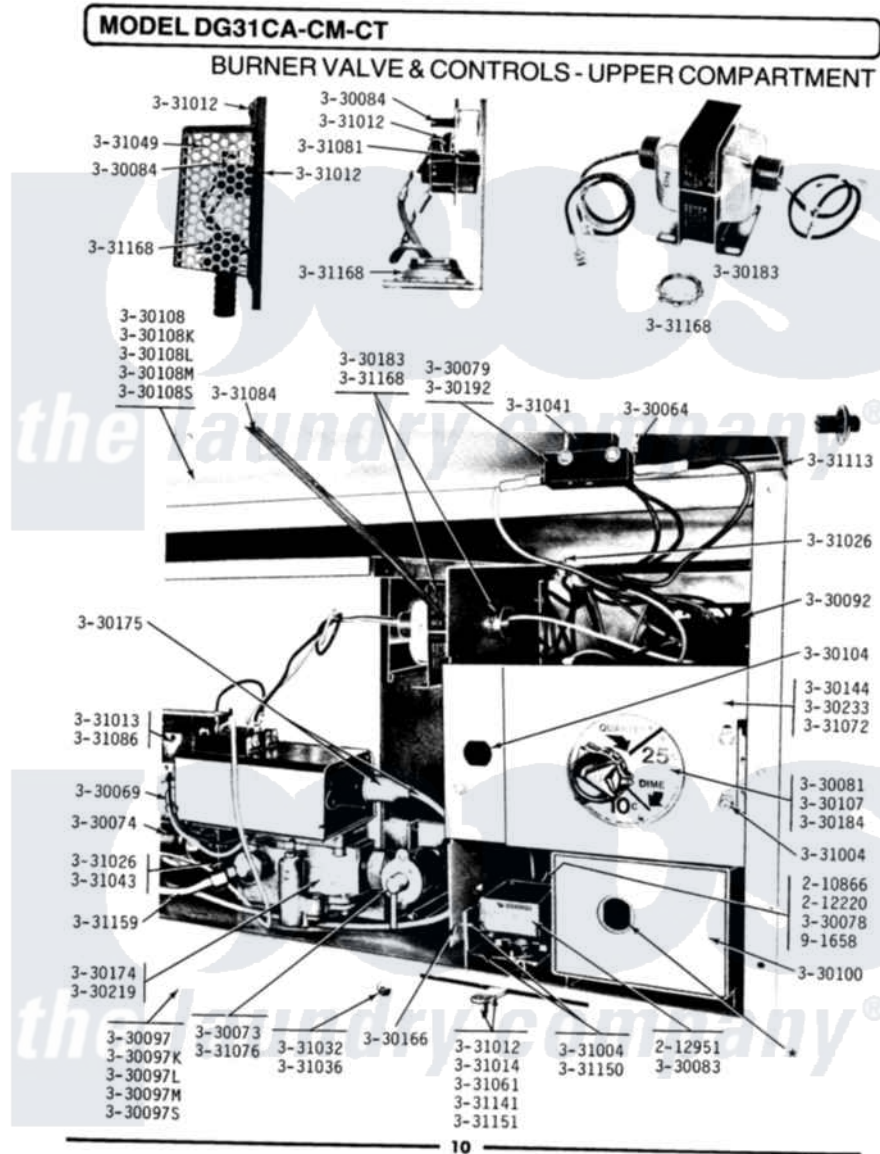

Maytag GDG31CM 06 - BURNER VALVE & CONTROLS-UPPER COMP.

Maytag Commercial Maytag GDG31CM Dryer Parts Parts Diagram 06 - BURNER VALVE & CONTROLS-UPPER COMP.

Click on the part number to view part

Item	Original Part Number	Replaced By	Status	Part Description
001	210866			Nut, Twin Speed
002	212220	213501		Screw, No.6-20 X 1-1/8 Inch
003	212951			Screw, No.6-32 X 1/4 Inch
004	Y330064			Pilot Light
NI	NLA		Not Available	BURNER, MAIN
006	Y330073			Valve, Shut-Off
NI	NLA		Not Available	MANIFOLD FOR MAIN BURNER
008	Y330078			Cool-Down Bypass Switch
009	Y330079		Not Available	SWITCH, PUSH-TO-START
010	330081			Timer - CA 60 Minutes
011	Y330083		Not Available	CONTROL, TEMPERATURE
012	330084			Thermostat, Hi-Limit
013	Y330092			Terminal Block
NI	NLA		Not Available	FRONT PANEL-WHITE
"	NLA		Not Available	FRONT PANEL-ALMOND