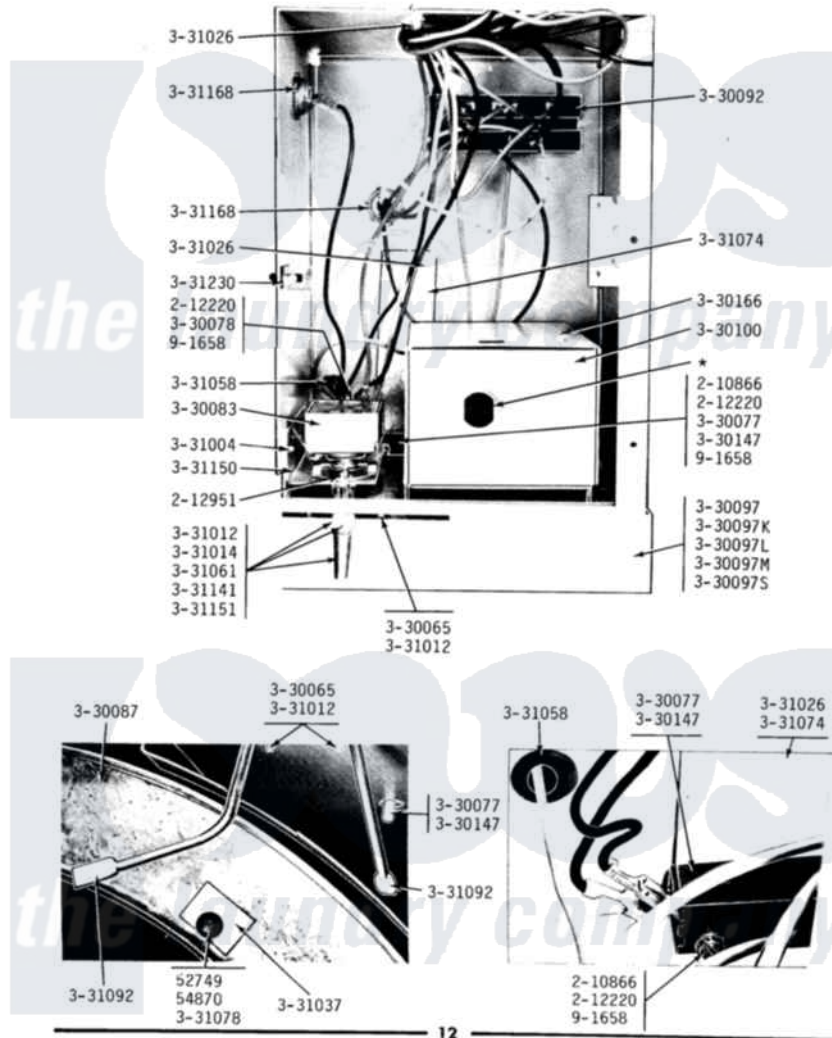

Maytag GDG31CM 07 - DOOR SWITCH, TEMP CNTRL, TERMINAL BLOCK

MODEL DG31CA-CM-CT

DOOR SWITCH, TEMPERATURE CONTROL & TERMINAL BLOCK

Maytag [Commercial Maytag GDG31CM Dryer Parts](#) Parts Diagram 07 - DOOR SWITCH, TEMP CNTRL, TERMINAL BLOCK

Click on the part number to view part

Item	Original Part Number	Replaced By	Status	Part Description
001	Y052749	62739		Nut, Lock
NI	NLA		Not Available	LOCK WASHER, 3/8 X 1/16
003	210866			Nut, Twin Speed
004	212220	213501		Screw, No.6-20 X 1-1/8 Inch
005	212951			Screw, No.6-32 X 1/4 Inch
NI	NLA		Not Available	CLIP - ACTUATOR TO CABINET
007	Y330077			Door Switch
008	Y330078			Cool-Down Bypass Switch
009	Y330083		Not Available	CONTROL, TEMPERATURE
010	Y330087			Drum Assembly Complete
011	Y330092			Terminal Block
NI	NLA		Not Available	FRONT PANEL-WHITE
"	NLA		Not Available	FRONT PANEL-SHADED AVOCADO
"	NLA		Not Available	FRONT PANEL-ALMOND

015	NLA		Not Available	FRONT PANEL-HARVEST WHEAT
016	NLA		Not Available	FRONT PANEL-SUNSET CORAL
NI	Y330100		Not Available	COIN BOX ASSEMBLY
"	Y330147			Part Not Used
019	NLA		Not Available	VAULT ASSEMBLY
020	NLA		Not Available	SCREW - BRACKET TO VAULT
021	331012	400022-1		Screw
NI	331014	8281196		Screw
023	331026	90767		Screw, 8A X 3/8 HeX Washer Head Tapping
024	NLA		Not Available	SQUARE WASHER FOR DRUM ROD
NI	331058			Grommet-Temp. Control Tubin
"	331061			Knob For Temperature Contro
"	NLA		Not Available	MOUNTING PLATE-DOOR SWITCH
"	NLA		Not Available	DRUM ROD
"	NLA		Not Available	ACTUATOR FOR DOOR SWITCH
030	NLA		Not Available	SCREW-TEMP CONTROL LEVER
NI	NLA		Not Available	BRACKET-TEMPERATURE CONTROL
032	331151			Lever-Temperature Control
NI	NLA		Not Available	NUT FOR CONDUIT
"	331230			Clip
"	NLA		Not Available	TWIN FASTENER WITH SCREWS