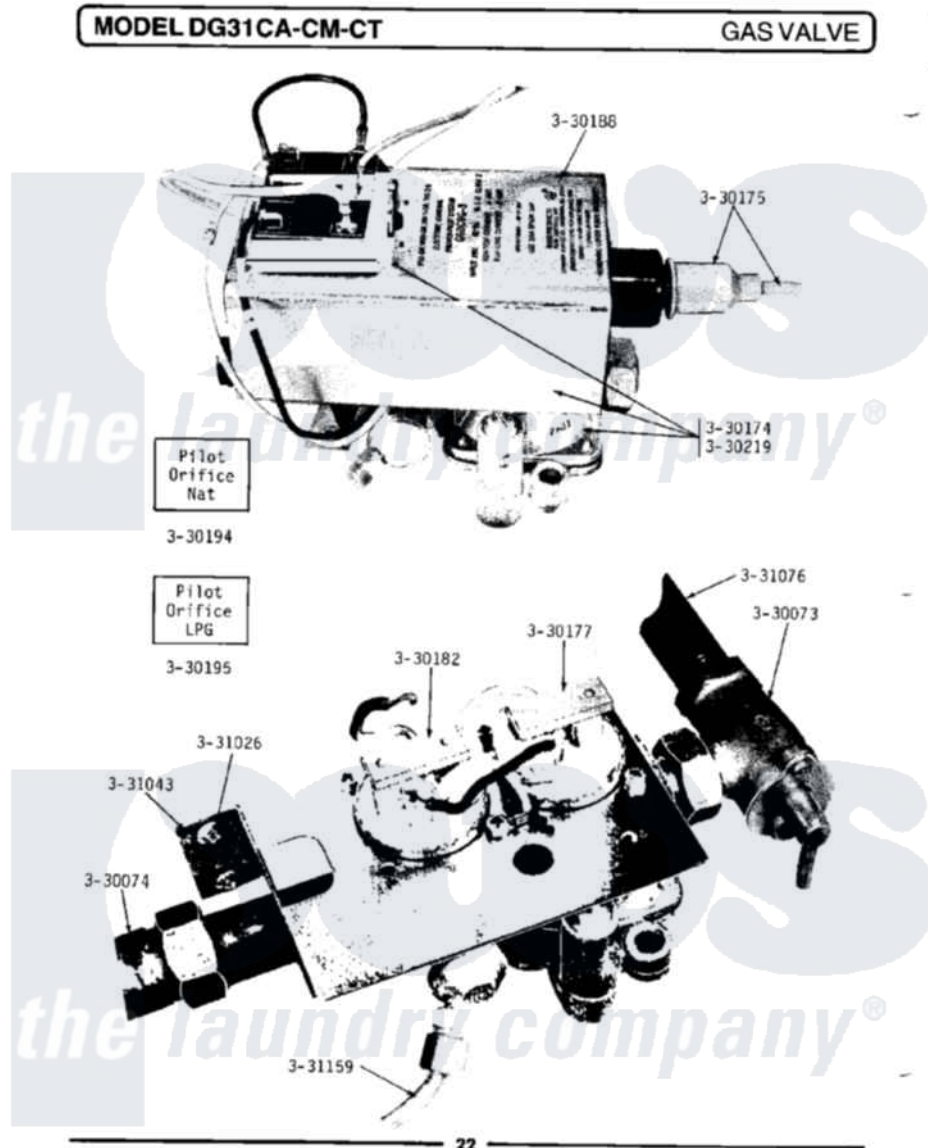

# Maytag GDG31CM 08 - GAS VALVE

Maytag [Commercial Maytag GDG31CM Dryer Parts](#) Parts Diagram 08 - GAS VALVE  
 Click on the part number to view part

Item	Original Part Number	Replaced By	Status	Part Description
001	<a href="#">Y330073</a>			Valve, Shut-Off
NI	NLA		Not Available	MANIFOLD FOR MAIN BURNER
003	<a href="#">Y330174</a>			Electronic Ignition Control
004	<a href="#">Y330175</a>			Pilot Burner
005	<a href="#">Y330177</a>			Burner Solenoid-Main
006	<a href="#">Y330182</a>			Burner Solenoid-Pilot
NI	NLA		Not Available	LOCKOUT MODULE
"	NLA		Not Available	PILOT ORIFICE - NAT
009	<a href="#">Y330195</a>			Pilot Orifice - LPG
010	<a href="#">Y330219</a>			Electronic Control Assembly
011	331026	<a href="#">90767</a>		Screw, 8A X 3/8 HeX Washer Head Tapping
NI	NLA		Not Available	BRACKET FOR GAS CONTROL
"	NLA		Not Available	GAS SUPPLY LINE-28 1/2 INCH
"	NLA		Not Available	PILOT LINE