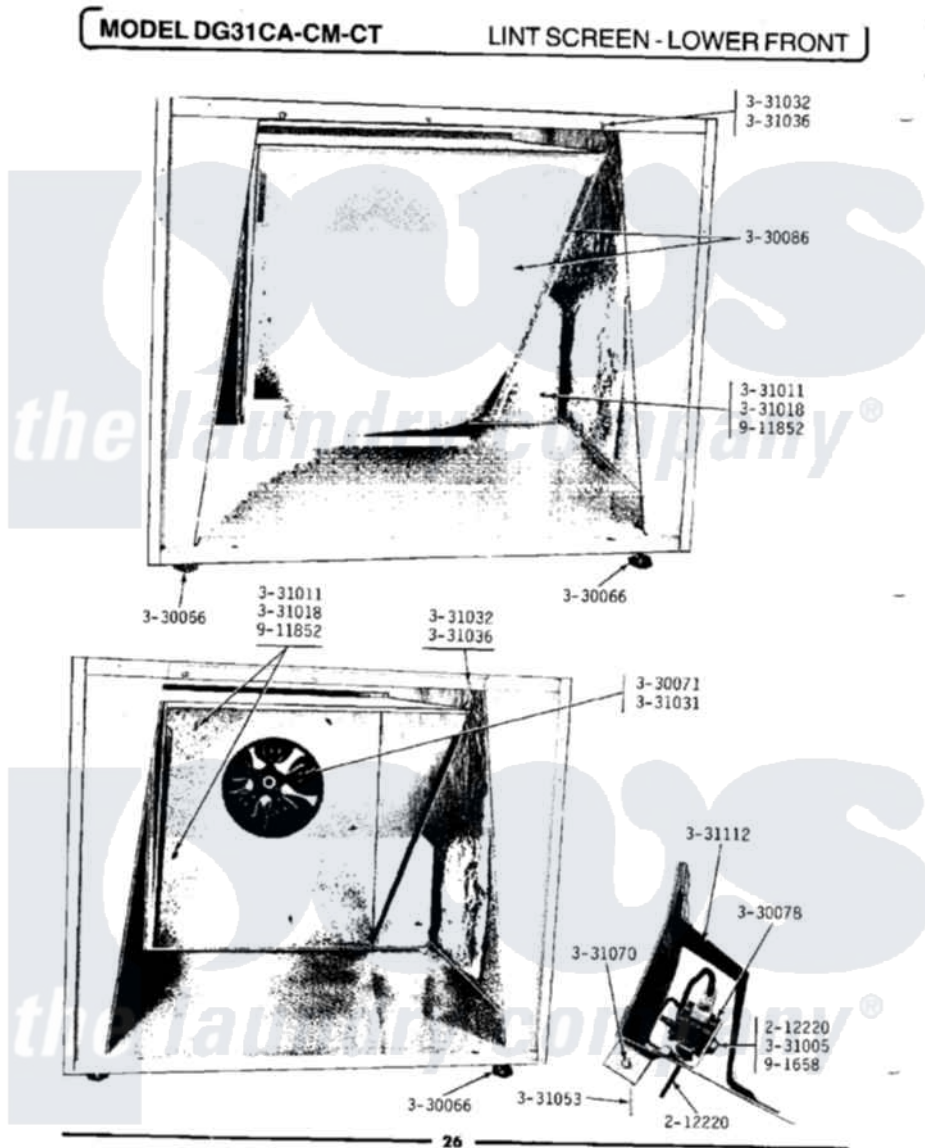

Maytag GDG31CM 10 - LINT SCREEN-LOWER FRONT

Maytag Commercial Maytag GDG31CM Dryer Parts Parts Diagram 10 - LINT SCREEN-LOWER FRONT
 Click on the part number to view part

Item	Original Part Number	Replaced By	Status	Part Description
NI	Y055980			Hi-Temp Adhesive, 2 Oz Tube
002	212220	213501		Screw, No.6-20 X 1-1/8 Inch
NI	NLA		Not Available	LEVELING LEG
004	Y330071		Not Available	IMPELLER FOR BLOWER
005	Y330078			Cool-Down Bypass Switch
006	Y330086			Lint Screen With Frame
007	331005	701719		Nut, Hex
NI	NLA		Not Available	WING NUT - LINT HOOD TO CAB
"	NLA		Not Available	WASHER-LINT HOOD TO CABINET
010	331031		Not Available	SET SCREW FOR IMPELLER
011	331032	61002031		Screw, Handle
012	331036			Washer-Front Panel Screws
013	331053			Damper
NI	NLA		Not Available	HINGE PIN FOR DAMPER
"	NLA		Not Available	SHIELD FOR DAMPER

NLA

Not Available

SWITCH

"

NLA

Not Available

TWIN FASTENER WITH
SCREWS

017