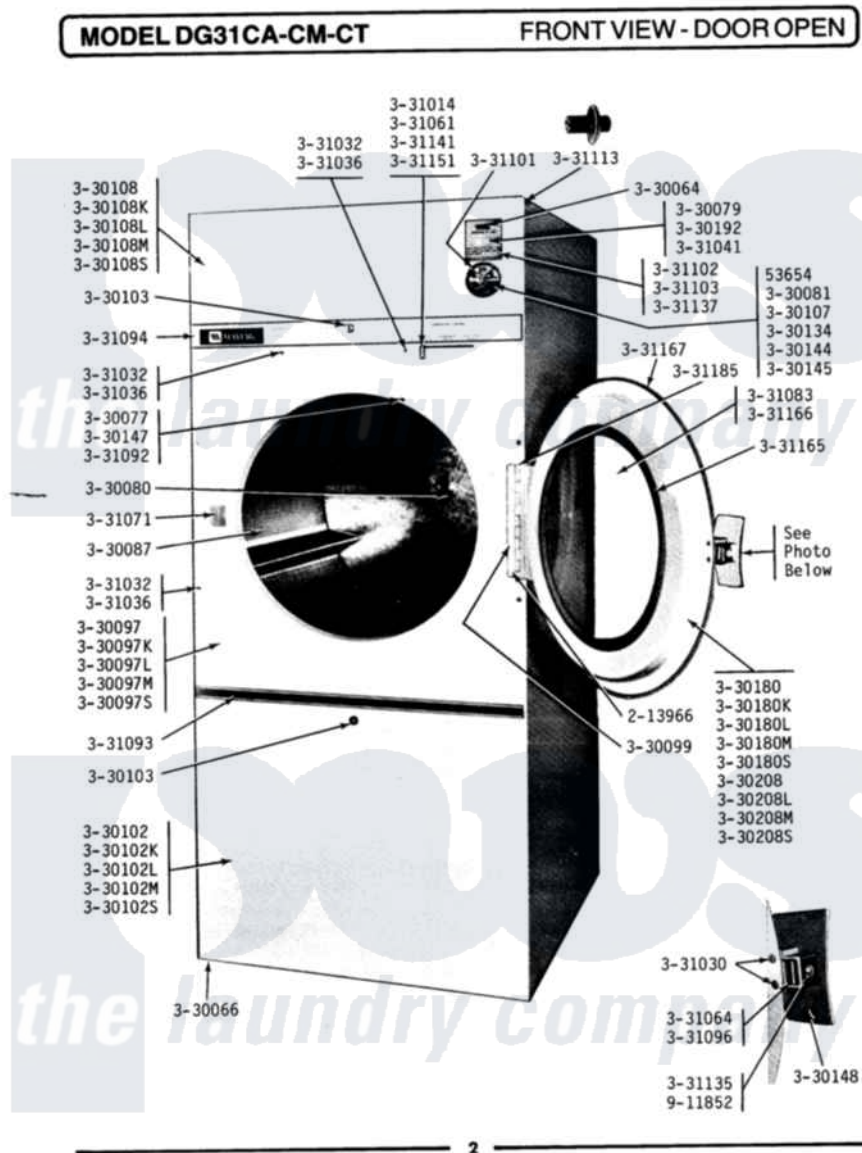

# Maytag GDG31CT 01 - FRONT VIEW-DOOR OPEN

Maytag Commercial Maytag GDG31CT Dryer Parts Parts Diagram 01 - FRONT VIEW-DOOR OPEN  
 Click on the part number to view part

Item	Original Part Number	Replaced By	Status	Part Description
NI	NLA		Not Available	GULMITE WRENCH No.8
"	NLA		Not Available	SCREW, No.5-40 X 3/8
003	213966	<a href="#">3400014</a>		Screw
004	<a href="#">Y330064</a>			Pilot Light
NI	NLA		Not Available	LEVELING LEG
006	<a href="#">Y330077</a>			Door Switch
007	Y330079		Not Available	SWITCH, PUSH-TO-START
008	Y330080		Not Available	SPIDER & SHAFT ASSEMBLY
009	<a href="#">330081</a>			Timer - CA 60 Minutes
010	<a href="#">Y330087</a>			Drum Assembly Complete
NI	NLA		Not Available	FRONT PANEL-WHITE
"	NLA		Not Available	FRONT PANEL-ALMOND
"	NLA		Not Available	FRONT PANEL-HARVEST WHEAT
"	NLA		Not Available	HINGE FOR DOOR
"	<a href="#">Y330102</a>			FRONT PANEL-WHITE